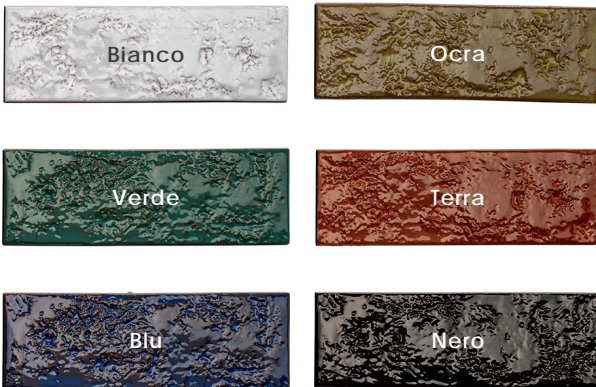

Description

“Chamotte collection comes about from the desire to design an element with great tactile consistency, that highlights the brutal and natural beauty of ceramics. We have worked on volumes, creating a surface full of layers and contrasts, both to the eye and to the touch.” ~Patricia Urquiola

Mono Colors

Linea Colors

Sizes

3"x9"

Finish & Thickness

Glossy | 9.7mm, 10mm, 10.7mm
Finish varies per size and color –
Refer to Color•Size•Finish Matrix

Technical Data

Specification Reference	Test Method	Test Result
DCOF	ANSI A326.3	Not Applicable - Wall Use Only
Water Absorption	ISO 10545-3	4.6%

Body Type	Shade Variation
Ceramic	V3

Lead Time

8-10 Weeks

Location

Italy

Quadra Colors

Color•Size•Finish Matrix

Color — Size & Thickness						
Mono	Bianco	Ocra	Verde	Terra	Blu	Nero
3" x9" x9.7mm	Glossy	Glossy	Glossy	Glossy	Glossy	Glossy
Color — Size & Thickness						
Linea	Bianco	Ocra	Verde	Terra	Blu	Nero
3" x9" x10mm	Glossy	Glossy	Glossy	Glossy	Glossy	Glossy
Color — Size & Thickness						
Quadra	Bianco	Ocra	Verde	Terra	Blu	Nero
3" x9" x10.7mm	Glossy	Glossy	Glossy	Glossy	Glossy	Glossy

Chart indicates available size, color, finish and thickness options. Shaded block indicates not available. Sizing is nominal for field tile, trims, and decors.