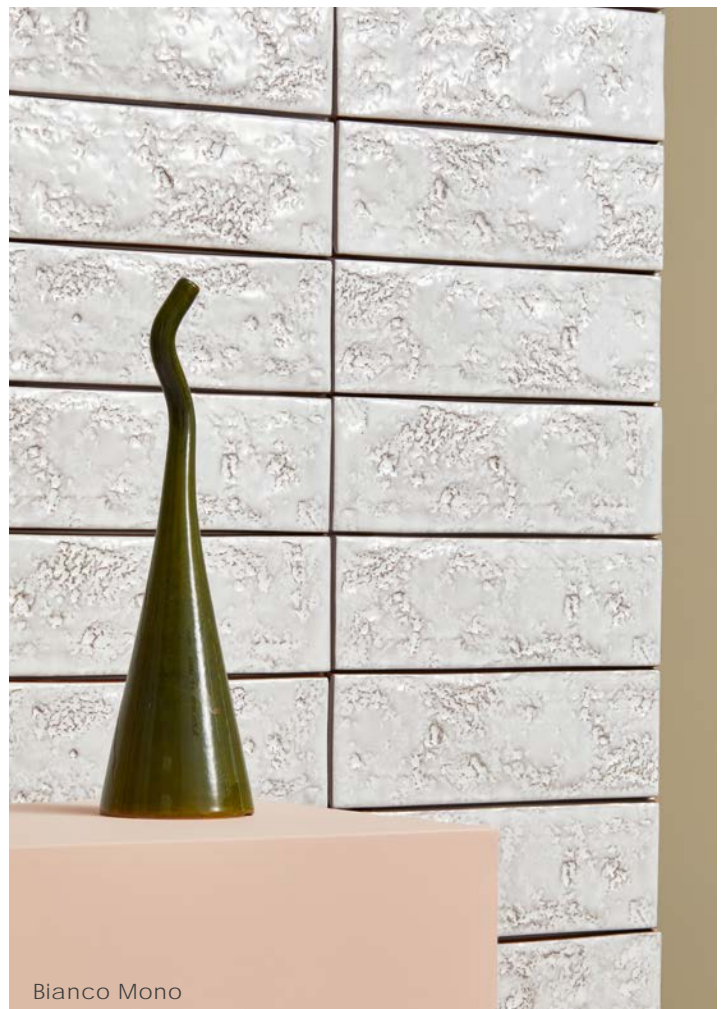

Description

“Chamotte collection comes about from the desire to design an element with great tactile consistency, that highlights the brutal and natural beauty of ceramics. We have worked on volumes, creating a surface full of layers and contrasts, both to the eye and to the touch.” ~Patricia Urquiola

Body Type	Shade Variation
Ceramic	V3

Lead Time

8-10 Weeks

Location

Italy

Quadra Colors

Color•Size•Finish Matrix

Color — Size & Thickness						
Mono	Bianco	Ocra	Verde	Terra	Blu	Nero
3" x9" x9.7mm	Glossy	Glossy	Glossy	Glossy	Glossy	Glossy
Color — Size & Thickness						
Linea	Bianco	Ocra	Verde	Terra	Blu	Nero
3" x9" x10mm	Glossy	Glossy	Glossy	Glossy	Glossy	Glossy
Color — Size & Thickness						
Quadra	Bianco	Ocra	Verde	Terra	Blu	Nero
3" x9" x10.7mm	Glossy	Glossy	Glossy	Glossy	Glossy	Glossy

Chart indicates available size, color, finish and thickness options. Shaded block indicates not available. Sizing is nominal for field tile, trims, and decors.