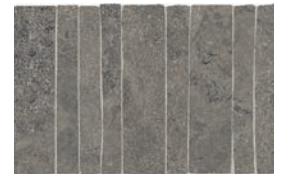

White Vein Cut

Beige Vein Cut

Light Grey Vein Cut

Dark Grey Vein Cut

Charcoal Vein Cut

Wallcut Mosaic on 8"x12"x9mm Sheet Matte

White Cross Cut

Beige Cross Cut

Light Grey Cross Cut

Dark Grey Cross Cut

Charcoal Cross Cut

Color•Size•Finish Matrix

Color — Size & Thickness															
	White Cross Cut	White Vein Cut	White Linear	Beige Cross Cut	Beige Vein Cut	Beige Linear	Light Grey Cross Cut	Light Grey Vein Cut	Light Grey Linear	Dark Grey Cross Cut	Dark Grey Vein Cut	Dark Grey Linear	Charcoal Cross Cut	Charcoal Vein Cut	Charcoal Linear
12"x24"x9mm	Matte	Matte	Matte	Matte	Matte	Matte	Matte	Matte	Matte	Matte	Matte	Matte	Matte	Matte	Matte
24"x24"x9mm	Matte			Matte			Matte			Matte			Matte		
24"x48"x9mm	Bush-Hammered Matte	Bush-Hammered Matte	Matte	Bush-Hammered Matte	Bush-Hammered Matte	Matte	Bush-Hammered Matte	Bush-Hammered Matte	Matte	Matte	Matte	Matte	Matte	Matte	Matte
32"x32"x9mm	Matte			Matte			Matte								
48"x48"x9mm	Bush-Hammered Matte			Bush-Hammered Matte			Bush-Hammered Matte			Matte			Matte		
36"x72"x9mm		Matte			Matte			Matte							