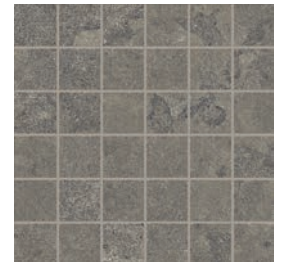

Body Type	Shade Variation
Unglazed Porcelain	V3

Mosaics

2"x2" Mosaic on 12"x12"x9mm Sheet Matte

White Cross Cut

Beige Cross Cut

Light Grey Cross Cut

Dark Grey Cross Cut

Charcoal Cross Cut

White Vein Cut

Beige Vein Cut

Light Grey Vein Cut

Dark Grey Vein Cut

Charcoal Vein Cut

Wallcut Mosaic on 8"x12"x9mm Sheet Matte

White Cross Cut

Beige Cross Cut

Light Grey Cross Cut

Dark Grey Cross Cut

Charcoal Cross Cut

Color•Size•Finish Matrix

Color — Size & Thickness															
	White Cross Cut	White Vein Cut	White Linear	Beige Cross Cut	Beige Vein Cut	Beige Linear	Light Grey Cross Cut	Light Grey Vein Cut	Light Grey Linear	Dark Grey Cross Cut	Dark Grey Vein Cut	Dark Grey Linear	Charcoal Cross Cut	Charcoal Vein Cut	Charcoal Linear
12"x24"x9mm	Matte	Matte	Matte	Matte	Matte	Matte	Matte	Matte	Matte	Matte	Matte	Matte	Matte	Matte	Matte
24"x24"x9mm	Matte			Matte			Matte			Matte			Matte		
24"x48"x9mm	Bush-Hammered Matte	Bush-Hammered Matte	Matte	Bush-Hammered Matte	Bush-Hammered Matte	Matte	Bush-Hammered Matte	Bush-Hammered Matte	Matte	Matte	Matte	Matte	Matte	Matte	Matte
32"x32"x9mm	Matte			Matte			Matte								
48"x48"x9mm	Bush-Hammered Matte			Bush-Hammered Matte			Bush-Hammered Matte			Matte			Matte		
36"x72"x9mm		Matte			Matte			Matte							