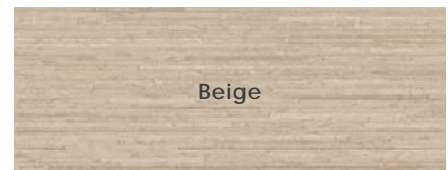

Cross Cut Colors

White

Beige

Light Grey

Dark Grey

Charcoal

Vein Cut Colors

White

Beige

Light Grey

Dark Grey

Charcoal

Linear Colors

White

Beige

Light Grey