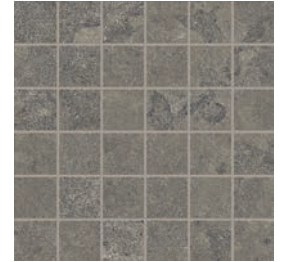

Body Type	Shade Variation
Unglazed Porcelain	V3

Mosaics

2"x2" Mosaic on 12"x12"x9mm Sheet Matte

White Cross Cut

Beige Cross Cut

Light Grey Cross Cut

Dark Grey Cross Cut

Charcoal Cross Cut

White Vein Cut

Beige Vein Cut

Light Grey Vein Cut

Dark Grey Vein Cut

Charcoal Vein Cut

Wallcut Mosaic on 8"x12"x9mm Sheet Matte

White Cross Cut

Beige Cross Cut