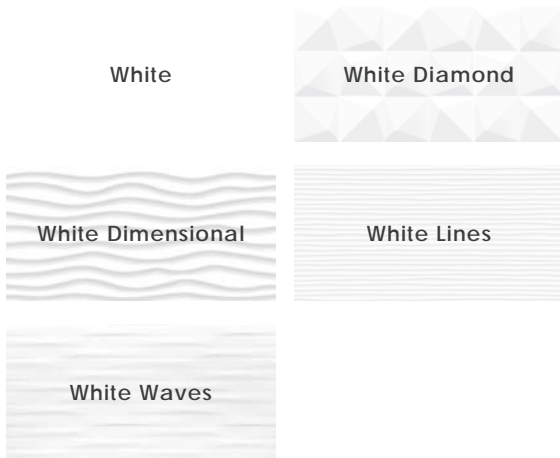

Description

Aura ceramic wall tile evokes rhythmic geometries in crisp white for modern simplicity. The monochromatic aesthetic celebrates a sleek approach. For a bit of pop, try a bold grout.

Colors

Sizes

Technical Data

Specification Reference	Test Method	Test Result
DCOF	ANSI A326.3	Not Applicable
Water Absorption	ASTM C373	> 10%

Body Type	Shade Variation
Ceramic	V1

Finish & Thickness

Glossy, Matte | 9mm, 10mm
Finish varies per size and color –
Refer to Color•Size•Finish Matrix

Lead Time

2-3 Weeks
Domestic Inventory

Location

Turkey