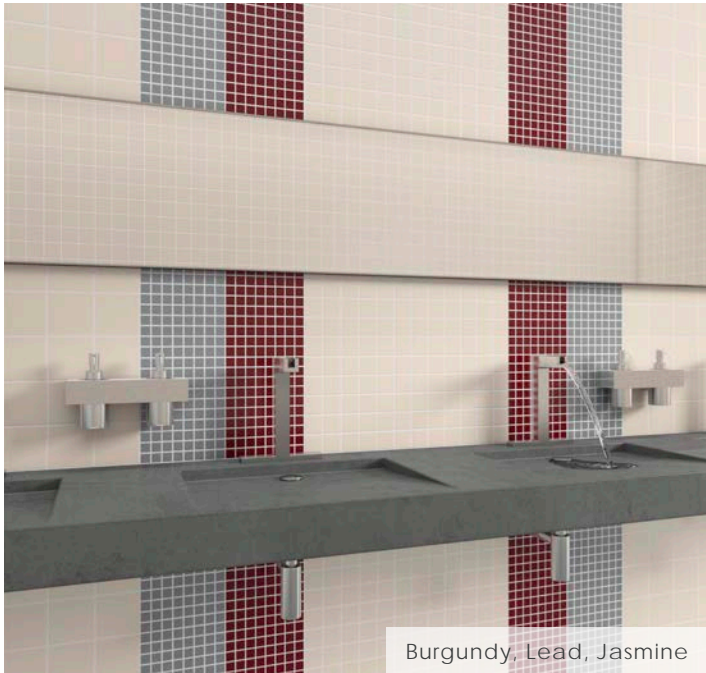

Burgundy, Lead, Jasmine