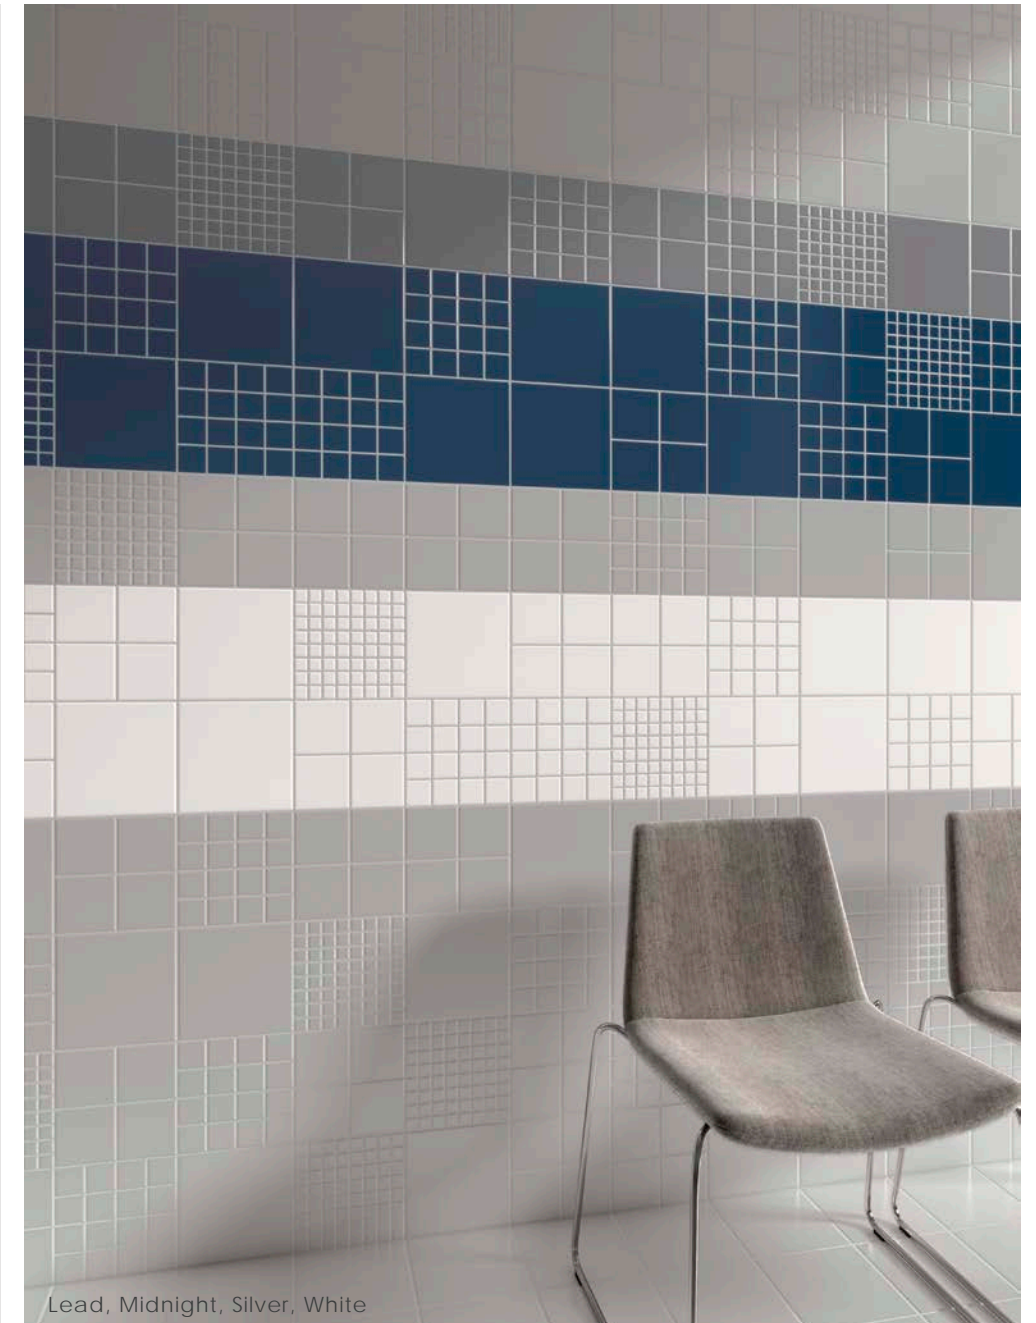

Color•Size•Finish Matrix

Color — Size & Thickness							
	Silver	Steel	Lead	Savannah Grey	Dark Grey	Anthracite	Black
6" x 6" x 5.8mm	Glossy Matte	Glossy Matte	Glossy Matte	Glossy Matte	Glossy Matte	Glossy Matte	Glossy Matte
4" x 12" x 7.5mm	Glossy Matte	Glossy Matte	Glossy Matte	Glossy Matte	Glossy Matte	Glossy Matte	Glossy Matte
8" x 8" x 7.5mm	Glossy Matte	Glossy Matte	Glossy Matte	Glossy Matte	Glossy Matte	Glossy Matte	Glossy Matte
8" x 16" x 7.5mm	Glossy Matte	Glossy Matte	Glossy Matte	Glossy Matte	Glossy Matte	Glossy Matte	Glossy Matte
Liner 1" x 6" x 5.8mm or 1" x 8" x 7.5mm							
Inside Corner 6" x 1.4" x 5.8mm or 8" x 1.4" x 7.5mm							
Outside Corner 6" x 1.4" x 5.8mm or 8" x 1.4" x 7.5mm							

Lead, Midnight, Silver, White

Minimum order of 250 pieces and an extended lead-time for custom production of liners and coordinating corners for any other color. Inside and outside corner caps also available. Chart indicates available size, color, finish and thickness options. Shaded block indicates not available. Sizing is nominal for field tile, trims, and decors.