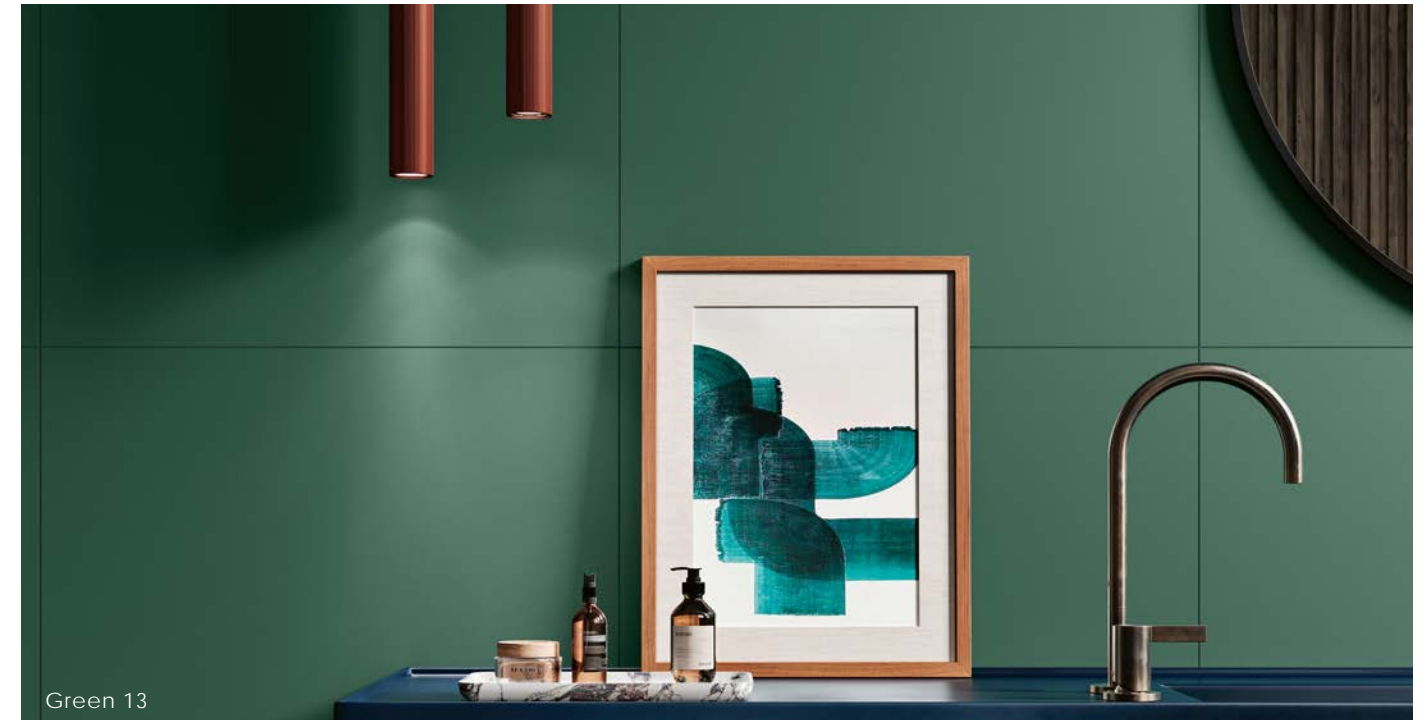

Color•Size•Finish Matrix

Color — Size & Thickness	Cool Grey 11	Grey 12	Grey 13	Grey 14	Black 11	Black 12
Bullnose 3.8"x12" 	Honed - 8.5mm Natural - 8.5mm Polished - 8mm	Honed - 8.5mm Natural - 8.5mm Polished - 8mm	Honed - 8.5mm Natural - 8.5mm Polished - 8mm	Honed - 8.5mm Polished - 8mm	Honed - 8.5mm Natural - 7.7mm Polished - 8mm	Honed - 8.5mm Polished - 8mm
Bullnose 3"x24" 	Honed - 8.5mm Natural - 8.5mm Polished - 8mm	Natural - 8.5mm Polished - 8mm	Honed - 8.5mm Natural - 8.5mm Polished - 8mm	Honed - 8.5mm Polished - 8mm	Honed - 8.5mm Polished - 8mm	Honed - 8.5mm Polished - 8mm
Bullnose 3"x36" 						Honed - 10.5mm Polished - 9.8mm
Bullnose 3"x48" 					Honed - 9.8mm Polished - 9.3mm	
Grooved Stairtread With Bullnose Edge 12"x12" 	Natural - 8.5mm Polished - 8mm		Natural - 8.5mm Polished - 8mm	Honed - 8.5mm Polished - 8mm	Honed - 8.5mm Natural - 7.7mm Polished - 8mm	Honed - 8.5mm Polished - 8mm
Grooved Stairtread With Bullnose Edge 12"x24" 	Natural - 8.5mm Polished - 8mm	Natural - 8.5mm	Honed - 8.5mm Natural - 8.5mm Polished - 8mm	Honed - 8.5mm Polished - 8mm	Honed - 8.5mm Polished - 8mm	Honed - 8.5mm
Grooved Stairtread With Bullnose Edge 24"x24" 			Natural - 8.5mm			Honed - 8.5mm Polished - 8mm
Grooved Stairtread With Bullnose Edge 18"x36" 						
Grooved Stairtread With Bullnose Edge 12"x48" 					Honed - 9.8mm Polished - 9.3mm	
					Also available in 24"x48"	