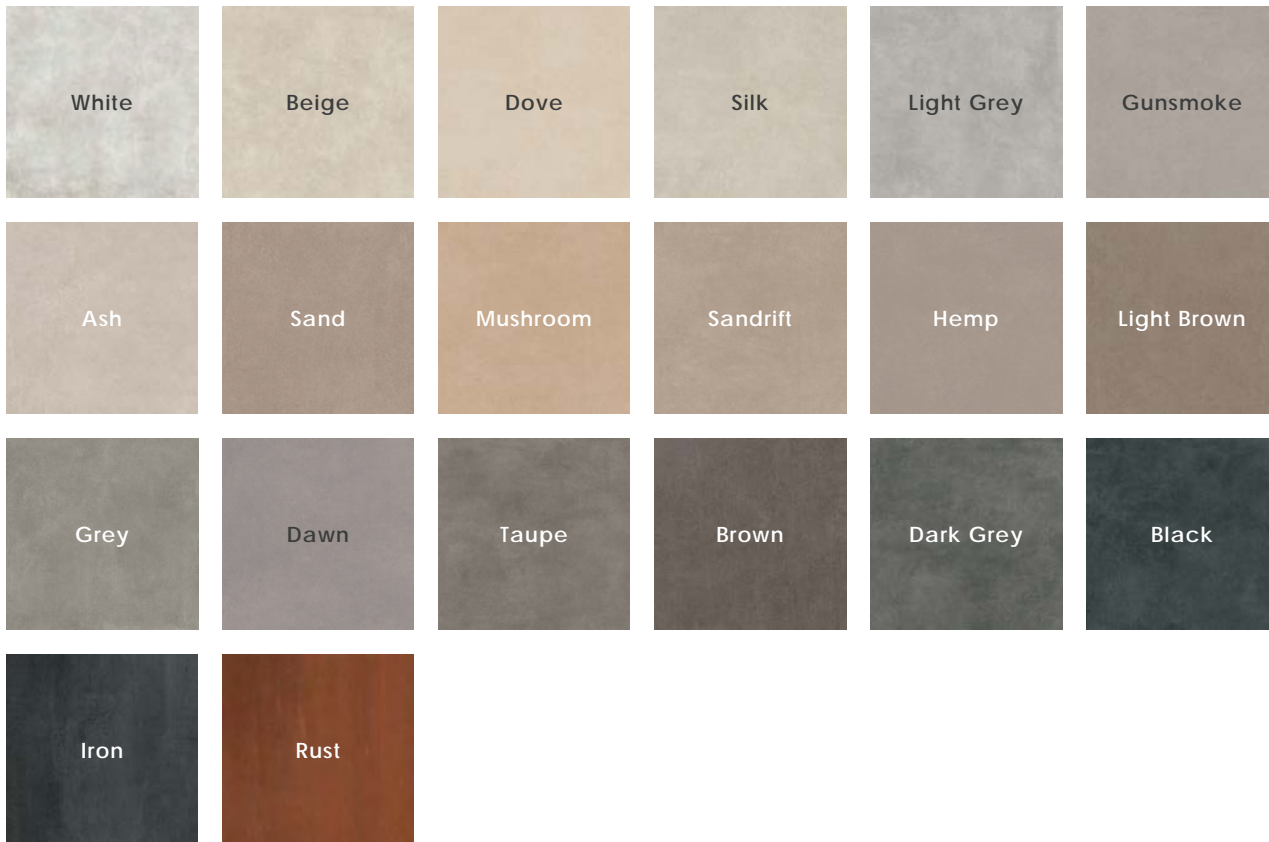

## Colors

2024v1

White - Light Grey - Grey Sand - Light Brown - Brown