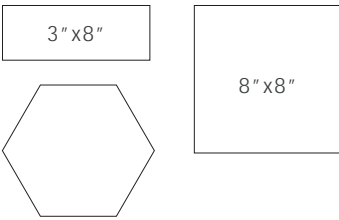

Ivory Hexagon + Terracotta Hexagon

Sizes

Hexagon
8.25" x 7.125"

Technical Data

Specification Reference	Test Method	Test Result
DCOF	ANSI A326.3	Matte > 0.50 Wet
		Glossy • Not Applicable
Water Absorption	ISO 10545-3	< 0.5%
Breaking Strength	ISO 10545-4	R>35 N/mm ² , S>1300 N
Deep Abrasion Resistance	ISO 10545-6	< 175mm ³

Chart indicates available size, color, finish and thickness options. Shaded block indicates not available. Sizing is nominal for field tile, trims, and decors.