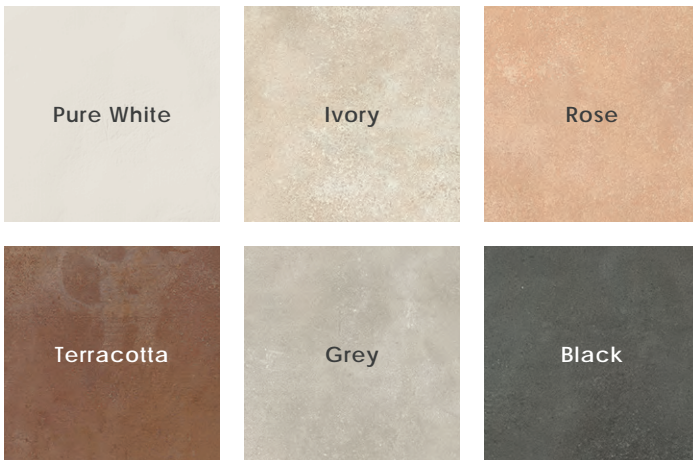

Ochre Brick, Rose, Teal Brick, White

Description

Exhibit porcelain tile harmoniously blends earth's raw beauty with enduring elegance. This melding manifests in a spectrum of shapes and nuanced hues, each designed to infuse spaces with warmth and vibrancy. Dedicated to expressing terracotta through the perfection of imperfection.

Colors

Brick Colors

Finish & Thickness

Glossy, Matte | 9mm, 9.5mm
Finish varies per size and color –
Refer to Color•Size•Finish Matrix

Lead Time

8-10 Weeks

Location
Italy

2025v1

Body Type	Shade Variation
Glazed Color-Body Porcelain	V1 • Pure White Brick
	V4 • All Other Colors

Mosaic

2"x2" Mosaic on 12"x12"x9mm Sheet Matte | Non-Rectified

Pure White

Ivory

Rose

Terracotta

Grey

Chart indicates available size, color, finish and thickness options. Shaded block indicates not available. Sizing is nominal for field tile, trims, and decors.

2025v1

Color•Size•Finish Matrix

Color — Size & Thickness					
	Grey Brick	Black	Black Brick	Teal Brick	Ochre Brick
3" x 8" x 9.5mm Non-Rectified	Matte		Matte	Glossy	Glossy
8" x 8" x 9.5mm Non-Rectified		Matte			
Hexagon 8.25" x 7.125" x 9.5mm Non-Rectified		Matte			
32" x 32" x 9mm Rectified		Matte			
Bullnose 3" x 32" x 9mm Rectified		Matte			
		Matte			