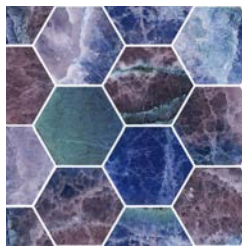

Body Type	Shade Variation
Glazed Non Color-Body Porcelain	V3

Indigo Onyx Hexagon Mosaic

Emerald Marble Basketweave Mosaic

Mosaics

Hexagon Mosaic on 12"x13.5"x9mm Sheet Polished

Emerald Marble

Indigo Marble

Purple Marble

Emerald Marble

Indigo Marble

Emerald Onyx

Indigo Onyx

Purple Onyx

Purple Marble

Color•Size•Finish Matrix

Color — Size & Thickness						
	Emerald Marble	Emerald Onyx	Indigo Marble	Indigo Onyx	Purple Marble	Purple Onyx
12" x 24" x 9mm	Natural Polished	Polished	Natural Polished	Polished	Natural Polished	Polished
24" x 48" x 9mm	Natural Polished	Polished	Natural Polished	Polished	Natural Polished	Polished
36" x 72" x 9mm	Natural Polished	Polished	Natural Polished	Polished	Natural Polished	Polished
Bullnose 3" x 24" x 9mm	Natural Polished	Polished	Natural Polished	Polished	Natural Polished	Polished
						
Stairtread 13" x 48" x 9mm	Natural	Natural	Natural	Natural	Natural	Natural
						
Stairtread Corner Left or Right 13" x 48" x 9mm	Natural	Natural	Natural	Natural	Natural	Natural
						