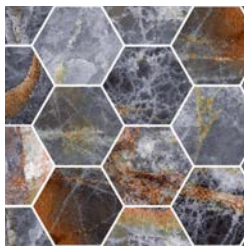

Marble Colors

Emerald

Indigo

Purple

Onyx Colors

Emerald

Indigo

Purple

Body Type	Shade Variation
Glazed Non Color-Body Porcelain	V3

Indigo Onyx Hexagon Mosaic

Emerald Marble Basketweave Mosaic

Mosaics

Hexagon Mosaic on 12"x13.5"x9mm Sheet Polished

Emerald Marble

Indigo Marble

Purple Marble

Emerald Marble

Indigo Marble

Emerald Onyx

Indigo Onyx

Purple Onyx

Purple Marble

Color•Size•Finish Matrix

Color — Size & Thickness						
	Emerald Marble	Emerald Onyx	Indigo Marble	Indigo Onyx	Purple Marble	Purple Onyx
12" x 24" x 9mm	Natural Polished	Polished	Natural Polished	Polished	Natural Polished	Polished
24" x 48" x 9mm	Natural Polished	Polished	Natural Polished	Polished	Natural Polished	Polished
36" x 72" x 9mm	Natural Polished	Polished	Natural Polished	Polished	Natural Polished	Polished
Bullnose 3" x 24" x 9mm	Natural Polished	Polished	Natural Polished	Polished	Natural Polished	Polished
						
Stairtread 13" x 48" x 9mm	Natural	Natural	Natural	Natural	Natural	Natural
						
Stairtread Corner Left or Right 13" x 48" x 9mm	Natural	Natural	Natural	Natural	Natural	Natural
						