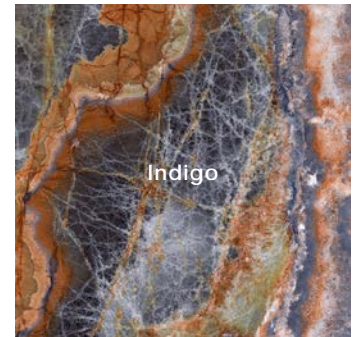

Description

Exotic Stone porcelain tile welcomes a world of luxury and wonder at every turn. A harmonious interplay of contrasting and complementary elements is revealed through exquisite interpretations of onyx and marble. Weaving together a tapestry of vibrant bursts of color with tranquil veins, this collection invites a sense of awe.

Marble Colors

Emerald

Indigo

Purple

Onyx Colors

Emerald

Indigo

Purple

Sizes

Gauged Panel options available. Contact info@creativematerialscorp.com or your consultant for more information.

Finish & Thickness

Natural, Polished | 9mm
Finish varies per size and color –
Refer to Color•Size•Finish Matrix

Lead Time

8-10 Weeks

Location

Italy

Technical Data

Specification Reference	Test Method	Test Result
DCOF	ANSI A326.3	Natural > 0.42 Wet
		Polished > 0.42 Dry
Water Absorption	ISO 10545-3	< 0.5%
Breaking Strength	ISO 10545-4	R>35 N/mm ² , S>1300N
PEI	ISO 10545-7	IV