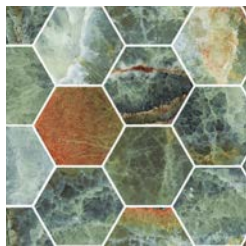

Marble Colors

Emerald

Indigo

Purple

Onyx Colors

Emerald

Indigo

Purple

Body Type	Shade Variation
Glazed Non Color-Body Porcelain	V3

Indigo Onyx Hexagon Mosaic

Emerald Marble Basketweave Mosaic

Mosaics

Hexagon Mosaic on 12"x13.5"x9mm Sheet Polished

Emerald Marble

Indigo Marble

Purple Marble

Emerald Marble

Indigo Marble

Emerald Onyx

Indigo Onyx

Purple Onyx

Purple Marble

Color•Size•Finish Matrix

Color — Size & Thickness						
	Emerald Marble	Emerald Onyx	Indigo Marble	Indigo Onyx	Purple Marble	Purple Onyx
12" x 24" x 9mm	Natural Polished	Polished	Natural Polished	Polished	Natural Polished	Polished
24" x 48" x 9mm	Natural Polished	Polished	Natural Polished	Polished	Natural Polished	Polished
36" x 72" x 9mm	Natural Polished	Polished	Natural Polished	Polished	Natural Polished	Polished
Bullnose 3" x 24" x 9mm	Natural Polished	Polished	Natural Polished	Polished	Natural Polished	Polished
						
Stairtread 13" x 48" x 9mm	Natural	Natural	Natural	Natural	Natural	Natural
						
Stairtread Corner Left or Right 13" x 48" x 9mm	Natural	Natural	Natural	Natural	Natural	Natural
						