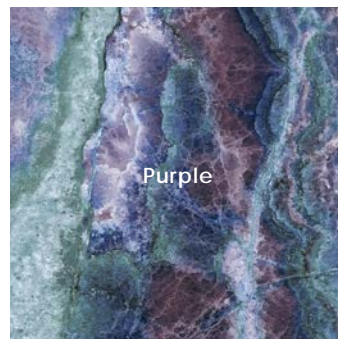

Description

Exotic Stone porcelain tile welcomes a world of luxury and wonder at every turn. A harmonious interplay of contrasting and complementary elements is revealed through exquisite interpretations of onyx and marble. Weaving together a tapestry of vibrant bursts of color with tranquil veins, this collection invites a sense of awe.

Marble Colors

Emerald

Indigo

Purple

Onyx Colors

Emerald

Indigo

Purple