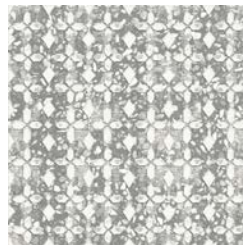

6"x6"

12"x12"

12"x24"

24"x24"

24"x48"

Decor

Deco 12"x12"x9.5mm Matte

Blue Pattern 01

Blue Pattern 02

Blue Pattern 03

Blue Pattern 04

Grey Pattern 01

Grey Pattern 02

Grey Pattern 03

Grey Pattern 04

Mosaics

2"x2" Mosaic on 12"x12"x9.5mm Sheet | Matte or Polished

White Terrazzo

Grey Terrazzo

Black Terrazzo

Grey Marble

Black Marble

Color•Size•Finish Matrix

Color — Size & Thickness					
	White Terrazzo	Grey Terrazzo	Black Terrazzo	Grey Marble	Black Marble
6" x 6" x 9.5mm	Matte	Matte	Matte	Matte	Matte
12" x 12" x 9.5mm	Matte	Matte	Matte	Matte	Matte
12" x 24" x 9.5mm	Matte	Matte	Matte	Matte Polished	Matte Polished
24" x 24" x 9.5mm	Matte	Matte	Matte	Matte Polished	Matte Polished
24" x 48" x 9.5mm	Matte	Matte	Matte	Matte Polished	Matte Polished
Bullnose 3" x 24" x 9.5mm	Matte	Matte	Matte	Matte	Matte
					
Stairtread 13" x 48" x 10mm	Matte	Matte	Matte	Matte	Matte
					

Chart indicates available size, color, finish and thickness options. Shaded block indicates not available. Sizing is nominal for field tile, trims, and decors.