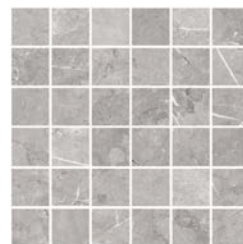

Blue Pattern 02

Blue Pattern 03

Blue Pattern 04

Grey Pattern 01

Grey Pattern 02

Grey Pattern 03

Grey Pattern 04

Mosaics

2"x2" Mosaic on 12"x12"x9.5mm Sheet | Matte or Polished

White Terrazzo

Grey Terrazzo

Black Terrazzo

Grey Marble

Black Marble

Color•Size•Finish Matrix

Color — Size & Thickness					
	White Terrazzo	Grey Terrazzo	Black Terrazzo	Grey Marble	Black Marble
6" x 6" x 9.5mm	Matte	Matte	Matte	Matte	Matte
12" x 12" x 9.5mm	Matte	Matte	Matte	Matte	Matte
12" x 24" x 9.5mm	Matte	Matte	Matte	Matte Polished	Matte Polished
24" x 24" x 9.5mm	Matte	Matte	Matte	Matte Polished	Matte Polished
24" x 48" x 9.5mm	Matte	Matte	Matte	Matte Polished	Matte Polished
Bullnose 3" x 24" x 9.5mm	Matte	Matte	Matte	Matte	Matte
					
Stairtread 13" x 48" x 10mm	Matte	Matte	Matte	Matte	Matte
					

Chart indicates available size, color, finish and thickness options. Shaded block indicates not available. Sizing is nominal for field tile, trims, and decors.