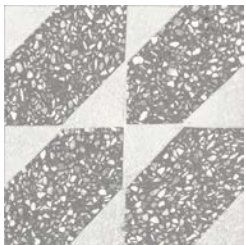

6"x6"

12"x12"

12"x24"

24"x24"

24"x48"

Decor

Deco 12"x12"x9.5mm Matte

Blue Pattern 01

Blue Pattern 02

Blue Pattern 03

Blue Pattern 04

Grey Pattern 01

Grey Pattern 02

Grey Pattern 03

Grey Pattern 04

Mosaics