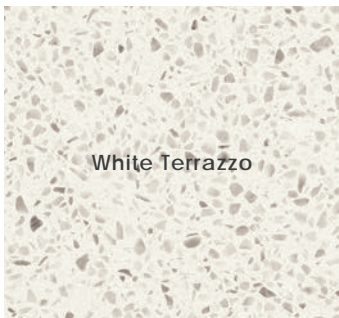

Grey Terrazzo

Description

Homage porcelain tile offers classic authenticity and sophistication coupled with unique decor. Two timeless visuals of marble and terrazzo paired together without flaw.

Colors

White Terrazzo