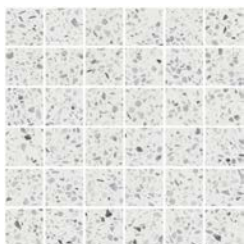

Blue Pattern 02

Blue Pattern 03

Blue Pattern 04

Grey Pattern 01

Grey Pattern 02

Grey Pattern 03

Grey Pattern 04

Mosaics

2"x2" Mosaic on 12"x12"x9.5mm Sheet | Matte or Polished

White Terrazzo

Grey Terrazzo

Black Terrazzo

Grey Marble

Black Marble

Color•Size•Finish Matrix

Color — Size & Thickness					
	White Terrazzo	Grey Terrazzo	Black Terrazzo	Grey Marble	Black Marble
6" x 6" x 9.5mm	Matte	Matte	Matte	Matte	Matte
12" x 12" x 9.5mm	Matte	Matte	Matte	Matte	Matte
12" x 24" x 9.5mm	Matte	Matte	Matte	Matte Polished	Matte Polished
24" x 24" x 9.5mm	Matte	Matte	Matte	Matte Polished	Matte Polished
24" x 48" x 9.5mm	Matte	Matte	Matte	Matte Polished	Matte Polished
Bullnose 3" x 24" x 9.5mm	Matte	Matte	Matte	Matte	Matte
					
Stairtread 13" x 48" x 10mm	Matte	Matte	Matte	Matte	Matte
					

Chart indicates available size, color, finish and thickness options. Shaded block indicates not available. Sizing is nominal for field tile, trims, and decors.