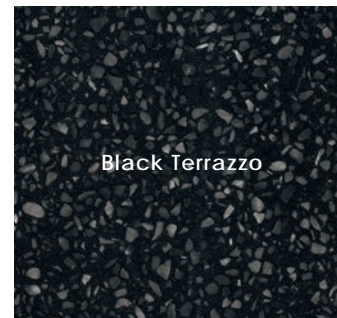

Black Terrazzo