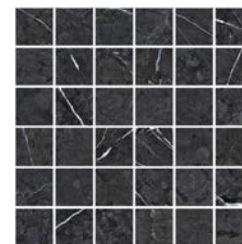

Blue Pattern 02

Blue Pattern 03

Blue Pattern 04

Grey Pattern 01

Grey Pattern 02

Grey Pattern 03

Grey Pattern 04

Mosaics

2"x2" Mosaic on 12"x12"x9.5mm Sheet | Matte or Polished

White Terrazzo

Grey Terrazzo

Black Terrazzo

Grey Marble

Black Marble

Color•Size•Finish Matrix

Color — Size & Thickness					
	White Terrazzo	Grey Terrazzo	Black Terrazzo	Grey Marble	Black Marble
6" x 6" x 9.5mm	Matte	Matte	Matte	Matte	Matte
12" x 12" x 9.5mm	Matte	Matte	Matte	Matte	Matte
12" x 24" x 9.5mm	Matte	Matte	Matte	Matte Polished	Matte Polished
24" x 24" x 9.5mm	Matte	Matte	Matte	Matte Polished	Matte Polished
24" x 48" x 9.5mm	Matte	Matte	Matte	Matte Polished	Matte Polished
Bullnose 3" x 24" x 9.5mm	Matte	Matte	Matte	Matte	Matte
					
Stairtread 13" x 48" x 10mm	Matte	Matte	Matte	Matte	Matte
					

Chart indicates available size, color, finish and thickness options. Shaded block indicates not available. Sizing is nominal for field tile, trims, and decors.