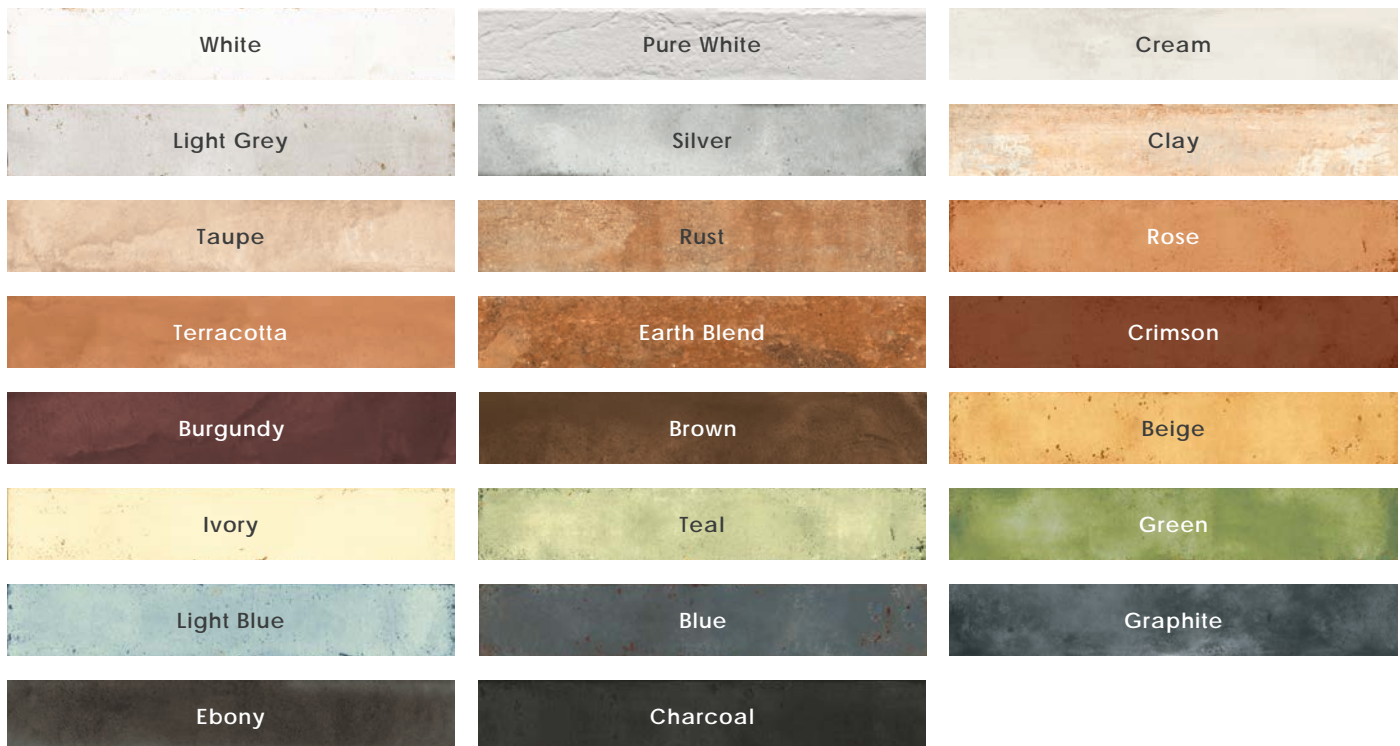

Colors

2024V2

Green

Pure White

Sizes

2" x 18"

Finish & Thickness

Glossy, Matte | 5mm, 9.5mm
Finish varies per size and color –
Refer to Color • Size • Finish Matrix

Body Type	Shade Variation
Glazed Non Color-Body Porcelain	V2

Color•Size•Finish Matrix

Color — Size & Thickness	White	Pure White	Cream	Light Grey	Silver	Clay	Taupe	Rust	Rose	Terracotta	Earth Blend	Crimson
2" x 18" x 9.5mm	Glossy Matte	Matte	Matte	Glossy Matte	Matte	Matte	Matte	Matte	Glossy	Matte	Matte	Glossy Matte
4" Corner 2" x 14" x 9.5mm	Glossy Matte	Matte	Matte	Glossy Matte	Matte	Matte	Matte	Matte	Glossy	Matte	Matte	Glossy Matte
Quarter Round 0.2" x 18" x 5mm	Glossy Matte			Glossy Matte					Glossy			Glossy Matte

Color — Size & Thickness	Burgundy	Brown	Beige	Ivory	Teal	Green	Light Blue	Blue	Graphite	Ebony	Charcoal
2" x 18" x 9.5mm	Matte	Matte	Glossy Matte	Glossy Matte	Glossy Matte	Glossy Matte	Glossy Matte	Glossy Matte	Matte	Matte	Matte
4" Corner 2" x 14" x 9.5mm	Matte	Matte	Glossy Matte	Glossy Matte	Glossy Matte	Glossy Matte	Glossy Matte	Glossy Matte	Matte	Matte	Matte
Quarter Round 0.2" x 18" x 5mm			Glossy Matte	Glossy Matte	Glossy Matte	Glossy Matte	Glossy Matte	Glossy Matte			Matte

Chart indicates available size, color, finish and thickness options. Shaded block indicates not available. Sizing is nominal for field tile, trims, and decors.

2024v2