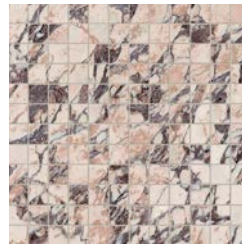

Body Type	Shade Variation
Polished • Glazed Color-Body Porcelain	V3
Matte • Unglazed Porcelain	

Green + Grey

Ivory + Ivory 3" Hexagon Mosaic

Sizes

Mosaics

3"x3" Hexagon Mosaic on 10.25"x11"x9mm Sheet Polished

White

Ivory

Green

Pink

Grey

3/4" x 3/4" Mosaic on 12"x12"x9mm Sheet Polished

White

Ivory

Green

Pink

Grey

2"x2" Mosaic on 12"x12"x9mm Sheet Matte

White

Ivory

Grey

Color•Size•Finish Matrix

Color — Size & Thickness					
	White	Ivory	Green	Pink	Grey
12" x 24" x 9mm	Matte Polished	Matte Polished	Matte Polished		
24" x 24" x 9mm	Matte Polished	Matte Polished	Matte Polished		
24" x 48" x 9.5mm	Matte	Matte	Matte		
24" x 48" x 9mm	Polished	Polished	Polished	Polished	Polished
48" x 48" x 9mm	Matte Polished	Matte Polished	Matte Polished	Polished	Polished
Gauged Panel 48" x 110" x 6mm	Polished	Polished	Polished	Polished	Polished
Bullnose 3" x 24" x 9mm	Matte Polished	Matte Polished	Matte Polished	Polished	Polished
					
Stairtread 13" x 48" x 9.5mm	Matte	Matte	Matte		
					
Stairtread Corner Left or Right 13" x 48" x 9.5mm	Matte	Matte	Matte		
					