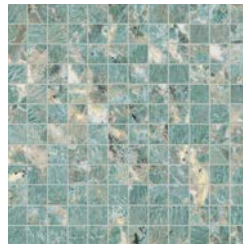

Body Type	Shade Variation
Polished • Glazed Color-Body Porcelain	V3
Matte • Unglazed Porcelain	

Green + Grey

Ivory + Ivory 3" Hexagon Mosaic

Sizes

Mosaics

3"x3" Hexagon Mosaic on 10.25"x11"x9mm Sheet Polished

White

Ivory

Green

Pink

Grey

3/4" x 3/4" Mosaic on 12"x12"x9mm Sheet Polished

White

Ivory

Green

Pink

Grey

2"x2" Mosaic on 12"x12"x9mm Sheet Matte

White

Ivory

Grey

Color•Size•Finish Matrix

Color — Size & Thickness					
	White	Ivory	Green	Pink	Grey
12" x 24" x 9mm	Matte Polished	Matte Polished	Matte Polished		
24" x 24" x 9mm	Matte Polished	Matte Polished	Matte Polished		
24" x 48" x 9.5mm	Matte	Matte	Matte		
24" x 48" x 9mm	Polished	Polished	Polished	Polished	Polished
48" x 48" x 9mm	Matte Polished	Matte Polished	Matte Polished	Polished	Polished
Gauged Panel 48" x 110" x 6mm	Polished	Polished	Polished	Polished	Polished
Bullnose 3" x 24" x 9mm	Matte Polished	Matte Polished	Matte Polished	Polished	Polished
					
Stairtread 13" x 48" x 9.5mm	Matte	Matte	Matte		
					
Stairtread Corner Left or Right 13" x 48" x 9.5mm	Matte	Matte	Matte		
					