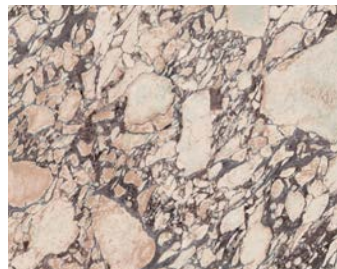

Ivory + Pink

Description

Majesty porcelain tile redefines what timeless elegance looks like with distinctive touches through a reproduction of the finest marbles. Striking and beautiful movement with colors to define cosmopolitan interiors.

Colors

White

Ivory

Green

Pink

Grey

Finish & Thickness

Matte, Polished | 6mm, 9mm, 9.5mm
Finish varies per size and color –
Refer to Color • Size • Finish Matrix

Body Type	Shade Variation
Polished • Glazed Color-Body Porcelain	V3
Matte • Unglazed Porcelain	

Green + Grey

Ivory + Ivory 3" Hexagon Mosaic

Sizes

Mosaics

3"x3" Hexagon Mosaic on 10.25"x11"x9mm Sheet Polished