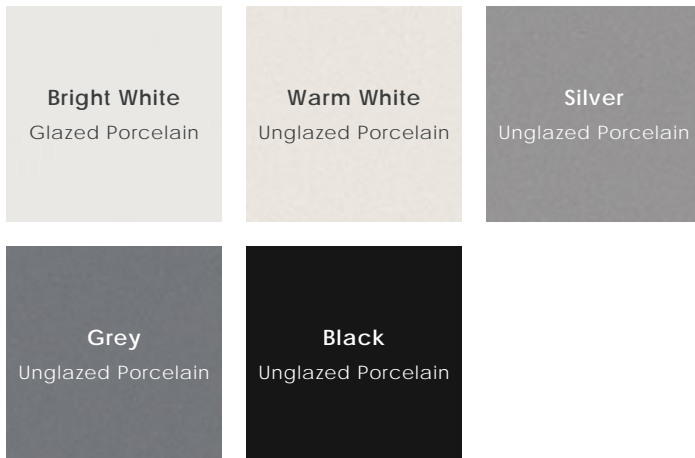

Silver

Description

Starlit porcelain tile showcases monochrome delight with a grayscale surrounded by a solid black and white. A surface of beauty ready to be defined by the design as it is the perfect starting palette. The dramatics are here to stay with elegance, while maintaining a sense of softness.

Colors

Finish & Thickness

Matte, Polished | 8.5mm, 9mm
Finish varies per size and color –
Refer to Color•Size•Finish Matrix

Lead Time

2-3 Weeks
Domestic Inventory

Location

India

Sizes

Body Type	Shade Variation
Unglazed Porcelain • Glazed Color-Body Porcelain	V1

2024v2

Mosaic

2"x2" Mosaic on 12"x12"x9mm Sheet Matte

Bright White

Warm White

Silver

Grey