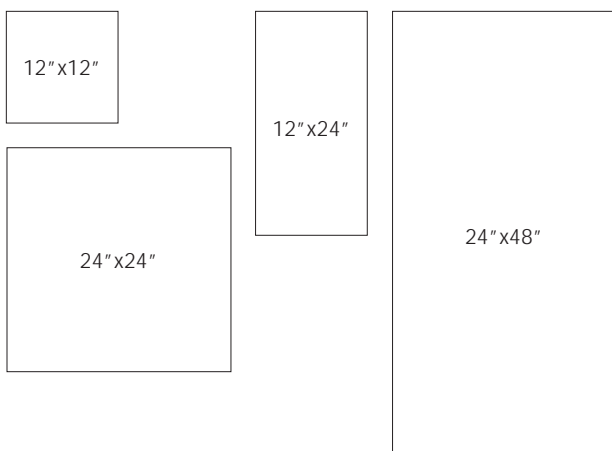

Colors

Finish & Thickness

Matte, Polished | 8.5mm, 9mm
Finish varies per size and color –
Refer to Color•Size•Finish Matrix

Lead Time

2-3 Weeks
Domestic Inventory

Location

India

Sizes

Chart indicates available size, color, finish and thickness options. Shaded block indicates not available. Sizing is nominal for field tile, trims, and decors.

2024v2