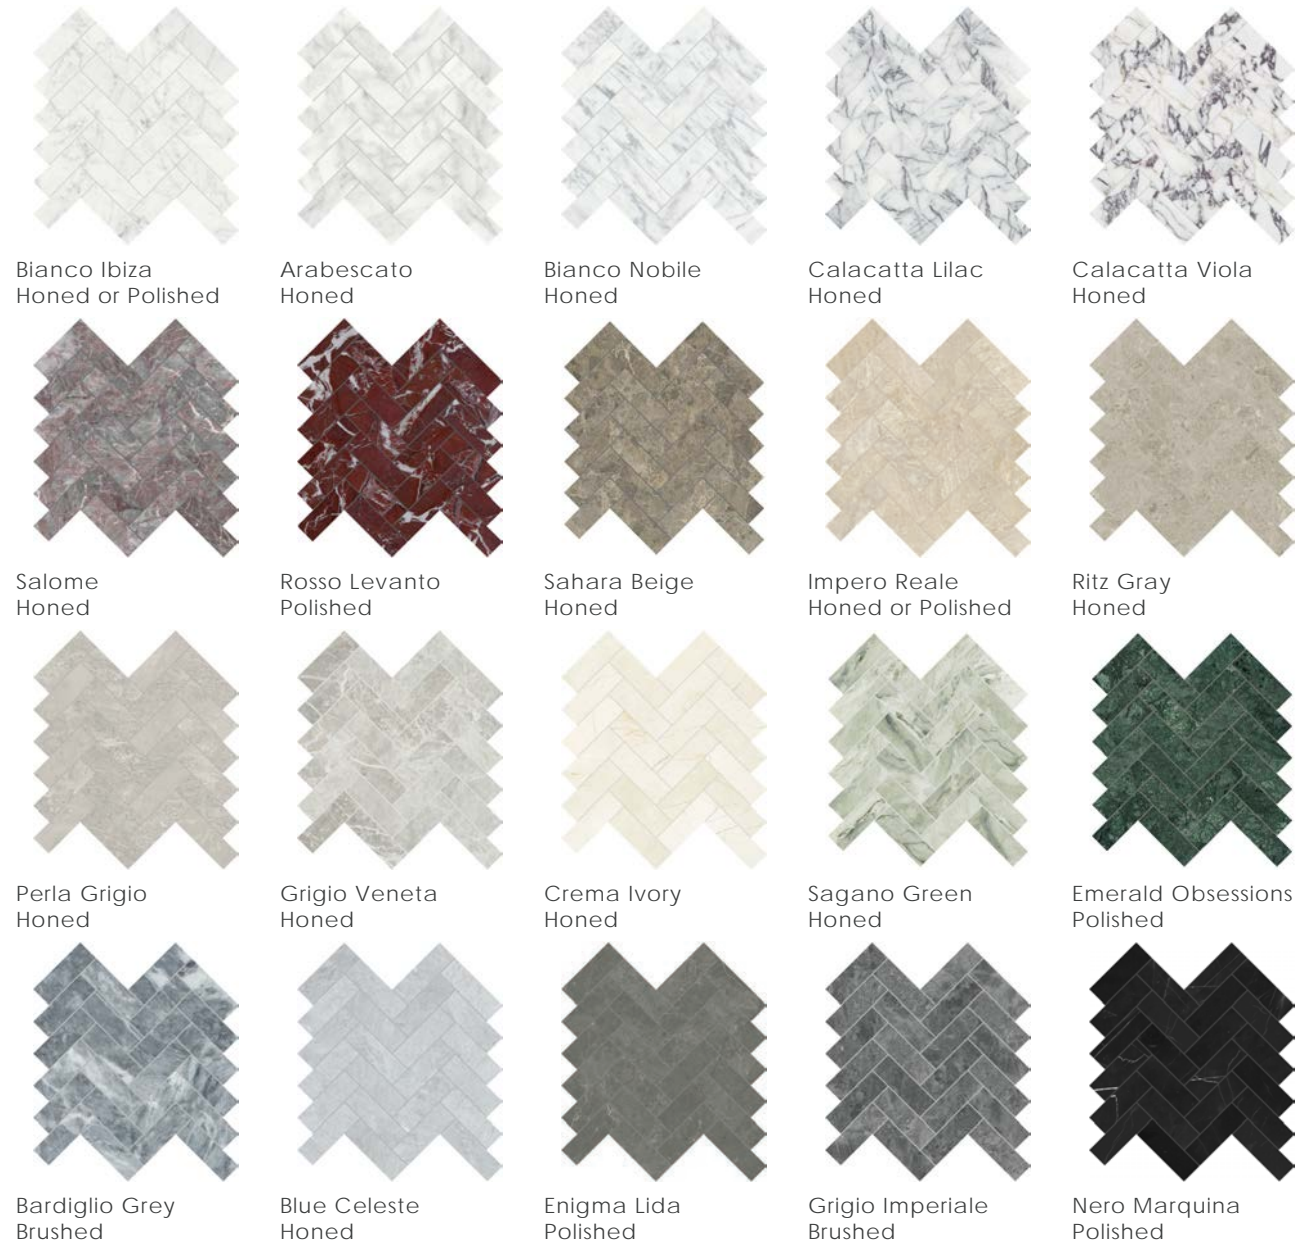

Bianco Ibiza

Calacatta Viola

Salome

Impero Reale

Bardiglio Grey

SYMPHONY OF MARBLES

Mosaics

2" Hexagon Mosaic on 11.89"x12.01"x10mm Sheet

Mosaics

6" Hexagon Mosaic on 10.43"x12.05"x10mm Sheet

1.25" Penny Round Mosaic on 11.1"x12.87"x10mm Sheet

SYMPHONY OF MARBLES

Bianco Ibiza Herringbone Mosaic

Sahara Beige Herringbone Mosaic

Mosaics

1.25"x4" Herringbone Mosaic on 11.26"x11.42"x10mm Sheet

Color — Size & Thickness											
	Perla Grigio	Grigio Veneta	Crema Ivory	Sagano Green	Emerald Obsessions	Bardiglio Grey	Blue Celeste	Midnight Grey	Enigma Lida	Grigio Imperiale	Nero Marquina
3"x6"x12mm											
3"x9"x12mm									Polished		
3"x12"x12mm	Honed	Honed	Honed	Honed	Polished	Brushed	Honed	Honed	Polished	Brushed	Polished
6"x6"x12mm											
6"x18"x12mm											
12"x12"x12mm									Polished		
12"x24"x12mm	Honed	Honed	Honed	Honed	Polished	Brushed	Honed	Honed	Polished	Brushed	Polished
18"x18"x12mm											
18"x36"x12mm	Honed	Honed	Honed			Brushed	Honed	Honed	Polished	Brushed	
Picket 11.81"x19.96"x12mm			Honed			Brushed		Honed			Polished
24"x24"x12mm			Honed						Polished		
Liner 0.5"x12"x16mm 	Honed	Honed	Honed	Honed	Polished	Honed	Honed	Honed	Polished	Honed	Polished
Liner 1.25"x12"x22mm 						Honed					
Pencil 1.25"x12"x19mm 											
Chair Rail 2"x12"x25mm 											