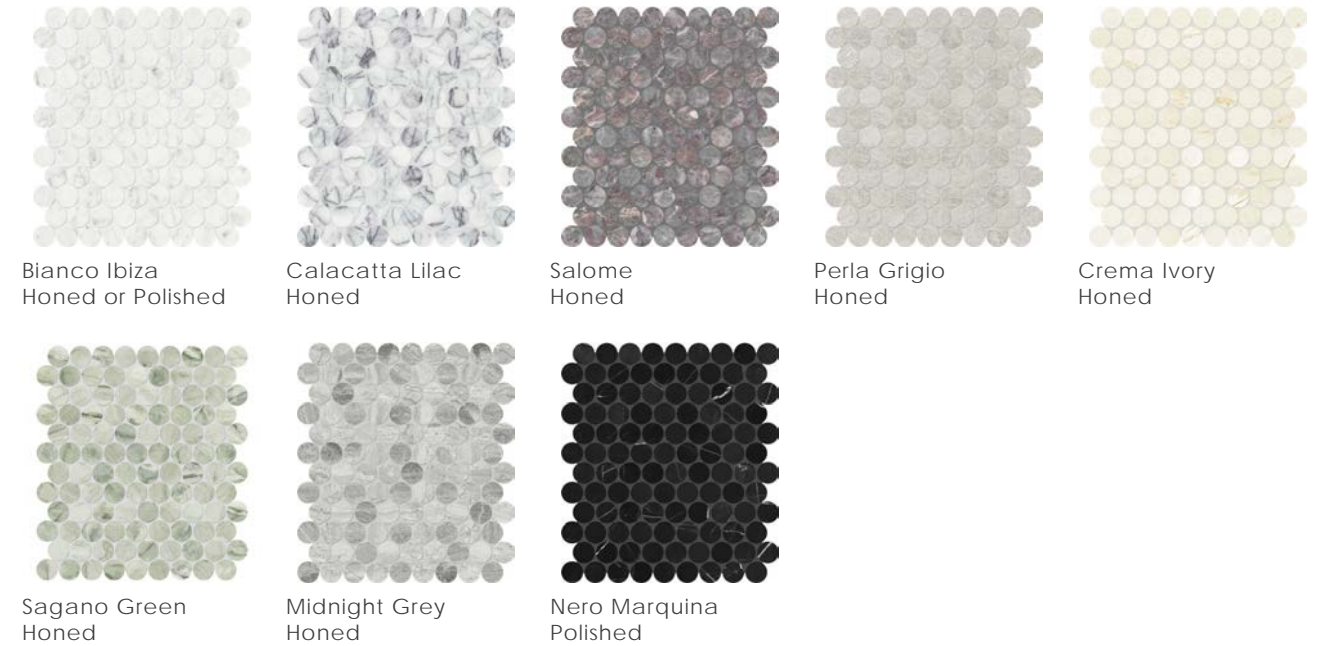

1.25" Penny Round Mosaic on 11.1"x12.87"x10mm Sheet