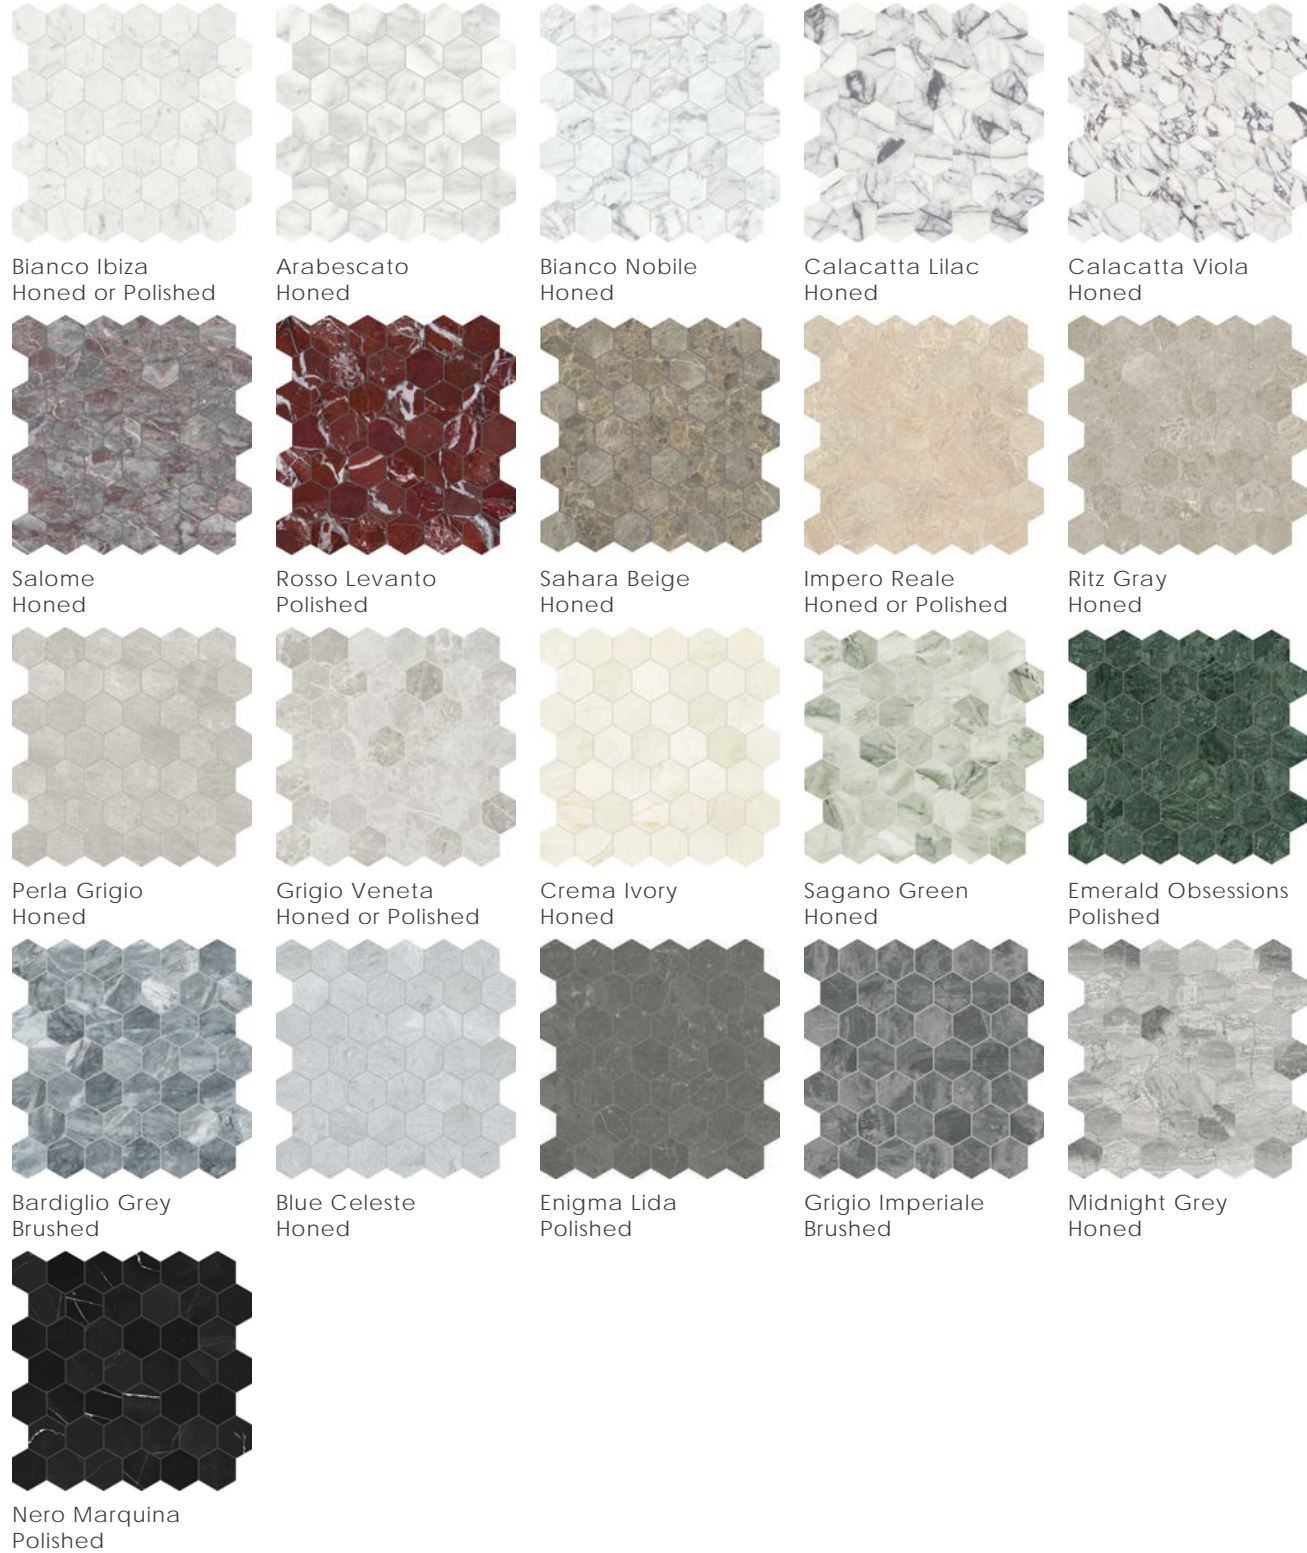

Bardiglio Grey

Pyramid 4"x12"x19mm Honed

Bianco Ibiza

Calacatta Viola

Salome

Impero Reale

Bardiglio Grey

Ribbed 12"x24"x19mm Honed

Bianco Ibiza

Calacatta Viola

Salome

Impero Reale

Bardiglio Grey

SYMPHONY OF MARBLES

Mosaics

2" Hexagon Mosaic on 11.89"x12.01"x10mm Sheet

Color — Size & Thickness											
	Perla Grigio	Grigio Veneta	Crema Ivory	Sagano Green	Emerald Obsessions	Bardiglio Grey	Blue Celeste	Midnight Grey	Enigma Lida	Grigio Imperiale	Nero Marquina
3"x6"x12mm											
3"x9"x12mm									Polished		
3"x12"x12mm	Honed	Honed	Honed	Honed	Polished	Brushed	Honed	Honed	Polished	Brushed	Polished
6"x6"x12mm											
6"x18"x12mm											
12"x12"x12mm									Polished		
12"x24"x12mm	Honed	Honed	Honed	Honed	Polished	Brushed	Honed	Honed	Polished	Brushed	Polished
18"x18"x12mm											
18"x36"x12mm	Honed	Honed	Honed			Brushed	Honed	Honed	Polished	Brushed	
Picket 11.81"x19.96"x12mm			Honed			Brushed		Honed			Polished
24"x24"x12mm			Honed						Polished		
Liner 0.5"x12"x16mm 	Honed	Honed	Honed	Honed	Polished	Honed	Honed	Honed	Polished	Honed	Polished
Liner 1.25"x12"x22mm 						Honed					
Pencil 1.25"x12"x19mm 											
Chair Rail 2"x12"x25mm 											