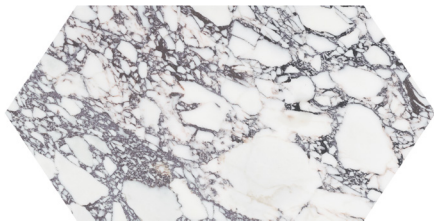

Midnight Grey

Nero Marquina

Picket 11.81"x19.69"x12mm

Bianco Ibiza | Honed

Calacatta Viola | Honed

Salome | Honed

Impero Reale | Honed

Crema Ivory | Honed

Bardiglio Grey | Brushed

Midnight Grey | Honed

Nero Marquina | Polished

Fluted 4"x12"x18mm Honed

Bianco Ibiza

Calacatta Viola

Salome

Impero Reale

Bardiglio Grey

Pyramid 4"x12"x19mm Honed

Bianco Ibiza

Calacatta Viola

Salome

Impero Reale

Bardiglio Grey

Ribbed 12"x24"x19mm Honed