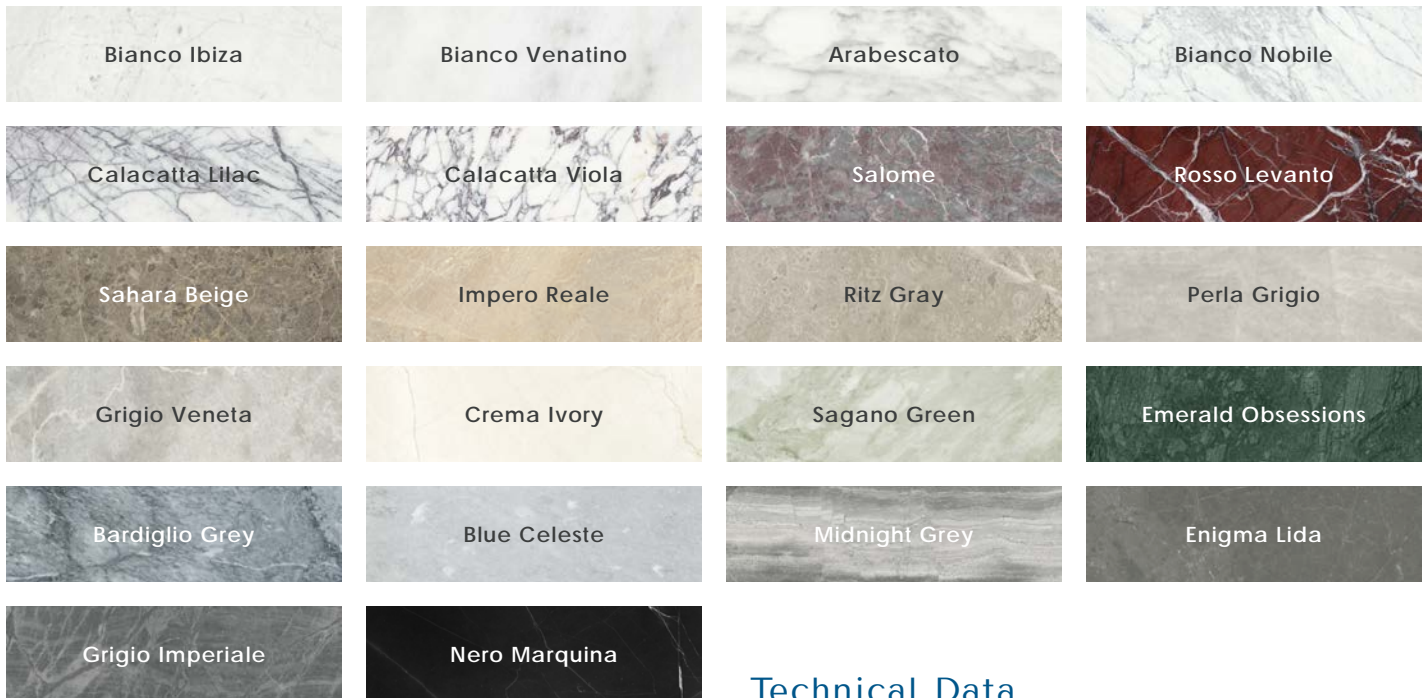

Colors

Finish & Thickness

Brushed, Honed, Polished |
10mm, 12mm, 16mm, 18mm,
19mm, 22mm, 25mm

Finish varies per size and color –
Refer to Color•Size•Finish Matrix

Lead Time

2-3 Weeks
Domestic Inventory

Location

Turkey

Technical Data

Body Type

Natural Stone