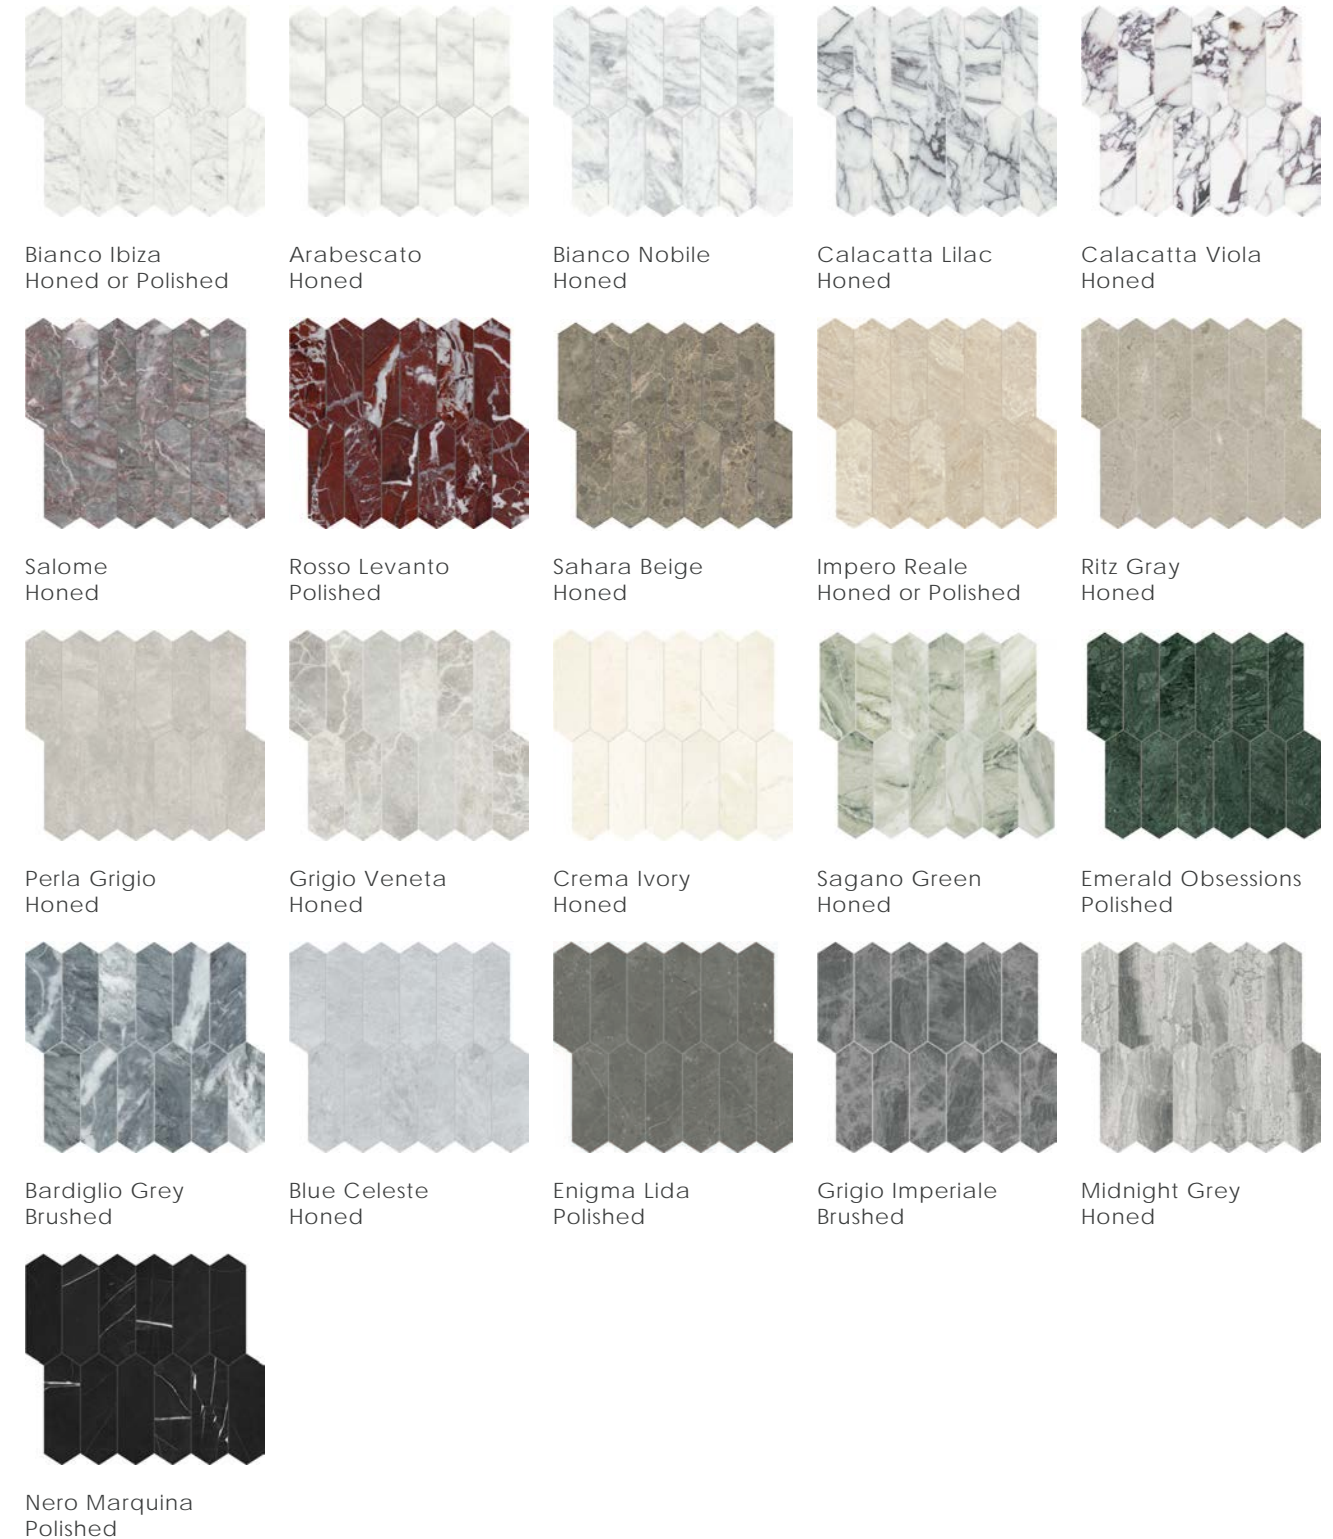

Mosaics

2"x6" Picket Mosaic on 10.63"x11.81"x10mm Sheet