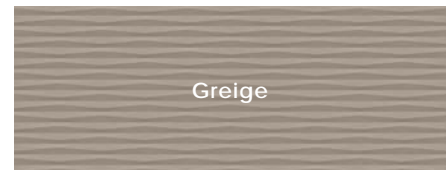

Flat Colors

White

Greige

Silver

Graphite

Black

Solids Colors

White

Greige

Silver

Graphite

Black

Dunes Colors

White

Greige

Silver

Graphite

Black

Fluted Colors

Slatted Colors

Ripple Colors

Technical Data

Specification Reference	Test Method	Test Result
DCOF	ANSI A326.3	Flat & Solids > 0.42 Wet
		All Others • Not Applicable
Water Absorption	ISO 10545-3	< 0.5%
Breaking Strength	ISO 10545-4	R>35 N/mm ² , S>1600N
PEI	ISO 10545-7	Black Flat & Greige Flat • I
		Graphite Flat & Silver Flat • II
		White Flat • IV
Deep Abrasion Resistance	ISO 10545-6	Slatted & Solids <130mm ³

Body Type	Shade Variation
Glazed Color-Body Porcelain	V1
Unglazed Porcelain	

Finish & Thickness

Matte | 10.5mm, 11mm, 12mm
Finish varies per size and color –
Refer to Color•Size•Finish Matrix

Lead Time

8-10 Weeks