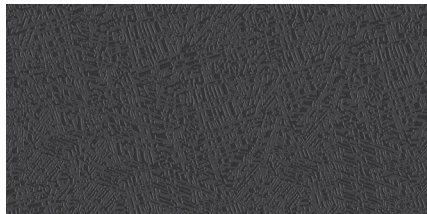

Body Type	Shade Variation
Unglazed Porcelain	V2

Sizes

12"x24"

24"x48"

48"x48"

24"x24"

32"x72"

Green Grey | Aerial, Brick, Linear Textured

Blue | Aerial, Brick, Linear Textured

Decor

Aerial 24"x48"x9mm Honed

White

Beige

Yellow

Brown

Blue

Grey

Green Grey

Black

Decor

Geometric 24"x48"x9mm Natural | Two pieces, A + B, in each carton. Black coloration shows graphics of both.

White

Beige

Yellow