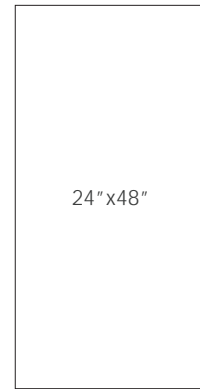

Colors

Stippled Colors

Finish & Thickness

Grip, Matte | 8.8mm, 10mm, 11mm
Finish varies per size and color –
Refer to Color•Size•Finish Matrix

Lead Time

8-10 Weeks

Location

Spain

Technical Data

Specification Reference	Test Method	Test Result
DCOF	ANSI A326.3	> 0.55 Wet
Water Absorption	ISO 10545-3	< 0.5%
Breaking Strength	ISO 10545-4	R>35 N/mm ² , S>1300N
PEI	ISO 10545-7	IV • Beige, White
		III • Terracotta
		II • Black

Body Type	Shade Variation
Glazed Non Color-Body Porcelain	V1

Sizes

Mosaics

4"x4" Mosaic on 12"x12"x8.8mm Sheet Matte

White

Beige

Terracotta

Black

Color•Size•Finish Matrix

Color — Size & Thickness				
	White	White Stippled	Beige	Beige Stippled
3" x 12" x 8mm Rectified		Matte		Matte
4" x 23" x 8.8mm Rectified	Matte		Matte	
23" x 23" x 8.8mm Rectified	Matte		Matte	
24" x 24" x 8.8mm Non-Rectified	Matte		Matte	
24" x 48" x 11mm Rectified		Matte		Matte
32" x 32" x 10mm Rectified	Matte		Grip Matte	
48" x 48" x 11mm Rectified	Matte		Matte	
Color — Size & Thickness				
	Terracotta	Terracotta Stippled	Black	Black Stippled
3" x 12" x 8mm Rectified		Matte		Matte
4" x 23" x 8.8mm Rectified	Matte		Matte	
23" x 23" x 8.8mm Rectified	Matte		Matte	
24" x 24" x 8.8mm Non-Rectified	Matte		Matte	
24" x 48" x 11mm Rectified		Matte		Matte
32" x 32" x 10mm Rectified	Grip Matte		Grip Matte	
48" x 48" x 11mm Rectified	Matte		Matte	