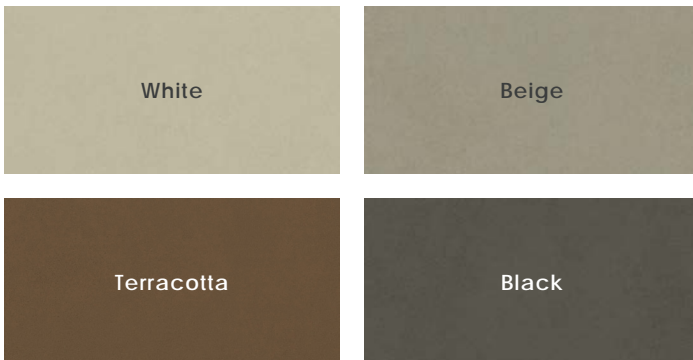

Description

Dualities porcelain tile draws inspiration from the raw textures and rich, earthy tones of natural elements. Featuring a refined surface with gentle variations that mimic the organic flow of nature. This collection goes beyond basic aesthetics by introducing a stippled effect, blending classic appeal with a tactile allure.

Colors

Stippled Colors

Finish & Thickness

Grip, Matte | 8.8mm, 10mm, 11mm
Finish varies per size and color –
Refer to Color•Size•Finish Matrix

Lead Time

8-10 Weeks

Location

Spain

Body Type	Shade Variation
Glazed Non Color-Body Porcelain	V1

Sizes

Mosaics

4"x4" Mosaic on 12"x12"x8.8mm Sheet Matte

White

Beige

Terracotta

Black

Chart indicates available size, color, finish and thickness options. Shaded block indicates not available. Sizing is nominal for field tile, trims, and decors.