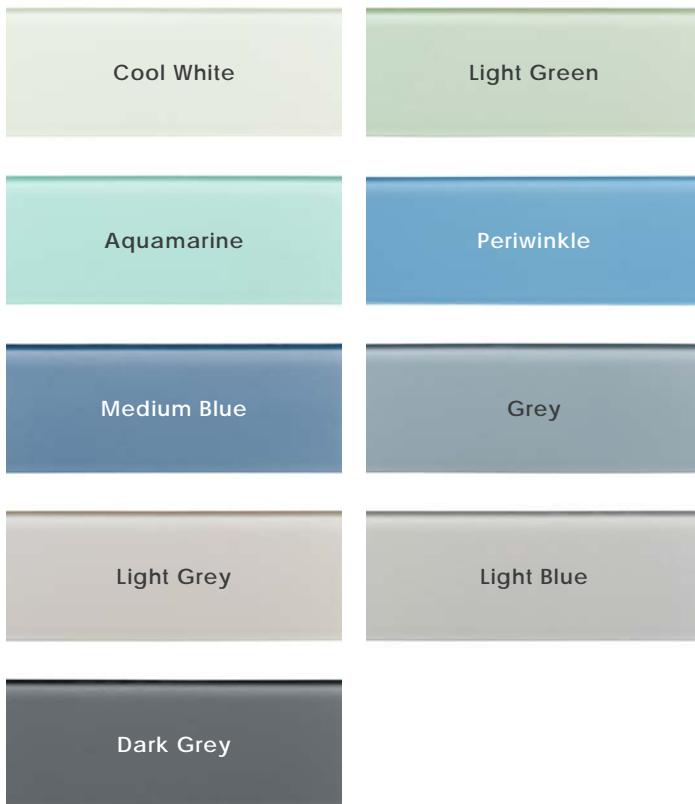

Dark Grey + Dark Grey Wavy

Description

Facets is a glass collection offering the classic subway complemented with a wave pattern for added movement and texture. From sand to sea, the color palette has the range covered.

Colors

Sizes

Finish & Thickness

Glossy | 6mm, 8mm
Finish varies per size and color –
Refer to Color•Size•Finish Matrix

Lead Time

2-3 Weeks
Domestic Inventory

Location

China

Cool White

Light Green

Aquamarine

Periwinkle

Medium Blue

Grey

Light Grey

Light Blue

Color•Size•Finish Matrix

Color — Size & Thickness					
	Cool White	Light Green	Aquamarine	Periwinkle	Medium Blue
3" x 6" x 8mm	Glossy	Glossy	Glossy	Glossy	Glossy
4" x 12" x 8mm	Glossy	Glossy	Glossy	Glossy	Glossy
Color — Size & Thickness					
	Grey	Light Grey	Light Blue	Dark Grey	
3" x 6" x 8mm	Glossy	Glossy	Glossy	Glossy	
4" x 12" x 8mm	Glossy	Glossy	Glossy	Glossy	
Color — Size & Thickness					
	White	Cool White	Light Green	Aquamarine	Periwinkle
Wavy 4" x 12" x 6mm	Glossy	Glossy	Glossy	Glossy	Glossy
Color — Size & Thickness					
	Medium Blue	Grey	Light Grey	Light Blue	Dark Grey
Wavy 4" x 12" x 6mm	Glossy	Glossy	Glossy	Glossy	Glossy