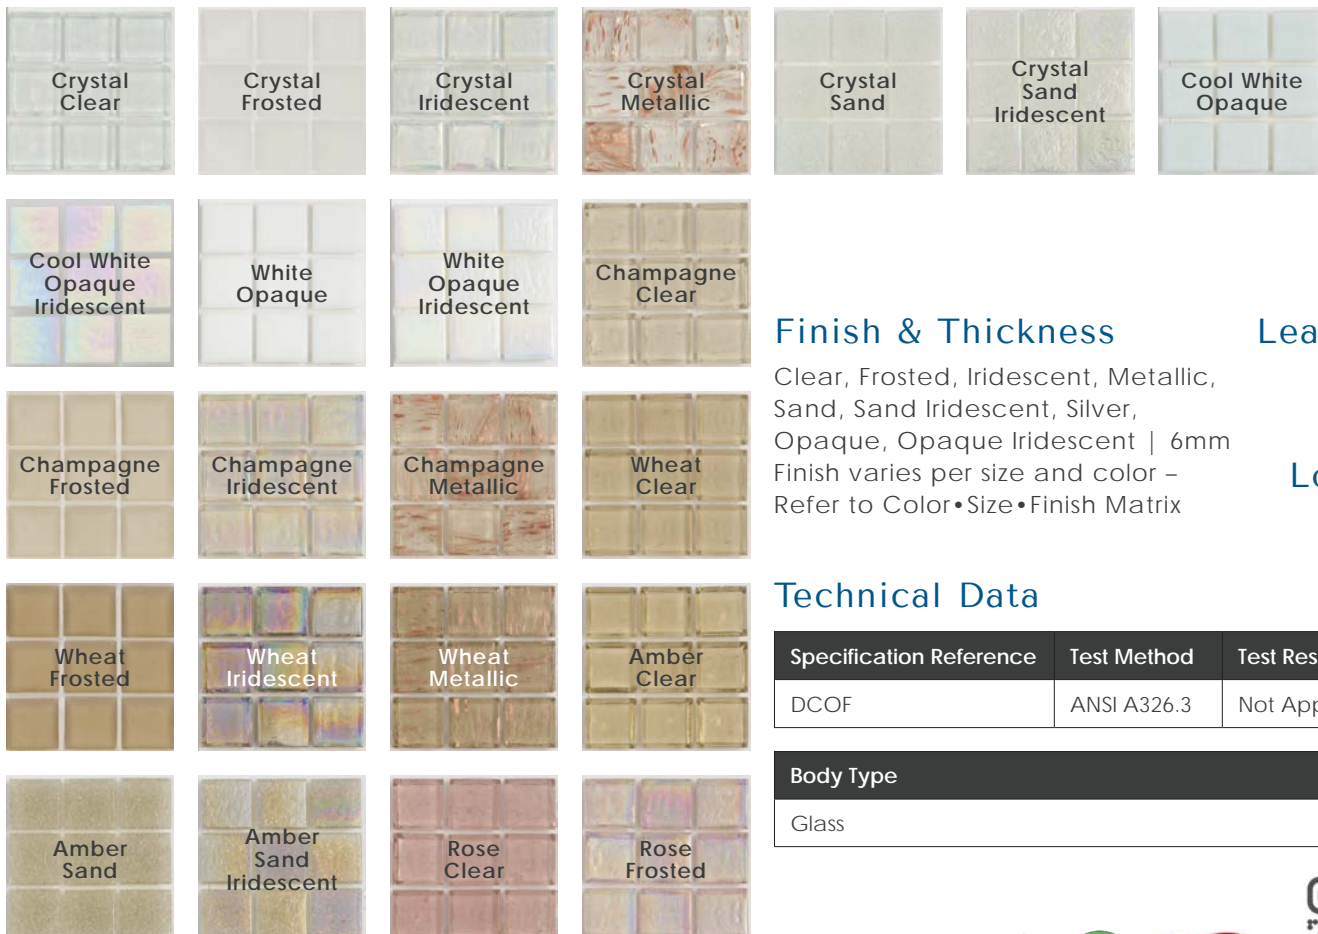

## Description

Fused Glass is manufactured using 100% recycled glass and is extremely durable. Available in a wide variety of brilliant colors and finishes, this collection offers limitless design options.

## Colors

Color — Size & Thickness															
	Blue Iridescent	Blue Metallic	Cobalt Clear	Cobalt Iridescent	Cobalt Metallic	Dark Blue Clear	Dark Blue Iridescent	Dark Blue Metallic	Blue Grey Clear	Blue Grey Frosted	Blue Grey Iridescent	Blue Grey Metallic	Blue Grey Sand	Blue Grey Sand Iridescent	
1"x1" Mosaic	Available	Available	Available	Available	Available	Available	Available	Available	Available	Available	Available	Available	Available	Available	Available
1"x2" Stacked Mosaic	Available	Available	Available	Available	Available	Available	Available	Available	Available	Available	Available	Available	Available	Available	Available
1"x2" Brick Mosaic	Available	Available	Available	Available	Available	Available	Available	Available	Available	Available	Available	Available	Available	Available	Available
1"x2" Herringbone Mosaic	Available	Available	Available	Available	Available	Available	Available	Available	Available	Available	Available	Available	Available	Available	Available
1"x4" Stacked Mosaic									Available				Available	Available	
1"x4" Brick Mosaic									Available				Available	Available	
1.6"x1.6" Hexagon Mosaic									Available				Available	Available	