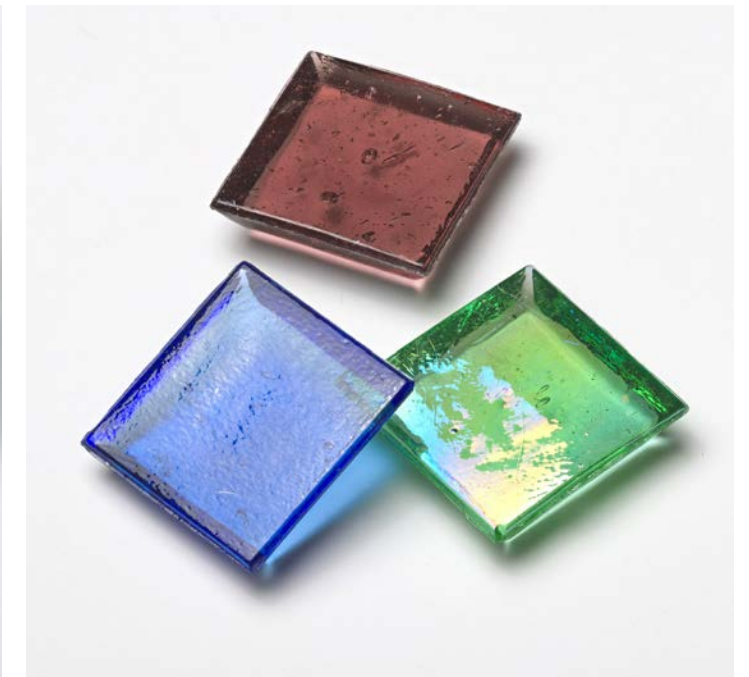

## Color•Size•Finish Matrix

Color — Size & Thickness										
	Blue Green Clear	Blue Green Iridescent	Blue Green Metallic	Teal Clear	Teal Iridescent	Teal Metallic	Smoke Clear	Smoke Sand	Smoke Sand Iridescent	Smoke Silver
1"x1" Mosaic	Available	Available	Available	Available	Available	Available	Available	Available	Available	Available
1"x2" Stacked Mosaic	Available	Available	Available	Available	Available	Available	Available	Available	Available	Available
1"x2" Brick Mosaic	Available	Available	Available	Available	Available	Available	Available	Available	Available	Available
1"x2" Herringbone Mosaic	Available	Available	Available	Available	Available	Available	Available	Available	Available	Available
1"x4" Stacked Mosaic	Available	Available		Available	Available		Available	Available	Available	Available
1"x4" Brick Mosaic	Available	Available		Available	Available		Available	Available	Available	Available
1.6"x1.6" Hexagon Mosaic	Available						Available	Available	Available	Available

Chart indicates available size, color, finish and thickness options. Shaded block indicates not available. Sizing is nominal for field tile, trims, and decors.