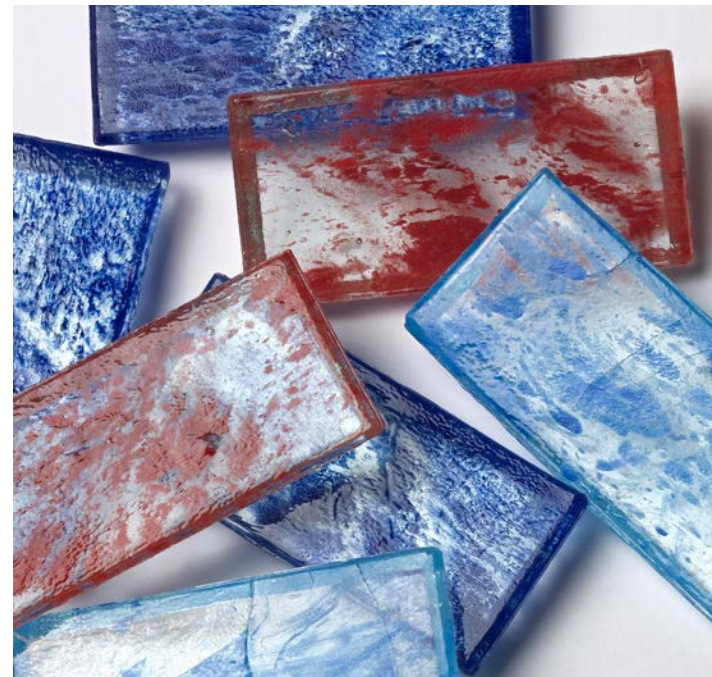

Chart indicates available size, color, finish and thickness options. Shaded block indicates not available. Sizing is nominal for field tile, trims, and decors.

## Color•Size•Finish Matrix

Color — Size & Thickness										
	Blue Green Clear	Blue Green Iridescent	Blue Green Metallic	Teal Clear	Teal Iridescent	Teal Metallic	Smoke Clear	Smoke Sand	Smoke Sand Iridescent	Smoke Silver
1"x1" Mosaic	Available	Available	Available	Available	Available	Available	Available	Available	Available	Available
1"x2" Stacked Mosaic	Available	Available	Available	Available	Available	Available	Available	Available	Available	Available
1"x2" Brick Mosaic	Available	Available	Available	Available	Available	Available	Available	Available	Available	Available
1"x2" Herringbone Mosaic	Available	Available	Available	Available	Available	Available	Available	Available	Available	Available
1"x4" Stacked Mosaic	Available	Available		Available	Available		Available	Available	Available	Available
1"x4" Brick Mosaic	Available	Available		Available	Available		Available	Available	Available	Available
1.6"x1.6" Hexagon Mosaic	Available						Available	Available	Available	Available