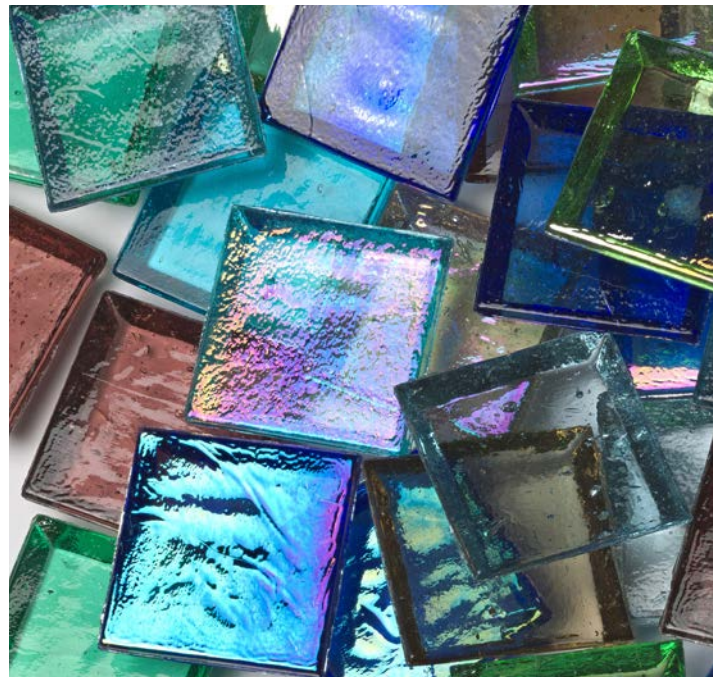

## Color•Size•Finish Matrix

Color — Size & Thickness										
	Blue Green Clear	Blue Green Iridescent	Blue Green Metallic	Teal Clear	Teal Iridescent	Teal Metallic	Smoke Clear	Smoke Sand	Smoke Sand Iridescent	Smoke Silver
1"x1" Mosaic	Available	Available	Available	Available	Available	Available	Available	Available	Available	Available
1"x2" Stacked Mosaic	Available	Available	Available	Available	Available	Available	Available	Available	Available	Available
1"x2" Brick Mosaic	Available	Available	Available	Available	Available	Available	Available	Available	Available	Available
1"x2" Herringbone Mosaic	Available	Available	Available	Available	Available	Available	Available	Available	Available	Available
1"x4" Stacked Mosaic	Available	Available		Available	Available		Available	Available	Available	Available
1"x4" Brick Mosaic	Available	Available		Available	Available		Available	Available	Available	Available
1.6"x1.6" Hexagon Mosaic	Available						Available	Available	Available	Available