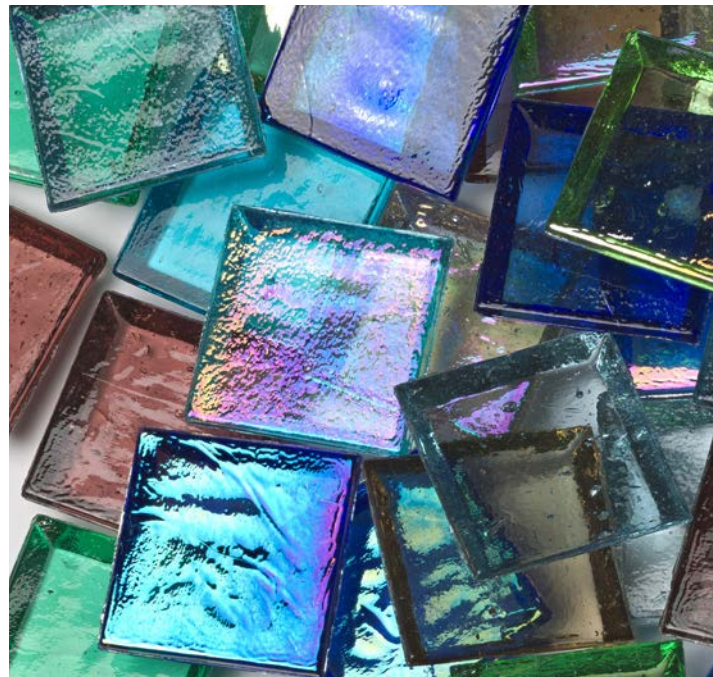

Chart indicates available size, color, finish and thickness options. Shaded block indicates not available. Sizing is nominal for field tile, trims, and decors.

Color•Size•Finish Matrix

Color — Size & Thickness										
	Blue Green Clear	Blue Green Iridescent	Blue Green Metallic	Teal Clear	Teal Iridescent	Teal Metallic	Smoke Clear	Smoke Sand	Smoke Sand Iridescent	Smoke Silver
1"x1" Mosaic	Available	Available	Available	Available	Available	Available	Available	Available	Available	Available
1"x2" Stacked Mosaic	Available	Available	Available	Available	Available	Available	Available	Available	Available	Available
1"x2" Brick Mosaic	Available	Available	Available	Available	Available	Available	Available	Available	Available	Available
1"x2" Herringbone Mosaic	Available	Available	Available	Available	Available	Available	Available	Available	Available	Available
1"x4" Stacked Mosaic	Available	Available		Available	Available		Available	Available	Available	Available
1"x4" Brick Mosaic	Available	Available		Available	Available		Available	Available	Available	Available
1.6"x1.6" Hexagon Mosaic	Available						Available	Available	Available	Available