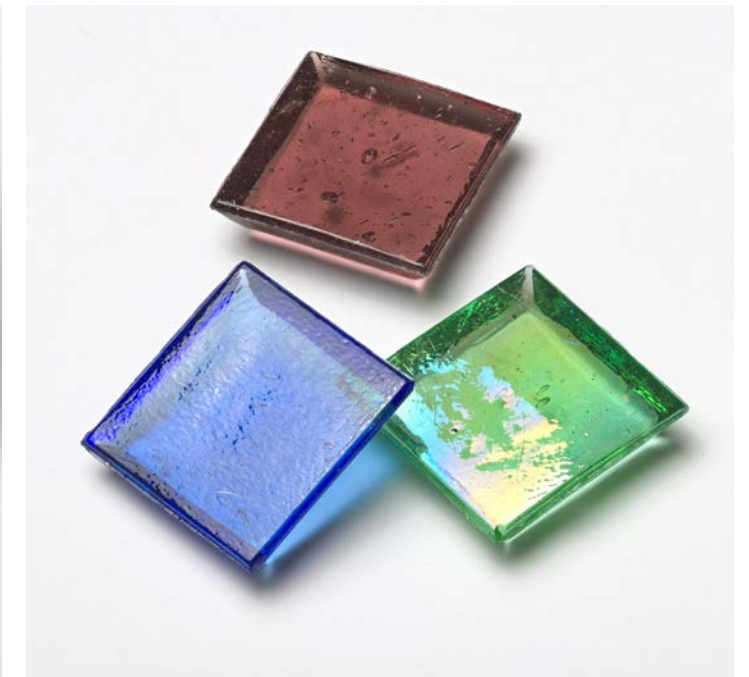

Chart indicates available size, color, finish and thickness options. Shaded block indicates not available. Sizing is nominal for field tile, trims, and decors.

Color•Size•Finish Matrix

Color — Size & Thickness										
	Blue Green Clear	Blue Green Iridescent	Blue Green Metallic	Teal Clear	Teal Iridescent	Teal Metallic	Smoke Clear	Smoke Sand	Smoke Sand Iridescent	Smoke Silver
1"x1" Mosaic	Available	Available	Available	Available	Available	Available	Available	Available	Available	Available
1"x2" Stacked Mosaic	Available	Available	Available	Available	Available	Available	Available	Available	Available	Available
1"x2" Brick Mosaic	Available	Available	Available	Available	Available	Available	Available	Available	Available	Available
1"x2" Herringbone Mosaic	Available	Available	Available	Available	Available	Available	Available	Available	Available	Available
1"x4" Stacked Mosaic	Available	Available		Available	Available		Available	Available	Available	Available
1"x4" Brick Mosaic	Available	Available		Available	Available		Available	Available	Available	Available
1.6"x1.6" Hexagon Mosaic	Available						Available	Available	Available	Available