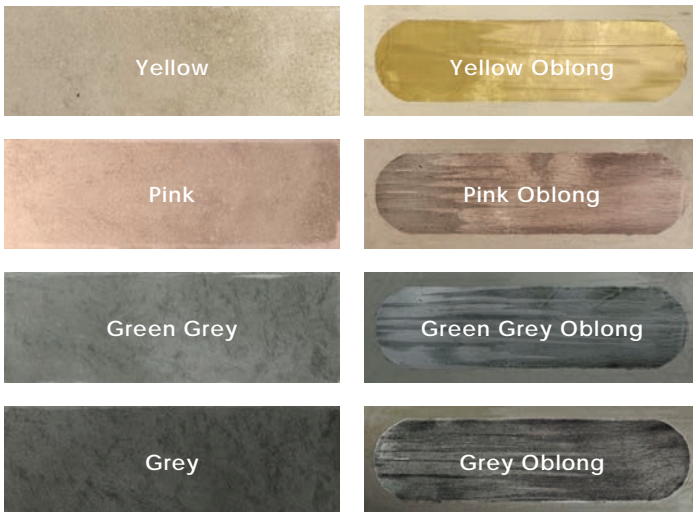

Green Grey

Description

Gleam ceramic wall tile evokes vivacity and vitality through ardent colors, serenity, and meditation through cooler tones. Concentrated and refined in a seamless compilation of cooperative aesthetics. A reflection of creativity.

Colors

Sizes

4" x 12"

Technical Data

Specification Reference	Test Method	Test Result
DCOF	ANSI A326.3	Not Applicable
Water Absorption	ISO 10545-3	16%
Breaking Strength	ISO 10545-4	R>22 N/mm ²

Finish & Thickness

Glossy, Matte | 7.5mm
Finish varies per size and color –
Refer to Color•Size•Finish Matrix

Lead Time

8-10 Weeks

Location

Italy

Color•Size•Finish Matrix

Color — Size & Thickness				
	Yellow	Pink	Green Grey	Grey
4" x 12" x 7.5mm	Matte	Matte	Matte	Matte
Color — Size & Thickness				
	Yellow Oblong	Pink Oblong	Green Grey Oblong	Grey Oblong
4" x 12" x 7.5mm	Glossy	Glossy	Glossy	Glossy

Chart indicates available size, color, finish and thickness options. Shaded block indicates not available. Sizing is nominal for field tile, trims, and decors.