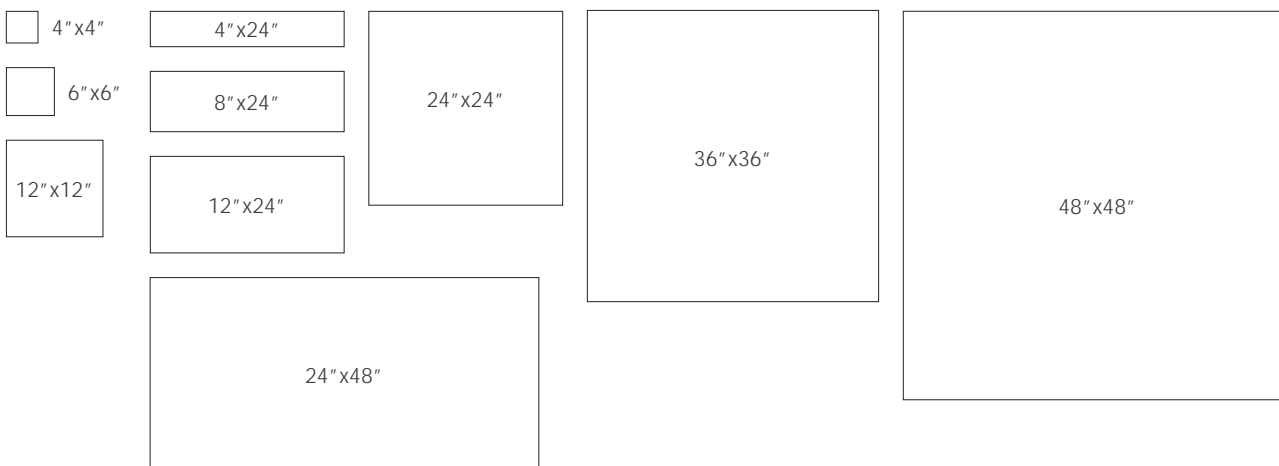

Sizes

Paver options available.

Contact info@creativematerialscorp.com or your consultant for more information.