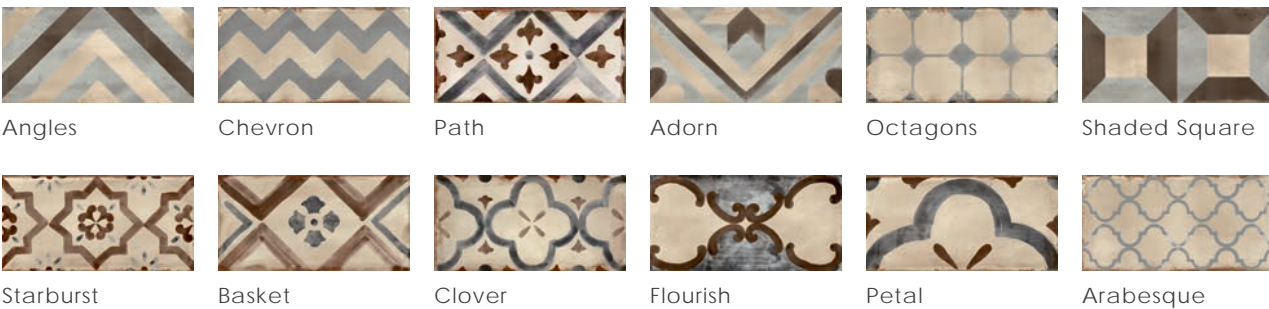

Beige 4"x8"x7mm Matte | Patterns sold individually in full cartons.