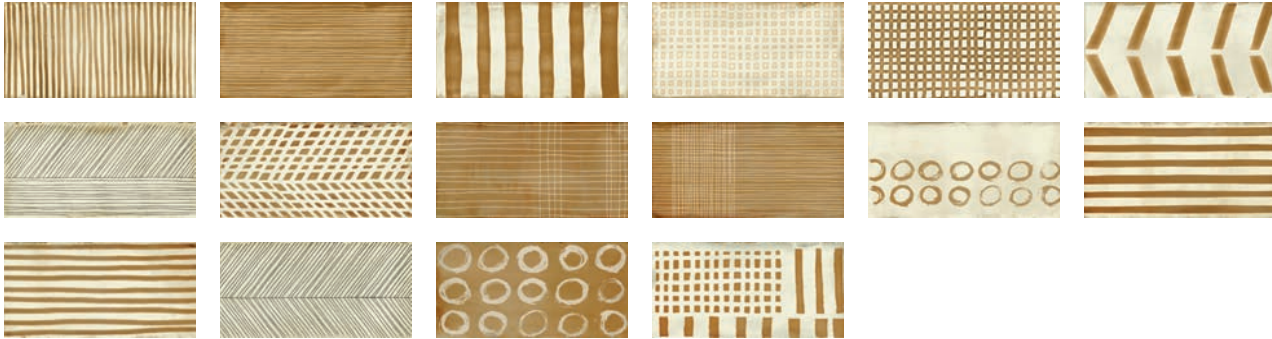

Description

Infinity ceramic wall tile mimics a handmade terracotta tile with subtle nuances like tonal variations to the glaze. If original and perhaps eclectic are the desired outcome, this palette is ideal.

Colors

Sizes

Technical Data

Specification Reference	Test Method	Test Result
DCOF	ANSI A326.3	Not Applicable
Water Absorption	ISO 10545-3	16%
Breaking Strength	ISO 10545-4	R>22 N/mm ²

Body Type	Shade Variation
Ceramic	Solids • V1
	Decors • V3

Finish & Thickness

Matte | 7mm
Finish varies per size and color –
Refer to Color•Size•Finish Matrix

Lead Time

8-10 Weeks

Location

Italy

Decor

White 4"x8"x7mm Matte | Patterns sold individually in full cartons.

Beige 4"x8"x7mm Matte | Patterns sold individually in full cartons.

Decor

Golden Rod Decor Mix 4"x8"x7mm Matte | Assorted patterns shown are randomly packaged and sold in full cartons.

Red Decor Mix 4"x8"x7mm Matte | Assorted patterns shown are randomly packaged and sold in full cartons.