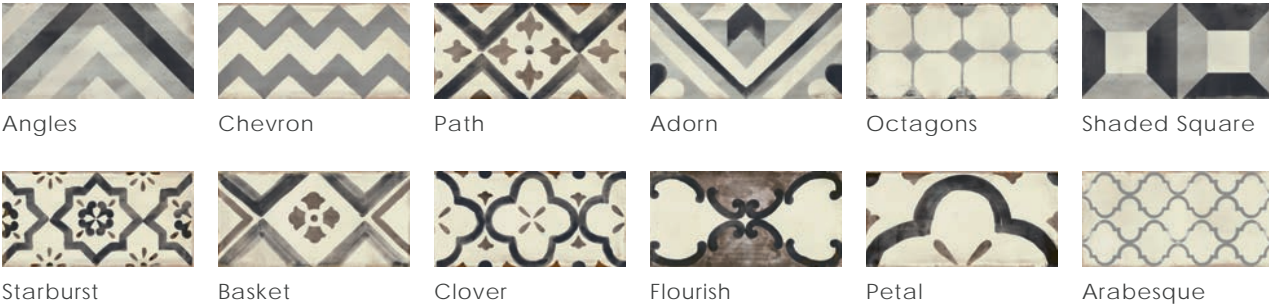

Description

Infinity ceramic wall tile mimics a handmade terracotta tile with subtle nuances like tonal variations to the glaze. If original and perhaps eclectic are the desired outcome, this palette is ideal.

Finish & Thickness

Matte | 7mm
Finish varies per size and color –
Refer to Color•Size•Finish Matrix

Lead Time

8-10 Weeks

Location

Italy

Decor

White 4"x8"x7mm Matte | Patterns sold individually in full cartons.

Chart indicates available size, color, finish and thickness options. Shaded block indicates not available. Sizing is nominal for field tile, trims, and decors.