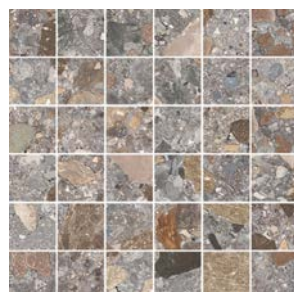

Blue Grey

Black

2"x2" Mosaic on 12"x12"x9mm Sheet Natural

Light Grey

Greige

Light Blue Grey

Taupe

Grey

Gravel Grey

Blue Grey

Black