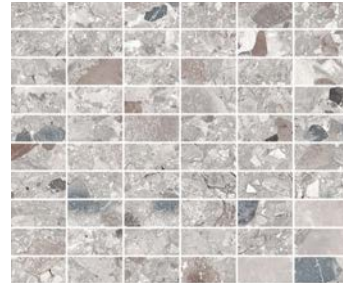

Blue Grey

Black

## Mosaics

1"x2" Mattoncino Mosaic on 12"x12"x9mm Sheet Natural

Light Grey

Greige

Light Blue Grey

Taupe

Grey

Gravel Grey

Blue Grey

Black

2"x2" Mosaic on 12"x12"x9mm Sheet Natural

Light Grey

Greige

Light Blue Grey

Taupe

Grey

Gravel Grey

Blue Grey

Black