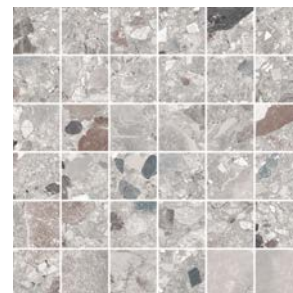

Blue Grey

Black

2"x2" Mosaic on 12"x12"x9mm Sheet Natural

Light Grey

Greige

Light Blue Grey

Taupe

Grey

Gravel Grey

Blue Grey

Black