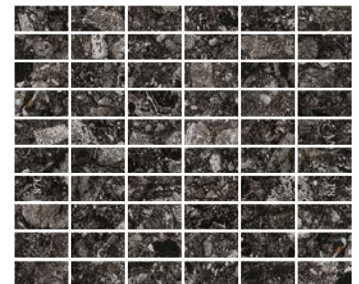

Mosaics

1"x2" Mattoncino Mosaic on 12"x12"x9mm Sheet Natural

Black

2"x2" Mosaic on 12"x12"x9mm Sheet Natural