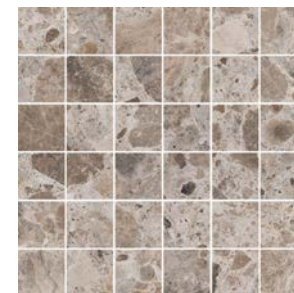

Blue Grey

Black

2"x2" Mosaic on 12"x12"x9mm Sheet Natural

Light Grey

Greige

Light Blue Grey

Taupe

Grey

Gravel Grey

Blue Grey

Black