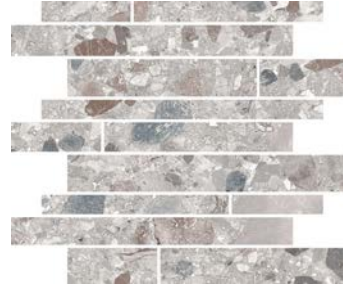

## Mosaics

Portnoy Mosaic on 12"x12"x9mm Sheet Natural

Light Grey

Greige

Light Blue Grey

Taupe

Grey

Gravel Grey

Blue Grey

Black