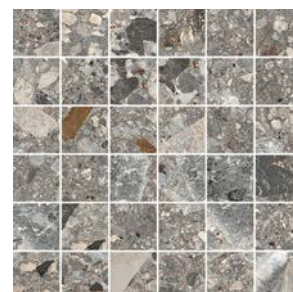

Blue Grey

Black

2"x2" Mosaic on 12"x12"x9mm Sheet Natural

Light Grey

Greige

Light Blue Grey

Taupe

Grey

Gravel Grey

Blue Grey

Black