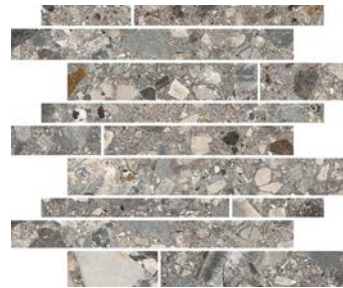

## Mosaics

Portnoy Mosaic on 12"x12"x9mm Sheet Natural

Light Grey

Greige

Light Blue Grey

Taupe

Grey

Gravel Grey

Blue Grey

Black