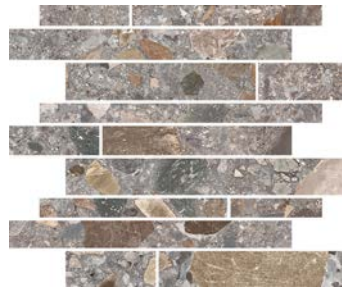

## Mosaics

Portnoy Mosaic on 12"x12"x9mm Sheet Natural

Light Grey

Greige

Light Blue Grey

Taupe

Grey

Gravel Grey

Blue Grey

Black