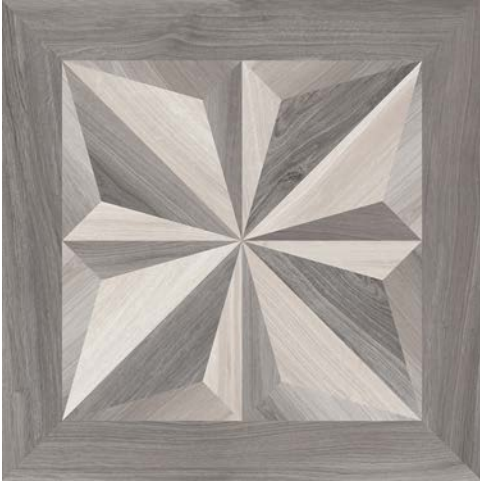

Matte | 8mm, 10mm, 20mm
Finish varies per size and color –
Refer to Color•Size•Finish Matrix

Lead Time

2-3 Weeks

Location

USA

Body Type	Shade Variation
Glazed Color-Body Porcelain	V3

2024v3

Decor

Deco Star 24"x24" Matte

White/Grey • 10mm

Oak/Light Brown • 10mm

Oak/Light Brown/Dark Brown • 8mm

Light Brown/Dark Brown • 8mm

Mosaics

1.5"x4" Herringbone Mosaic on 12"x12"x10mm Sheet Matte

White