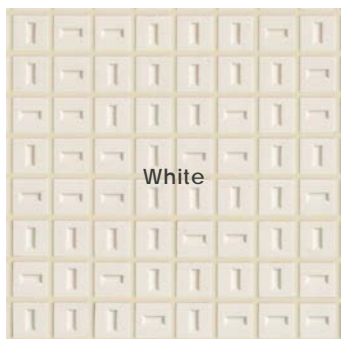

Description

Recessed porcelain tile is more than just a mosaic; it is a testament to thoughtful design, where even the smallest graphical sign can transform a space. Its straightforward design lends a subtle directional quality that enhances the overall visual flow, making it an ideal choice for those looking to break free.

Colors

Sizes

0.75" x 0.75" Mosaic
on 12" x 12" Sheet

Technical Data

Specification Reference	Test Method	Test Result
DCOF	ANSI A326.3	Not Applicable
Water Absorption	ISO 10545-3	< 0.5%
Breaking Strength	ISO 10545-4	R>35 N/mm ² , S>1300N

#167

#150

RECESSED

Color•Size•Finish Matrix

Color — Size & Thickness			
	White	Taupe	Charcoal
0.75"x0.75" Mosaic on 12"x12"x6mm Sheet	Matte	Matte	Matte

Chart indicates available size, color, finish and thickness options. Shaded block indicates not available. Sizing is nominal for field tile, trims, and decors.