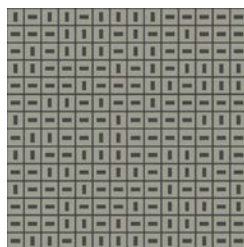

Exploring different grout color options introduces additional visual detail. Whether opting for bold, custom hues or subdued tones, the overall appearance of the space can be dramatically transformed by color choices. The below images exhibit this exploration of grout color using Mapei Ultracolor.

White

#100

#114

#163

#167

#150

Taupe

#100

#114

#145

#163

#176

Charcoal

#100

#112

#114

#167

#150

RECESSED

Color•Size•Finish Matrix

Color — Size & Thickness			
	White	Taupe	Charcoal
0.75"x0.75" Mosaic on 12"x12"x6mm Sheet	Matte	Matte	Matte

Chart indicates available size, color, finish and thickness options. Shaded block indicates not available. Sizing is nominal for field tile, trims, and decors.