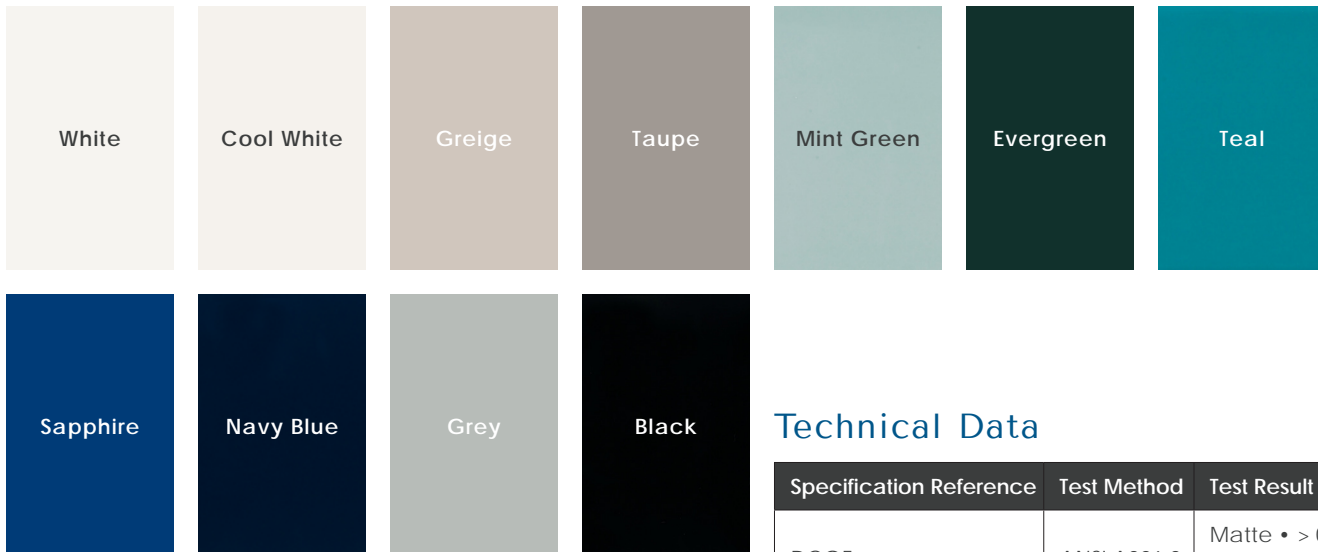

# COLOR SCHEME GLAZED MOSAICS

creative  
materials  
corporation

Cool White, Evergreen, Grey Harlequin

## Description

Color Scheme Mosaics narrate your unique tale, leaving a distinctive impression. Imbued with a contemporary aura and a meticulously curated speckled option, this collection resonates with modern trends. Infuse your area with character using an array of mosaic patterns.

## Colors