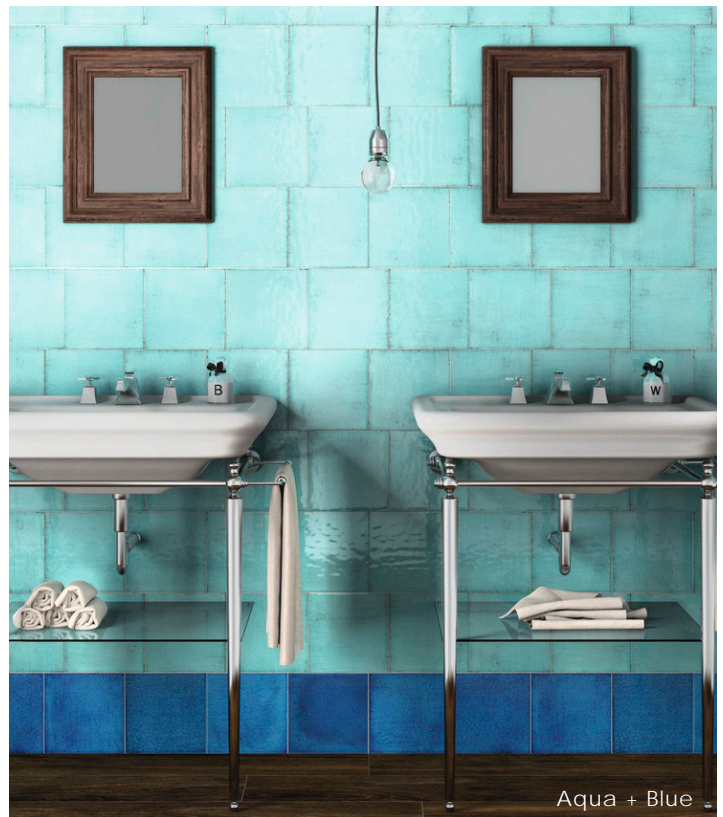

Description

Intrigue ceramic wall tile is defined by its strong shades and explosion of color. Synergize the design through creative patterns in a classic subway, rectilinear size.

Colors

Sizes

Technical Data

Lead Time

8-10 Weeks

Location

Italy

INTRIGUE

creative
materials
corporation

Color•Size•Finish Matrix

Color — Size & Thickness						
	White	Cream	Yellow	Grey	Brown	Red
8" x 8" x 7.5mm	Glossy	Glossy	Glossy	Glossy	Glossy	Glossy
4" x 12" x 7mm	Glossy	Glossy	Glossy	Glossy	Glossy	Glossy
8" x 24" x 7.5mm	Glossy	Glossy		Glossy	Glossy	

Color — Size & Thickness						
	Burgundy	Orange	Green	Aqua	Blue	Black
8" x 8" x 7.5mm	Glossy	Glossy	Glossy	Glossy	Glossy	Glossy
4" x 12" x 7mm	Glossy	Glossy	Glossy	Glossy	Glossy	Glossy
8" x 24" x 7.5mm						Glossy