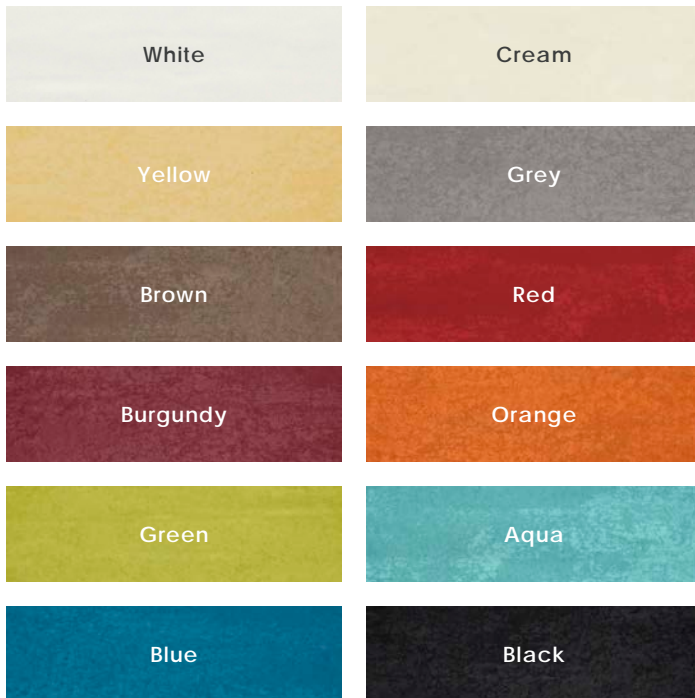

Description

Intrigue ceramic wall tile is defined by its strong shades and explosion of color. Synergize the design through creative patterns in a classic subway, rectilinear size.

Colors

Sizes

Technical Data

Lead Time

8-10 Weeks

Location

Italy

INTRIGUE

creative
materials
corporation

Color•Size•Finish Matrix

Color — Size & Thickness						
	White	Cream	Yellow	Grey	Brown	Red
8" x 8" x 7.5mm	Glossy	Glossy	Glossy	Glossy	Glossy	Glossy
4" x 12" x 7mm	Glossy	Glossy	Glossy	Glossy	Glossy	Glossy
8" x 24" x 7.5mm	Glossy	Glossy		Glossy	Glossy	

Color — Size & Thickness						
	Burgundy	Orange	Green	Aqua	Blue	Black
8" x 8" x 7.5mm	Glossy	Glossy	Glossy	Glossy	Glossy	Glossy
4" x 12" x 7mm	Glossy	Glossy	Glossy	Glossy	Glossy	Glossy
8" x 24" x 7.5mm						Glossy

Chart indicates available size, color, finish and thickness options. Shaded block indicates not available. Sizing is nominal for field tile, trims, and decors.