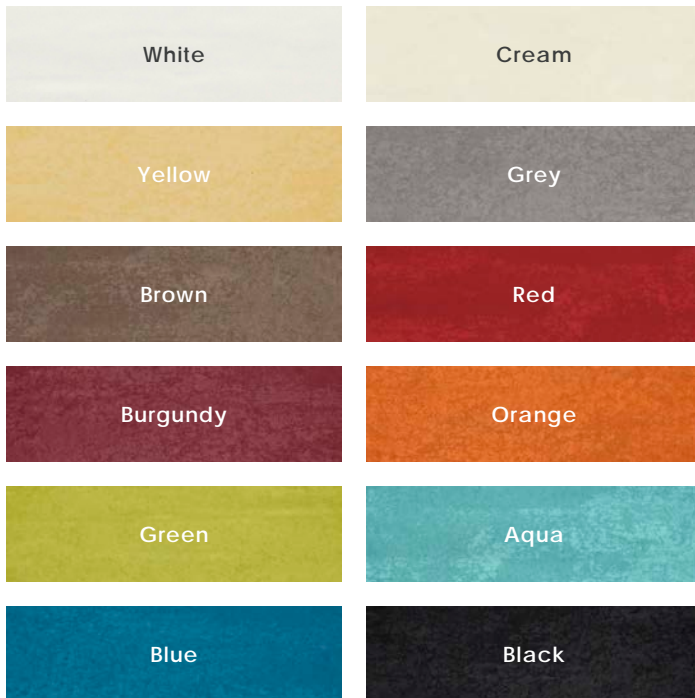

Description

Intrigue ceramic wall tile is defined by its strong shades and explosion of color. Synergize the design through creative patterns in a classic subway, rectilinear size.

Colors

Sizes

Technical Data

Lead Time

8-10 Weeks

Location

Italy

2024v2

INTRIGUE

creative
materials
corporation

Color•Size•Finish Matrix

Color — Size & Thickness						
	White	Cream	Yellow	Grey	Brown	Red
4" x 12" x 7mm	Glossy	Glossy	Glossy	Glossy	Glossy	Glossy
8" x 24" x 7.5mm	Glossy	Glossy		Glossy	Glossy	

Color — Size & Thickness						
	Burgundy	Orange	Green	Aqua	Blue	Black
4" x 12" x 7mm	Glossy	Glossy	Glossy	Glossy	Glossy	Glossy
8" x 24" x 7.5mm						Glossy

Chart indicates available size, color, finish and thickness options. Shaded block indicates not available. Sizing is nominal for field tile, trims, and decors.

2024v2