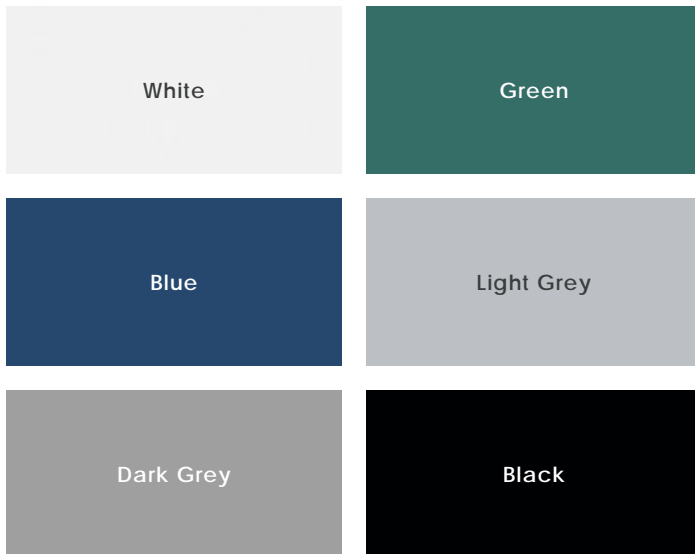

Description

Modish is stylized with sought-after shapes for eye-catching designs in trend-on-point colorways. It is a collection full of personality and an undeniable playful vibe.

Colors

Sizes

Finish & Thickness

Glossy, Matte | 8.7mm, 9mm, 9.5mm
Finish varies per size and color – Refer to Color•Size•Finish Matrix

Lead Time

2-3 Weeks
Domestic Inventory

Location

Brazil

Body Type	Shade Variation
Ceramic • Glazed Non Color-Body Porcelain	V3

Color•Size•Finish Matrix

Color — Size & Thickness						
	White	Green	Blue	Light Grey	Dark Grey	Black
Hexagon 5" x 6" x 9mm Porcelain	Matte	Matte	Matte	Matte	Matte	Matte
4" x 24" x 9.5mm Porcelain	Matte	Matte	Matte	Matte	Matte	Matte
Picket 2" x 10" x 8.7mm Ceramic	Glossy Matte	Glossy Matte	Glossy Matte	Glossy Matte	Glossy Matte	Glossy Matte
2.5" x 10" x 8.7mm Ceramic	Glossy Matte	Glossy Matte	Glossy Matte	Glossy Matte	Glossy Matte	Glossy Matte
Bullnose 2.5" x 10" x 8.7mm Ceramic	Glossy Matte	Glossy Matte	Glossy Matte	Glossy Matte	Glossy Matte	Glossy Matte
						

Chart indicates available size, color, finish and thickness options. Shaded block indicates not available. Sizing is nominal for field tile, trims, and decors.