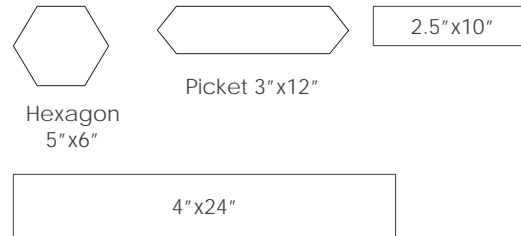

Sizes

Finish & Thickness

Glossy, Matte | 8.7mm, 9mm, 9.5mm
Finish varies per size and color – Refer to Color•Size•Finish Matrix

Lead Time

2-3 Weeks
Domestic Inventory

Location

Brazil

Body Type	Shade Variation
Ceramic • Glazed Non Color-Body Porcelain	V3