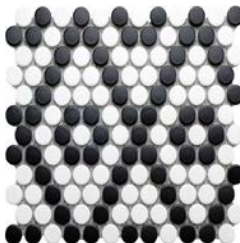

## Mosaics

1"x1" Penny Round Mosaic on 12"x12"x6mm Sheet

White  
Glossy or Matte

Grey  
Glossy or Matte

Black  
Glossy or Matte

Pearl White  
Glossy

Cream  
Glossy

Sand  
Glossy

Mint Green  
Glossy

Sky Blue  
Glossy

Red Pepper  
Glossy

Cobalt  
Glossy

1"x1" Penny Round Mosaic on 9"x10"x6mm Sheet

Grey and White  
Diamond  
Matte

Black and White  
Diamond  
Matte

1"x1" Hexagon Mosaic on 12"x12"x6mm Sheet Matte

White

Grey

Black

White and Black

Black and White  
Flower