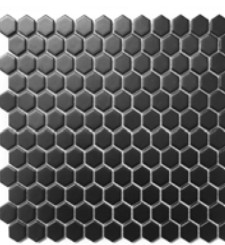

Mint Green  
Glossy

Sky Blue  
Glossy

Red Pepper  
Glossy

Cobalt  
Glossy

1"x1" Penny Round Mosaic on 9"x10"x6mm Sheet

Grey and White  
Diamond  
Matte

Black and White  
Diamond  
Matte

1"x1" Hexagon Mosaic on 12"x12"x6mm Sheet Matte

White

Grey

Black

White and Black

Black and White  
Flower