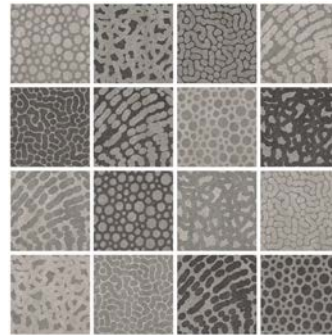

2024V3

Sizes

Gauged Panel - Deco Colors

Ivory Gold Fleck

Light Grey Gold Fleck

Grey Gold Fleck

Dark Grey Gold Fleck

Rust Gold Fleck

Decor

Zoom Mix 24"x24"x10mm Natural

Zoom Mix 8"x8"x10mm Natural

Zoom mixes are composed of 16 different patterns, designed to be mixed together. Mixes shown are not obligatory; we recommend random installation. Packaging includes 4 (four) pieces in random patterns.

Color — Size & Thickness									
	Ivory	Ivory Gold Fleck	Light Grey	Light Grey Gold Fleck	Grey	Grey Gold Fleck	Dark Grey Gold Fleck	Rust	Rust Gold Fleck
12"x24"x10mm	Honed Natural		Honed Natural		Honed Natural				
24"x24"x10mm	Honed Natural		Honed Natural		Honed Natural				
18"x36"x11mm	Honed Natural		Honed Natural		Honed Natural				
Gauged Panel 24"x48"x6mm	Natural	Natural	Natural	Natural	Natural	Natural	Natural	Natural	Natural
36"x36"x11mm	Honed Natural		Honed Natural		Honed Natural				
Paver 36"x36"x20mm	Grip		Grip		Grip				
Gauged Panel 48"x48"x6mm	Natural	Natural	Natural	Natural	Natural	Natural	Natural	Natural	Natural
Gauged Panel 48"x102"x6mm	Natural	Natural	Natural	Natural	Natural	Natural	Natural	Natural	Natural
Bullnose 2"x24"x10mm	Honed Natural		Honed Natural		Honed Natural				
									
Stairtread 13"x24"x10mm	Honed Natural		Honed Natural		Honed Natural				
									
Stairtread Corner Universal 13"x13"x10mm	Honed Natural		Honed Natural		Honed Natural				
									