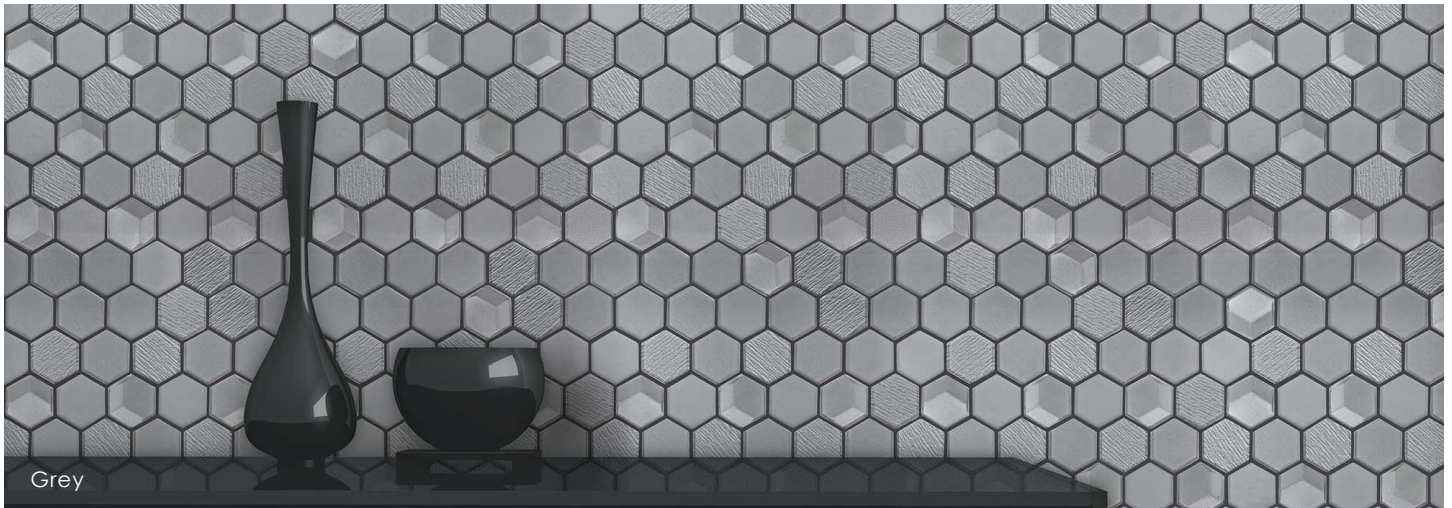

## Description

Outlast Hexagon captures a mix of dimensions including contrasting finishes and textures: matte clear and raised glass, plus striated and beveled back textures. The light bounces off the facets in the line and the contrasting finishes and textures of the hex, taking glass tile to the next level.