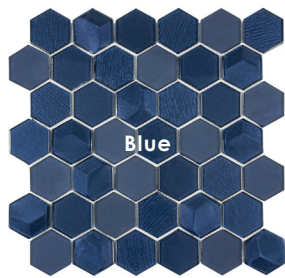

Colors

Sizes

2"x2" Hexagon Mosaic on
12"x12"x8mm Sheet

Finish & Thickness

Glossy | 8mm
Finish varies per size and color –
Refer to Color•Size•Finish Matrix

Lead Time

2-3 Weeks
Domestic Inventory

Location

China

Technical Data

Specification Reference	Test Method	Test Result
DCOF	ANSI A326.3	Not Applicable

Body Type
Glass