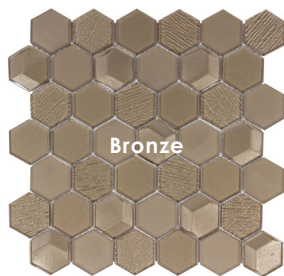

Colors

Sizes

2"x2" Hexagon Mosaic on
12"x12"x8mm Sheet

Finish & Thickness

Glossy | 8mm
Finish varies per size and color –
Refer to Color•Size•Finish Matrix

Lead Time

2-3 Weeks
Domestic Inventory

Location

China

Technical Data

Specification Reference	Test Method	Test Result
DCOF	ANSI A326.3	Not Applicable

Body Type
Glass