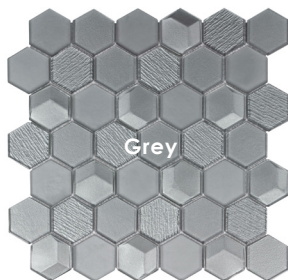

Colors

Sizes

2"x2" Hexagon Mosaic on
12"x12"x8mm Sheet

Finish & Thickness

Glossy | 8mm
Finish varies per size and color –
Refer to Color•Size•Finish Matrix

Lead Time

2-3 Weeks
Domestic Inventory

Location

China

Technical Data

Specification Reference	Test Method	Test Result
DCOF	ANSI A326.3	Not Applicable

Body Type
Glass