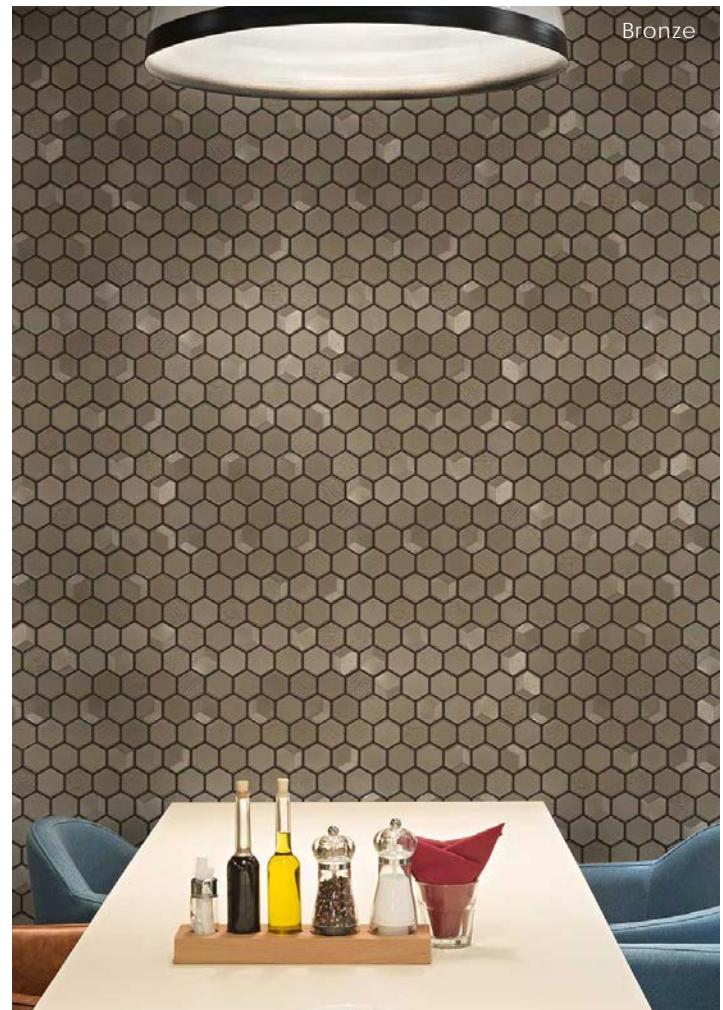

OUTLAST HEXAGON

creative
materials
corporation

Color•Size•Finish Matrix

Color — Size & Thickness					
	White	Grey	Bronze	Blue	Black
2"x2" Hexagon Mosaic on 12"x12"x8mm Sheet	Glossy	Glossy	Glossy	Glossy	Glossy

Chart indicates available size, color, finish and thickness options. Shaded block indicates not available. Sizing is nominal for field tile, trims, and decors.