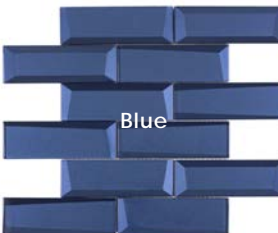

Description

Outlast is a dazzler with a subtle shimmer embedded on the backside of the individual pieces. It is further described as subtle, but when light is introduced, this glass tile shines brightly. Step outside the rectilinear 3D format to the hexagon with Outlast Hexagon that offers additional texture.

Colors

Sizes

2" x6" Mosaic on
12" x12" x8mm Sheet

Finish & Thickness

Glossy | 8mm
Finish varies per size and color –
Refer to Color•Size•Finish Matrix

Lead Time

2-3 Weeks
Domestic Inventory

Location

China

Technical Data

Specification Reference	Test Method	Test Result
DCOF	ANSI A326.3	Not Applicable

Body Type
Glass

Color•Size•Finish Matrix

Color — Size & Thickness					
	White	Grey	Bronze	Blue	Black
2" x 6" Mosaic on 12" x 12" x 8mm Sheet	Glossy	Glossy	Glossy	Glossy	Glossy

Chart indicates available size, color, finish and thickness options. Shaded block indicates not available. Sizing is nominal for field tile, trims, and decors.