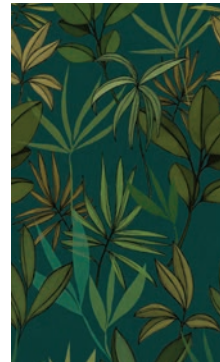

## Colors

Camargue

Tropical Paint

Leaf in Time

Parrotland

Oh My Green

Glass Factory

Blue Shapes