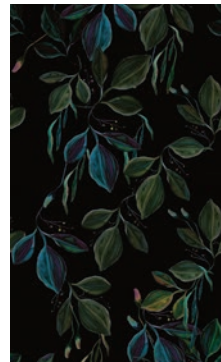

Description

Scenari porcelain tile transforms designs through bold, continuous patterns, bringing wallpaper effects to life by way of tile. Innovation through design is made simple with a collective of inspirations.

Colors

Dark Moon