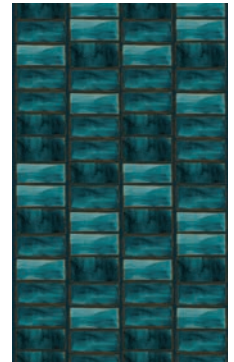

## Colors

Camargue

Tropical Paint

Leaf in Time

Parrotland

Oh My Green

Glass Factory

Blue Shapes