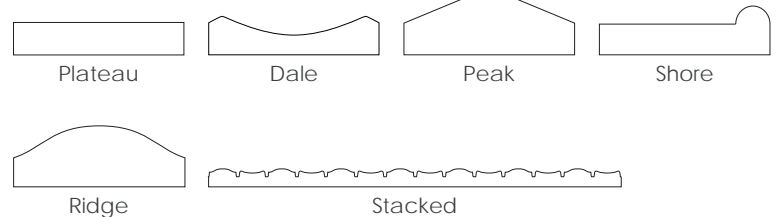

Green Plateau + Green Ridge

Description

TerraForm ceramic tile discovers the essence of nature transformed through innovation. Paying homage to the earth's diverse landscapes, this collection is crafted to challenge and expand the boundaries. Through distinct surfaces, each piece is not only a visual delight but also a feat of design.

Plateau Colors 2"x16" 8.5mm Matte

Sizes

Profiles

Technical Data

Specification Reference	Test Method	Test Result
DCOF	ANSI A326.3	Not Applicable
Water Absorption	ISO 10545-3	> 10%
Breaking Strength	ISO 10545-4	R>35 N/mm ² , S>1300N