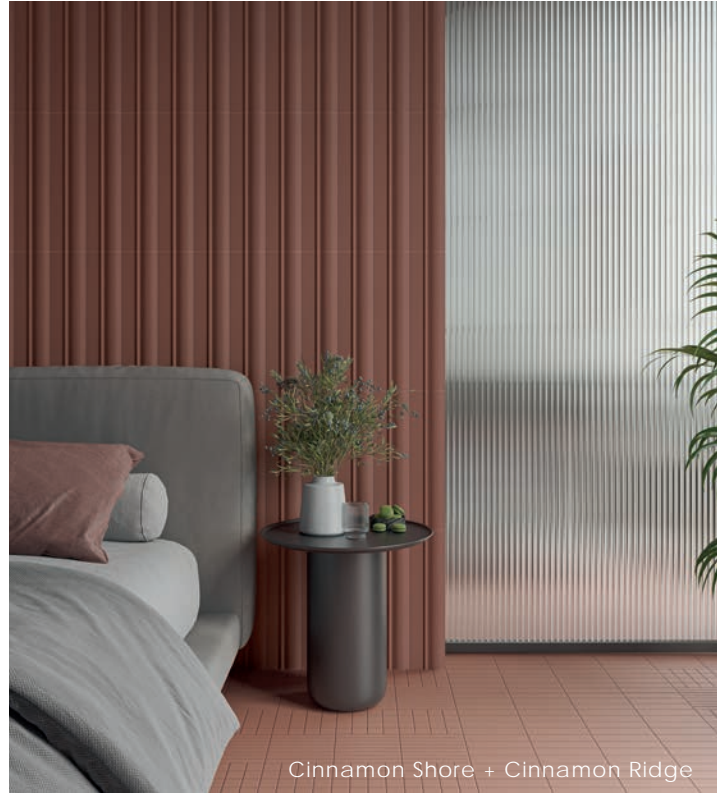

Body Type	Shade Variation
Ceramic	V1

Finish & Thickness

Glossy, Matte | 8.5mm, 10.5mm, 15mm
Finish varies per size and color –
Refer to Color•Size•Finish Matrix

Lead Time

2-3 Weeks
Domestic Inventory

Location

Spain

Charcoal Dale + Charcoal Ridge

Cinnamon Shore + Cinnamon Ridge

Dale Colors 2"x16"x10.5mm

White Glossy

Ivory Matte

Mustard Matte

Tan Matte