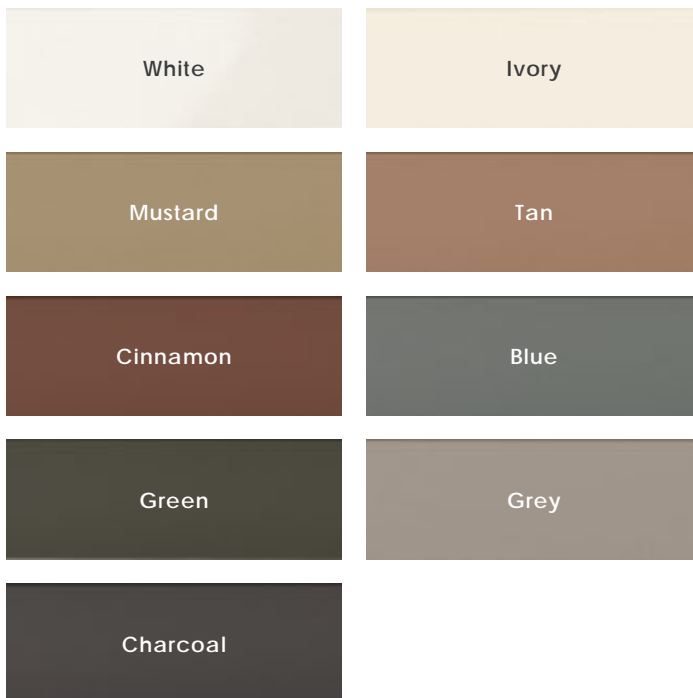

Plateau Colors 2"x16" 8.5mm Matte