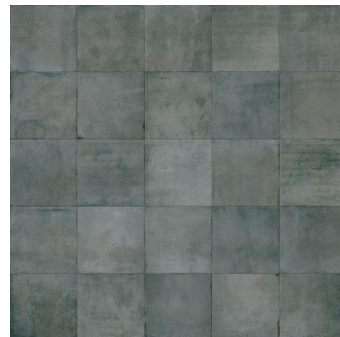

Description

Variiegated is the charm of "Wabi-Sabi" which redefines the ability to embrace the perfectly imperfect. A representation of a time-tested and handcrafted art form expressed in shade variation, slight undulation and tailored color palettes.

Body Type	Shade Variation
Ceramic	V3
Unglazed Porcelain • Glazed Color-Body Porcelain	V2

VARIEGATED

creative
materials
corporation

Blue Structures 2"x2" Mosaic

Rose

Porcelain Colors

Light Grey

Grey

Green

Charcoal

Mosaics

Structures 2"x2" Mosaic on 12"x12"x4mm Sheet Matte | Unglazed Porcelain

White

Grey

Sage

Blue