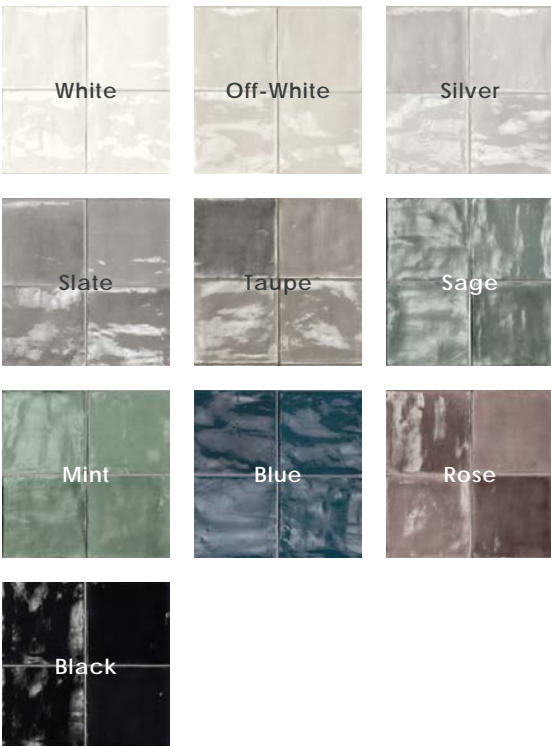

Ceramic Colors

Finish & Thickness

Glossy, Matte | 4mm, 10mm
Finish varies per size and color –
Refer to Color•Size•Finish Matrix

Lead Time

8-10 Weeks

Location
Italy