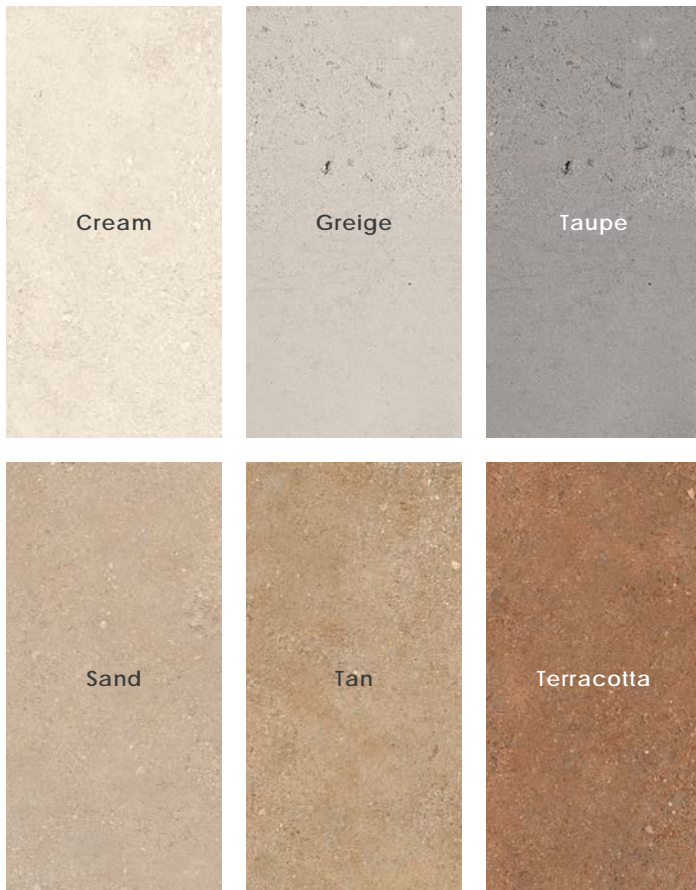

Matte Colors

Finish & Thickness

Glossy, Grip, Matte | 9mm
Finish varies per size and color –
Refer to Color•Size•Finish Matrix

Lead Time

8-10 Weeks

Location

Italy

Technical Data

Specification Reference	Test Method	Test Result
DCOF	ANSI A326.3	Grip • > 0.55 Wet
		Matte • > 0.42 Wet
		Glossy • Not Applicable
Water Absorption	ISO 10545-3	< 0.1%
Breaking Strength	ISO 10545-4	R>35 N/mm², S>1300N
PEI	ISO 10545-7	Grip, Matte • V

Body Type	Shade Variation
Glazed Color-Body Porcelain	Grip, Matte • V2
	Glossy • V3