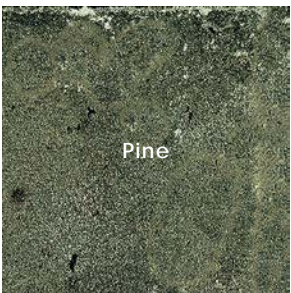

Glossy Colors