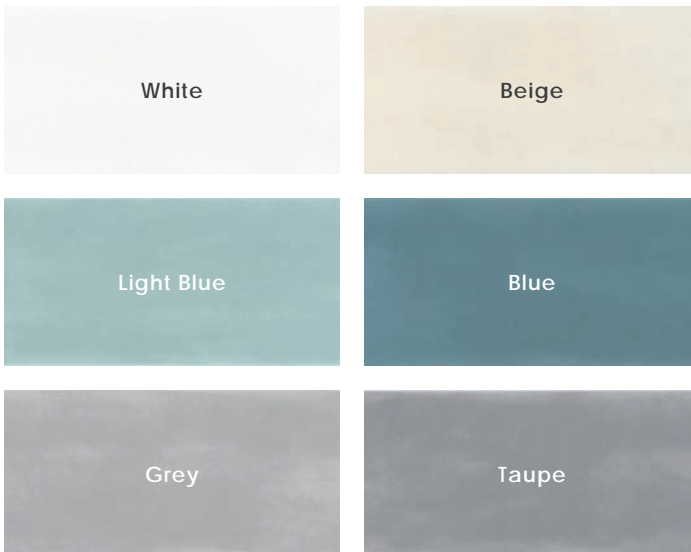

## Description

Enameled ceramic wall tile balances classic looks and designs with contemporary palettes and formats. It draws inspiration from handcrafted ceramics with subtle surface undulation, delicate lace-like patterns, crackle aesthetics, and tonal variations of watercolor-like glazes.

## Colors

## Color•Size•Finish Matrix

Color — Size & Thickness												
	White	Beige	Light Blue	Blue	Grey	Taupe	White Crackle	Beige Crackle	Light Blue Crackle	Blue Crackle	Grey Crackle	Taupe Crackle
3" x 6" x 7.3mm	Glossy	Glossy	Glossy	Glossy	Glossy	Glossy						
4" x 10" x 7.3mm	Glossy	Glossy	Glossy	Glossy	Glossy	Glossy						
3" x 12" x 7.3mm							Glossy	Glossy	Glossy	Glossy	Glossy	Glossy
Bullnose 3" x 6" x 7mm	Glossy	Glossy	Glossy	Glossy	Glossy	Glossy						
												
Bullnose 3" x 10" x 7.3mm	Glossy	Glossy	Glossy	Glossy	Glossy	Glossy						
												
Bullnose 3" x 12" x 7.3mm							Glossy	Glossy	Glossy	Glossy	Glossy	Glossy
												
Pencil 0.5" x 10" x 7.3mm	Glossy	Glossy	Glossy	Glossy	Glossy	Glossy						
												
Chair Rail 2" x 10" x 7.3mm	Glossy	Glossy	Glossy	Glossy	Glossy	Glossy						
												
Listello 2.75" x 10" x 7.3mm	Glossy	Glossy	Glossy	Glossy	Glossy	Glossy						
												