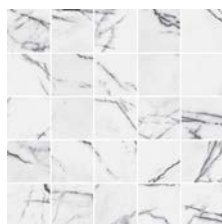

Breccia Capraia /
Sahara Noir

Arabescato /
Sahara Noir

Mosaics

2.4"x2.4" Mosaic on 12"x12"x9mm Sheet Matte Rectified

Onyx

Statuario

Arabescato

Lilac

Breccia Capraia

Color•Size•Finish Matrix

Color — Size & Thickness						
	Onyx	Statuario	Arabescato	Lilac	Breccia Capraia	Sahara Noir
Chevron 4" x 21" x 9mm Rectified	Matte Polished	Matte Polished	Matte Polished	Matte Polished	Matte Polished	Polished
12" x 24" x 9mm Rectified	Matte Polished	Matte Polished	Matte Polished	Matte Polished	Matte Polished	Polished
24" x 48" x 9mm Rectified	Matte Polished	Matte Polished	Matte Polished	Matte Polished	Matte Polished	Polished
36" x 36" x 9mm Rectified	Matte Polished	Matte Polished	Matte Polished	Matte Polished	Matte Polished	Polished
Bullnose 3" x 24" x 9mm Rectified	Matte Polished	Matte Polished	Matte Polished	Matte Polished	Matte Polished	Polished
						