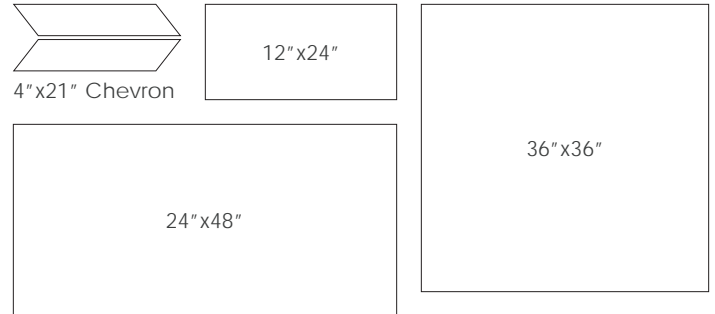

Description

Extravaganza porcelain tile embodies the epitome of luxury and enduring sophistication. Every tile is a work of art, meticulously crafted to encapsulate the exquisite charm of natural marble. Featuring striking vein patterns and elegant detailing, Extravaganza provides an unmatched visual experience.

Colors

Sizes

Technical Data

Specification Reference	Test Method	Test Result
DCOF	ANSI A326.3	Matte • Interior, Wet Plus (>0.50 Wet)
		Polished • Interior, Dry (>0.42 Dry)
Water Absorption	ASTM C373	< 0.5%
Breaking Strength	ASTM C648	> 450 lbf

Finish & Thickness

Matte, Polished | 9mm
Finish varies per size and color –
Refer to Color•Size•Finish Matrix

Lead Time

2-3 Weeks

Location

USA