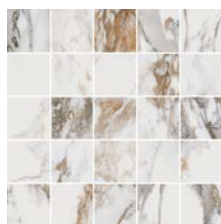

Breccia Capraia /
Sahara Noir

Arabescato /
Sahara Noir

Mosaics

2.4"x2.4" Mosaic on 12"x12"x9mm Sheet Matte Rectified

Onyx

Statuario

Arabescato

Lilac

Breccia Capraia

Color•Size•Finish Matrix

Color — Size & Thickness						
	Onyx	Statuario	Arabescato	Lilac	Breccia Capraia	Sahara Noir
Chevron 4" x 21" x 9mm Rectified	Matte Polished	Matte Polished	Matte Polished	Matte Polished	Matte Polished	Polished
12" x 24" x 9mm Rectified	Matte Polished	Matte Polished	Matte Polished	Matte Polished	Matte Polished	Polished
24" x 48" x 9mm Rectified	Matte Polished	Matte Polished	Matte Polished	Matte Polished	Matte Polished	Polished
36" x 36" x 9mm Rectified	Matte Polished	Matte Polished	Matte Polished	Matte Polished	Matte Polished	Polished
Bullnose 3" x 24" x 9mm Rectified	Matte Polished	Matte Polished	Matte Polished	Matte Polished	Matte Polished	Polished
						