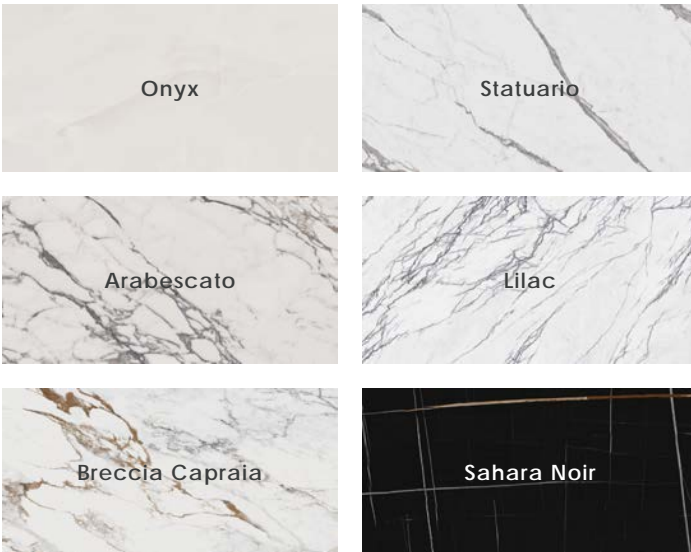

Description

Extravaganza porcelain tile embodies the epitome of luxury and enduring sophistication. Every tile is a work of art, meticulously crafted to encapsulate the exquisite charm of natural marble. Featuring striking vein patterns and elegant detailing, Extravaganza provides an unmatched visual experience.

Colors

Sizes

Technical Data

Specification Reference	Test Method	Test Result
DCOF	ANSI A326.3	Matte • Interior, Wet Plus (>0.50 Wet)
		Polished • Interior, Dry (>0.42 Dry)
Water Absorption	ASTM C373	< 0.5%
Breaking Strength	ASTM C648	> 450 lbf

Finish & Thickness

Matte, Polished | 9mm
Finish varies per size and color –
Refer to Color•Size•Finish Matrix

Lead Time

2-3 Weeks

Location

USA