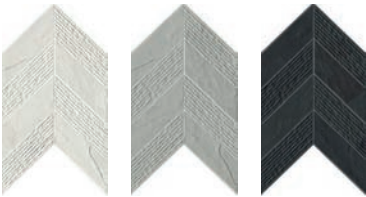

Black

Mariposa

California Gold

Rustic Gold

3"x3" Hexagon Mosaic on 12"x10"x9mm Sheet Matte Rectified

White

Grey

Charcoal

Black

Mosaics

Chevron Mosaic on 8"x10"x9mm Sheet Matte Rectified

White Grey Black

1"x3" Stacked Brick Mosaic on 12"x12"x9mm Sheet Matte Rectified

Mariposa California Gold Rustic Gold

Color•Size•Finish Matrix