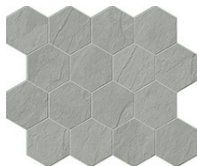

12"x48"

24"x24"

24"x48"

Mosaics

2"x2" Mosaic on 12"x12"x9mm Sheet Matte Rectified

White

Grey

Charcoal

Black

Mariposa

California Gold

Rustic Gold

3"x3" Hexagon Mosaic on 12"x10"x9mm Sheet Matte Rectified

White

Grey

Charcoal

Black

Mosaics

Chevron Mosaic on 8"x10"x9mm Sheet Matte Rectified

White Grey Black

1"x3" Stacked Brick Mosaic on 12"x12"x9mm Sheet Matte Rectified

Mariposa California Gold Rustic Gold

Color•Size•Finish Matrix