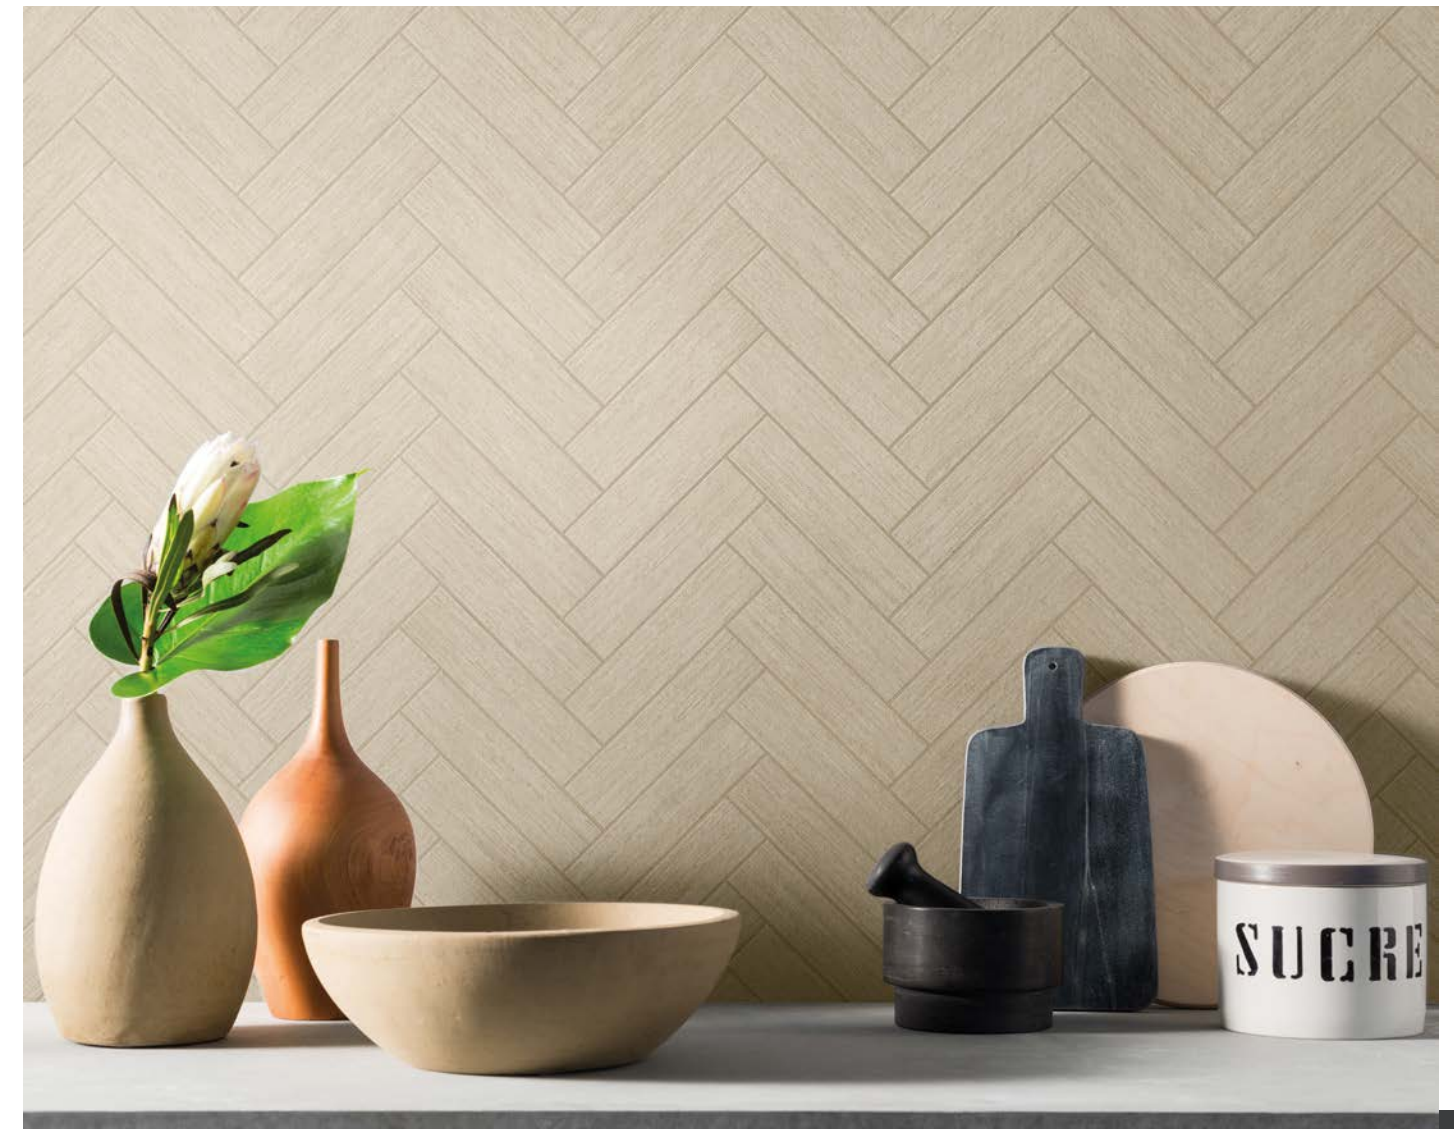

HOBBY

Hobby porcelain tile exhibits the influence of opulent textiles that offer a sensory experience akin to woven materials. Its surface pattern, with its clever use of diagonal lines, conjures the classic appearance of a herringbone textile. Warm, neutral tones define interior spaces with sophisticated intricacy.

It introduces a novel sense of vibrancy, softened by a surface that wraps you in a cocoon of coziness and warmth.

Mosaics

Herringbone Mosaic on 10"x24"x9mm Sheet Natural | This product is sold at six pieces per carton with three equal parts of A & B.