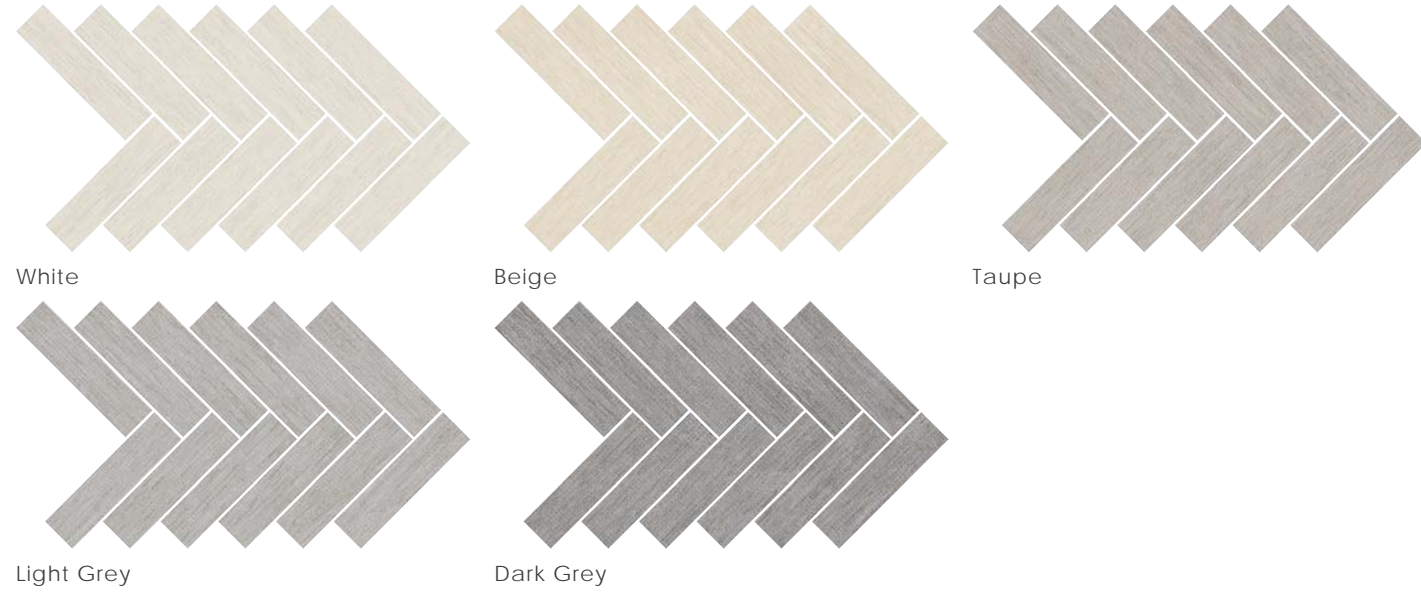

HOBBY

Hobby porcelain tile exhibits the influence of opulent textiles that offer a sensory experience akin to woven materials. Its surface pattern, with its clever use of diagonal lines, conjures the classic appearance of a herringbone textile. Warm, neutral tones define interior spaces with sophisticated intricacy.

It introduces a novel sense of vibrancy, softened by a surface that wraps you in a cocoon of coziness and warmth.

Mosaics

Herringbone Mosaic on 10"x24"x9mm Sheet Natural | This product is sold at six pieces per carton with three equal parts of A & B.

2"x2" Basketweave Mosaic on 12"x12"x9mm Sheet Natural

Color•Size•Finish Matrix

Color — Size & Thickness	White	Beige	Taupe	Light Grey	Dark Grey
12"x24"x9mm Rectified	Natural	Natural	Natural	Natural	Natural
Bullnose 3.125"x12"x9mm Rectified	Natural	Natural	Natural	Natural	Natural
					

Chart indicates available size, color, finish and thickness options. Shaded block indicates not available. Sizing is nominal for field tile, trims, and decors.

creative
materials
corporation

HOBBY

Inspired by luxurious textiles.