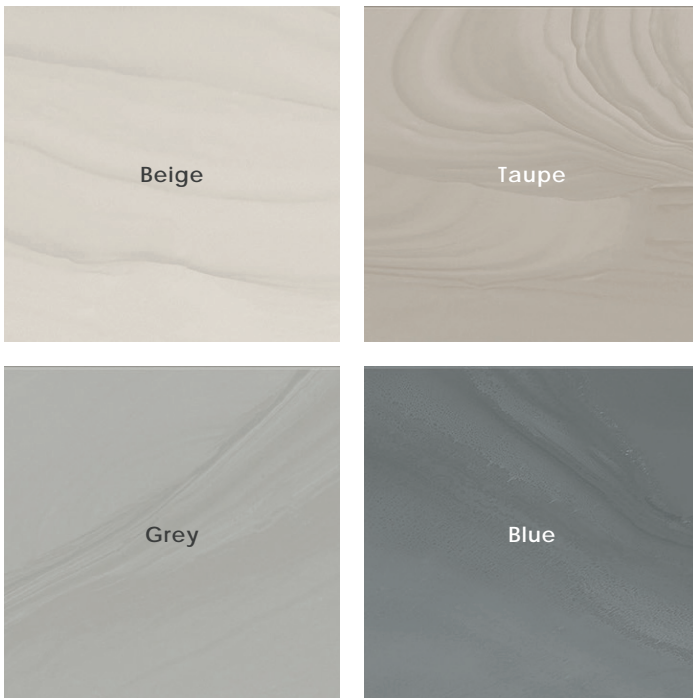

Description

Ink porcelain tile guides an experience of fluid beauty and unique elegance. This collection brings visual movements paired with dynamic color variation to life. Inspired by the process of ink spilling on paper, the captivating dance between light and shadow attracts the eye.

Colors

Sizes

Technical Data

Specification Reference	Test Method	Test Result
DCOF	ANSI A326.3	Interior, Wet (>0.42 Wet)
Water Absorption	ASTM C373	< 0.5%
Breaking Strength	ASTM C648	> 400 lbf

Finish & Thickness

Matte | 7mm, 9mm
Finish varies per size and color –
Refer to Color•Size•Finish Matrix

Lead Time

2-3 Weeks

Location

USA