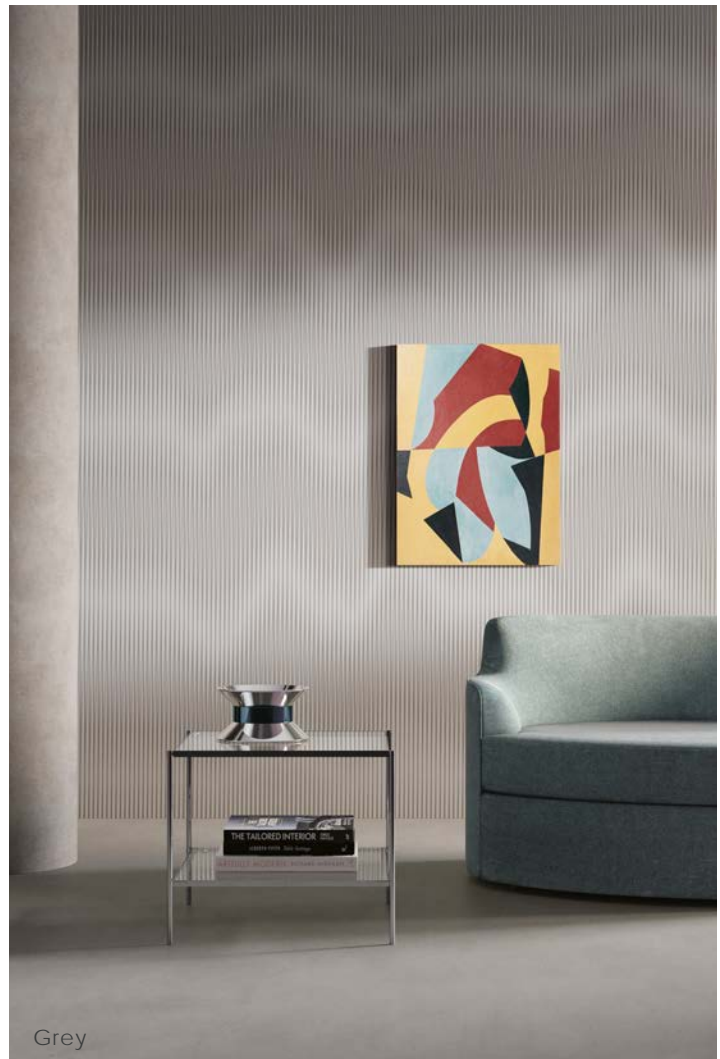

PULSATION GAUGED PORCELAIN

creative materials corporation

Color•Size•Finish Matrix

Color — Size & Thickness					
	Beige	Apricot	Brick	Grey	Graphite
48" x 110" x 6mm Rectified	Matte	Matte	Matte	Matte	Matte

Chart indicates available size, color, finish and thickness options. Shaded block indicates not available. Sizing is nominal for field tile, trims, and decors.

2024v2