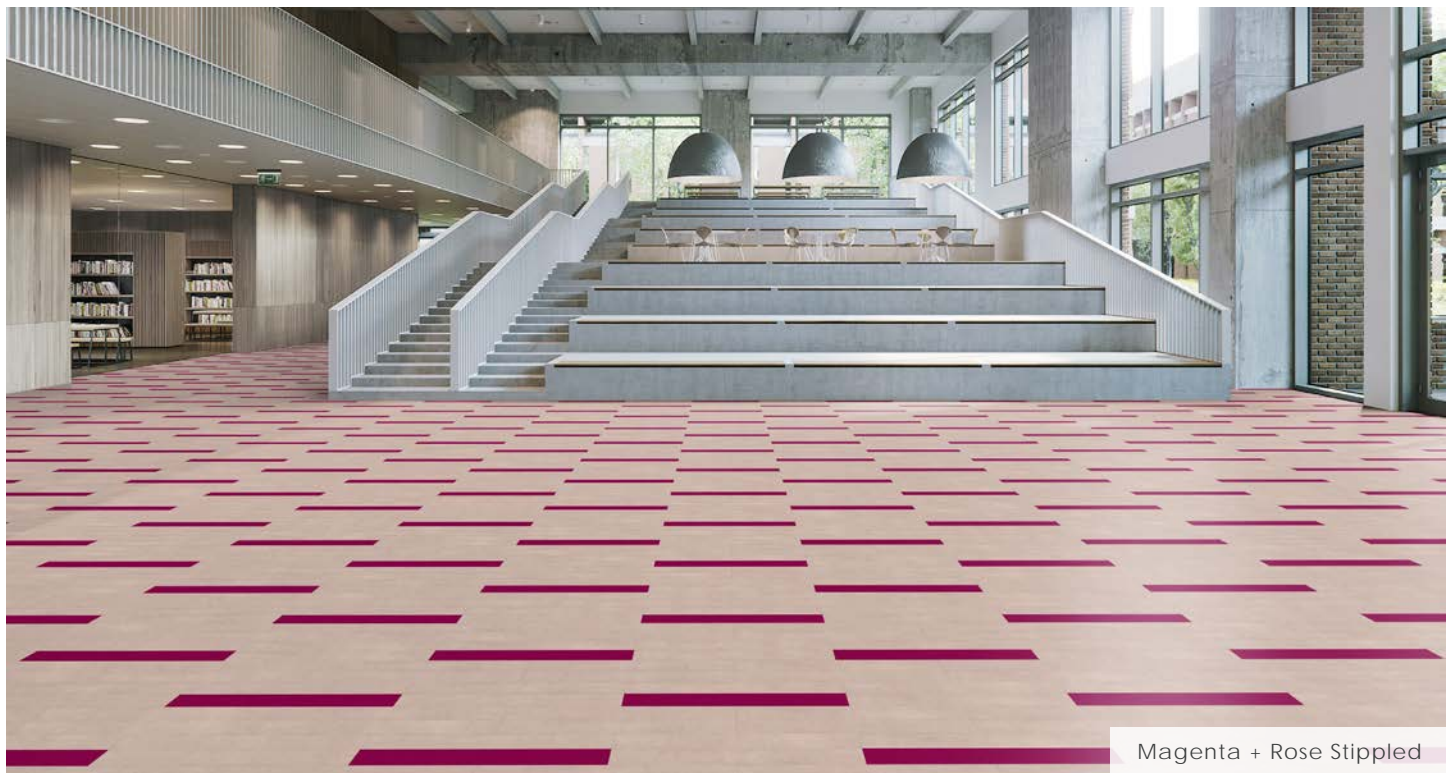

Color•Size•Finish Matrix

Color — Size & Thickness						
12" x 12" x 2.5mm	Grey Wisp	Grey Embossed Metal	Dark Grey Fleck	Dark Grey Wisp	Charcoal Stippled	Charcoal Traverse
12" x 18" x 2.5mm						
18" x 18" x 2.5mm						
12" x 24" x 2.5mm						

Color — Size & Thickness						
12" x 12" x 2.5mm	Dark Grey Hammered Metal	Black and Silver Linear	Black Oxidized	Black Mica	Black Galaxy	Black Traverse
12" x 18" x 2.5mm						
18" x 18" x 2.5mm						
12" x 24" x 2.5mm						

Chart indicates available size, color, finish and thickness options. Shaded block indicates not available. Sizing is nominal for field tile, trims, and decors.