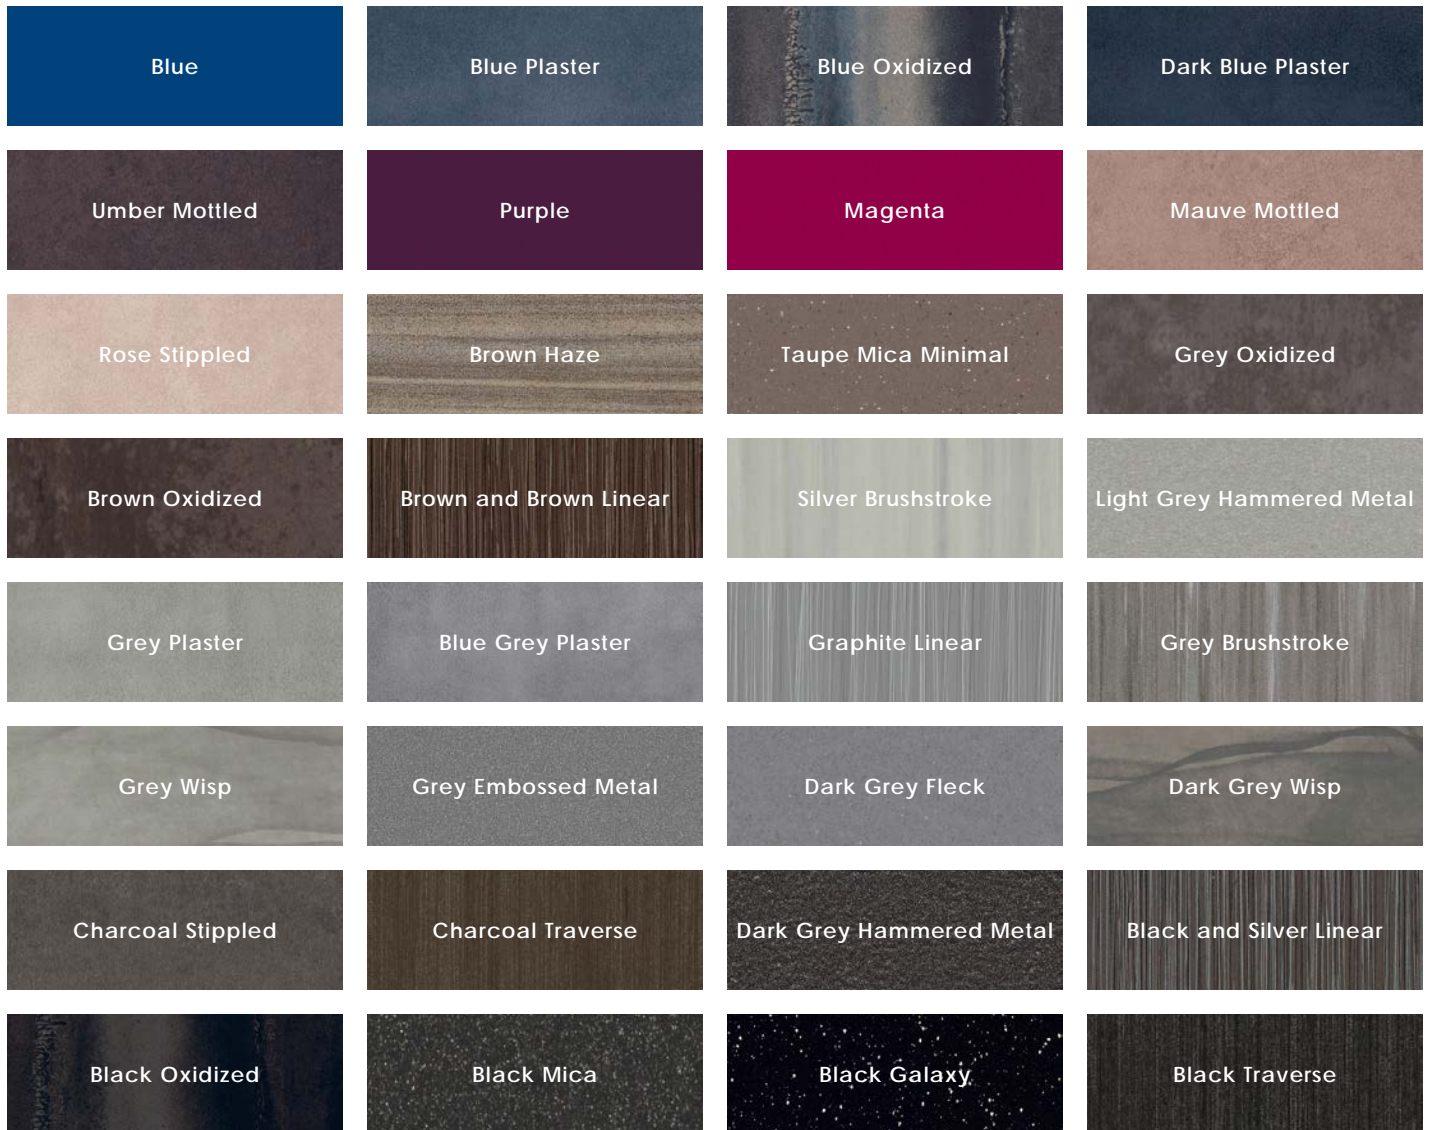

VIVIDS & METALS

creative
materials
corporation

Colors Cont.