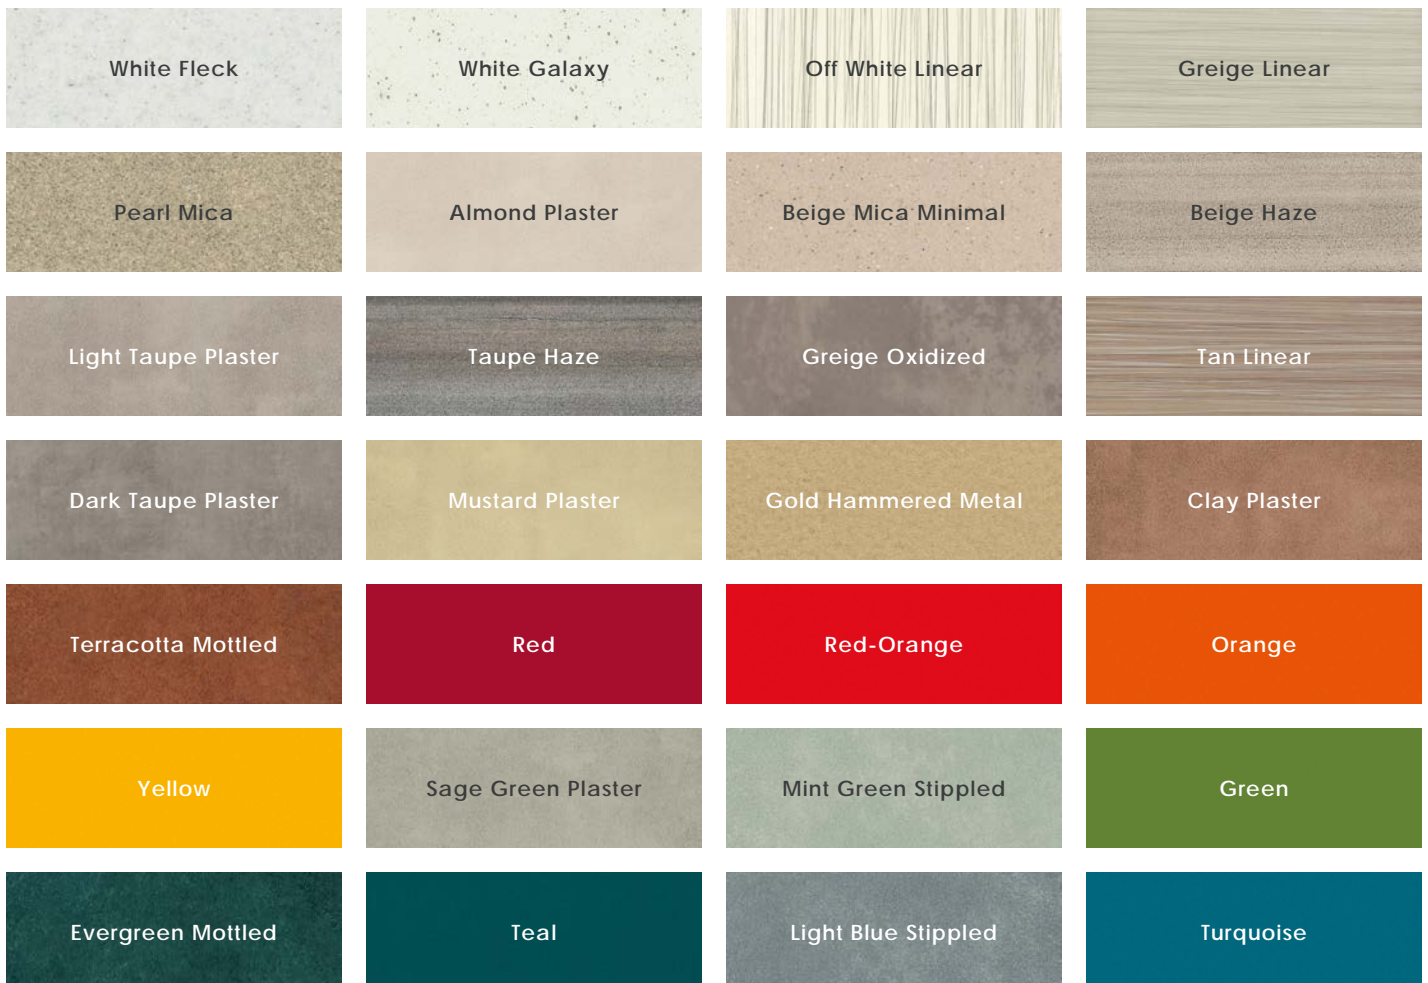

Description

Vivids & Metals LVT collection contains a wide array of looks – abstract designs, bright solid colors, solid and oxidized metallic looks, concrete looks, textures, and fine flecks. With this much variety in one collection, you're certain to find the perfect-looking LVT for your design.

Colors