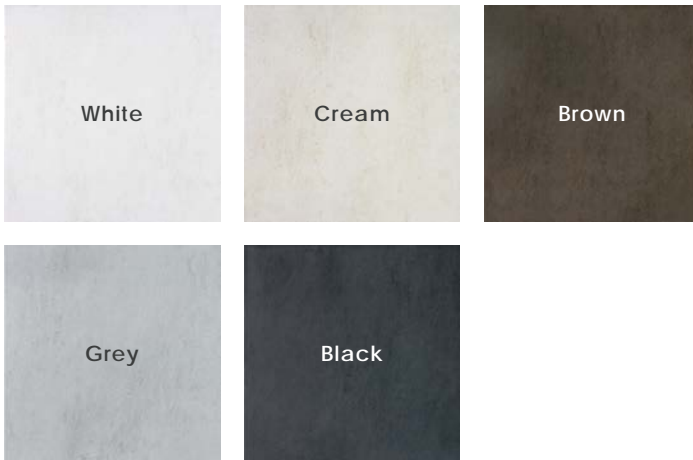

Description

Wise porcelain tile seamlessly blends contemporary design with the tranquil essence of nature. This collection features a palette of earthy colors, bringing a sense of grounded elegance to any space. The muted tones offer a modern, understated look, while subtle whispers of texture add depth and interest without overwhelming the senses.

Colors

Sizes

Finish & Thickness

Matte | 8mm

Finish varies per size and color –
Refer to Color•Size•Finish Matrix

Lead Time

1-2 Weeks

Availability

Body Type	Shade Variation
Glazed Non Color-Body Porcelain	V1

Mosaics

2"x2" Mosaic on 13"x13"x8mm Sheet Matte Non-Rectified

White

Cream

Brown

Grey

Black

Color•Size•Finish Matrix

Color — Size & Thickness					
	White	Cream	Brown	Grey	Black
13"x13"x8mm Non-Rectified	Matte	Matte	Matte	Matte	Matte

Brown

Chart indicates available size, color, finish and thickness options. Shaded block indicates not available. Sizing is nominal for field tile, trims, and decors.