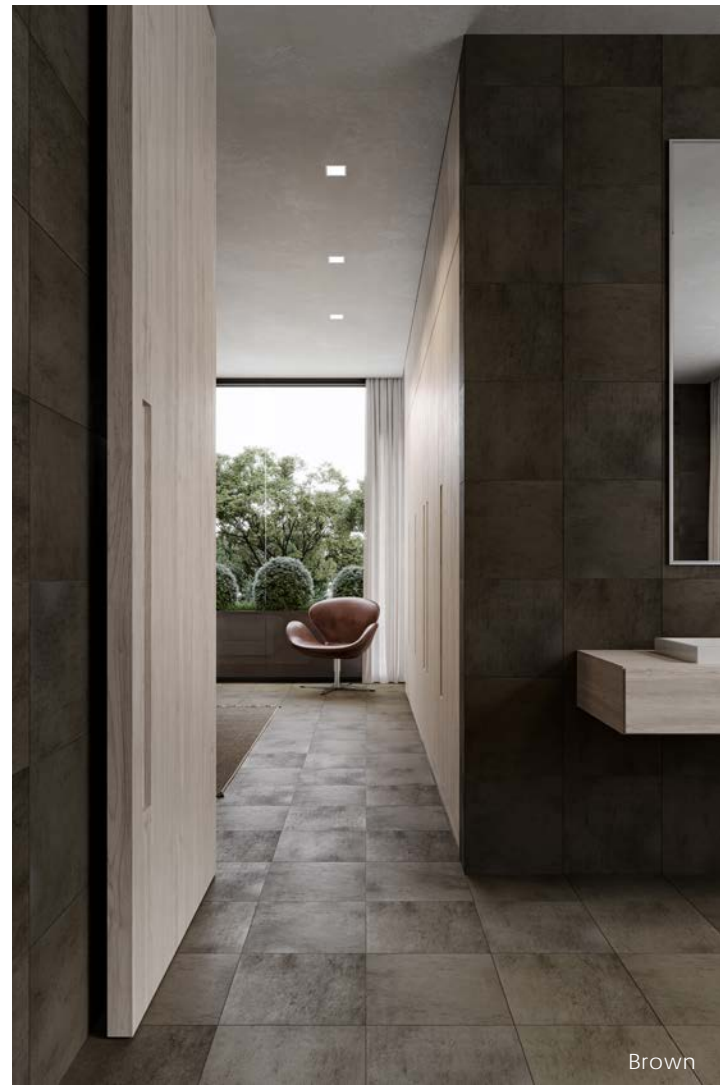

Color•Size•Finish Matrix

Color — Size & Thickness	White	Cream	Brown	Grey	Black
13" x 13" x 8mm Non-Rectified	Matte	Matte	Matte	Matte	Matte

Chart indicates available size, color, finish and thickness options. Shaded block indicates not available. Sizing is nominal for field tile, trims, and decors.