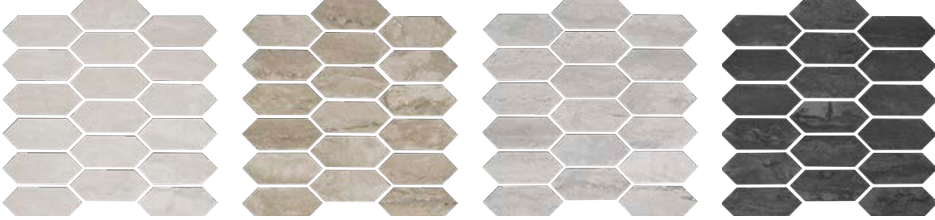

Natural, Polished | 8mm, 8.5mm, 9mm

Finish varies per size and color – Refer to Color•Size•Finish Matrix

Lead Time

1-2 Weeks

Availability

Domestic Inventory

Body Type	Shade Variation
Glazed Color-Body Porcelain	V4

Mosaics

2"x5" Picket Mosaic on 12"x12" Sheet | Natural (8mm) or Polished (8.5mm) | Non-Rectified

Cream

Beige

Silver

Charcoal

2"x2" Mosaic on 12"x12" Sheet | Natural (8mm) or Polished (8.5mm) | Non-Rectified