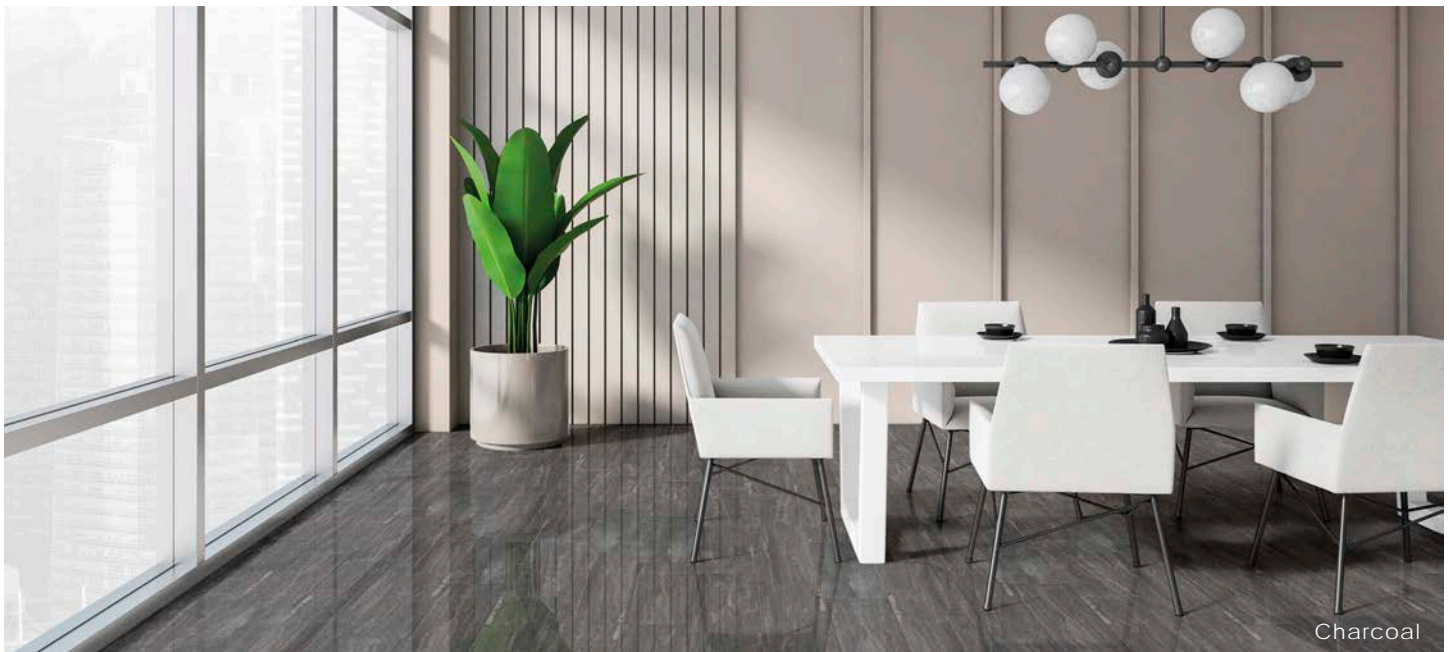

Color•Size•Finish Matrix

Color — Size & Thickness				
	Cream	Beige	Silver	Charcoal
12" x 24" x 8mm Non-Rectified	Natural	Natural	Natural	Natural
12" x 24" x 8.5mm Rectified	Polished	Polished	Polished	Polished
24" x 48" x 10mm Rectified	Natural		Natural	
Bullnose 3" x 12" Rectified	Natural - 8.5mm Polished - 9mm	Natural - 8.5mm Polished - 9mm	Natural - 8.5mm Polished - 9mm	Natural - 8.5mm Polished - 9mm
				

Charcoal

Chart indicates available size, color, finish and thickness options. Shaded block indicates not available. Sizing is nominal for field tile, trims, and decors.