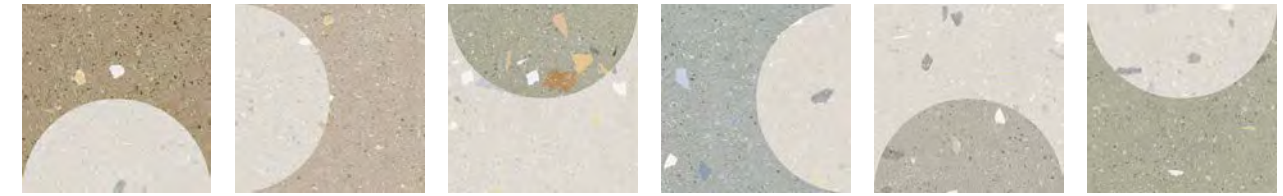

Blue

Clay

Abstract 8"x8"x8mm Matte | This product consists of randomly mixed designs. Examples are shown below. | Porcelain

Multicolor

Decor

Arcs 8"x8"x8mm Matte | This product consists of randomly mixed designs. Examples are shown below. | Porcelain