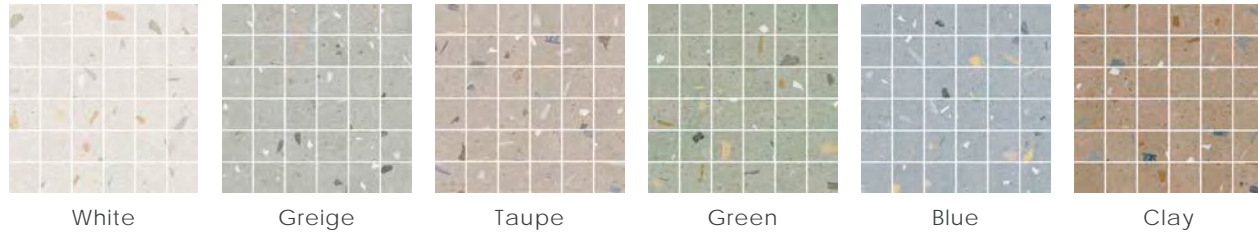

Mosaic

2"x2" Mosaic on 12"x12"x9mm Sheet Matte | Porcelain

Color•Size•Finish Matrix

Color — Size & Thickness	White	Greige	Taupe	Green	Blue	Clay
Porcelain	White	Greige	Taupe	Green	Blue	Clay
8"x8"x8mm Non-Rectified	Matte	Matte	Matte	Matte	Matte	Matte
24"x24"x8.8mm Non-Rectified	Matte	Matte	Matte	Matte	Matte	Matte
24"x48"x11mm Rectified	Matte	Matte	Matte	Matte	Matte	Matte
32"x32"x10mm Rectified	Matte	Matte	Matte	Matte	Matte	Matte
48"x48"x11mm Rectified	Matte	Matte	Matte	Matte	Matte	Matte

Color — Size & Thickness	Micro White				White		
	Micro White	White	Greige	Taupe	Green	Blue	Clay
Ceramic	Micro White	White	Greige	Taupe	Green	Blue	Clay
12.6"x39"x11mm Rectified	Matte	Matte	Matte	Matte	Matte	Matte	Matte

Chart indicates available size, color, finish and thickness options. Shaded block indicates not available. Sizing is nominal for field tile, trims, and decors.