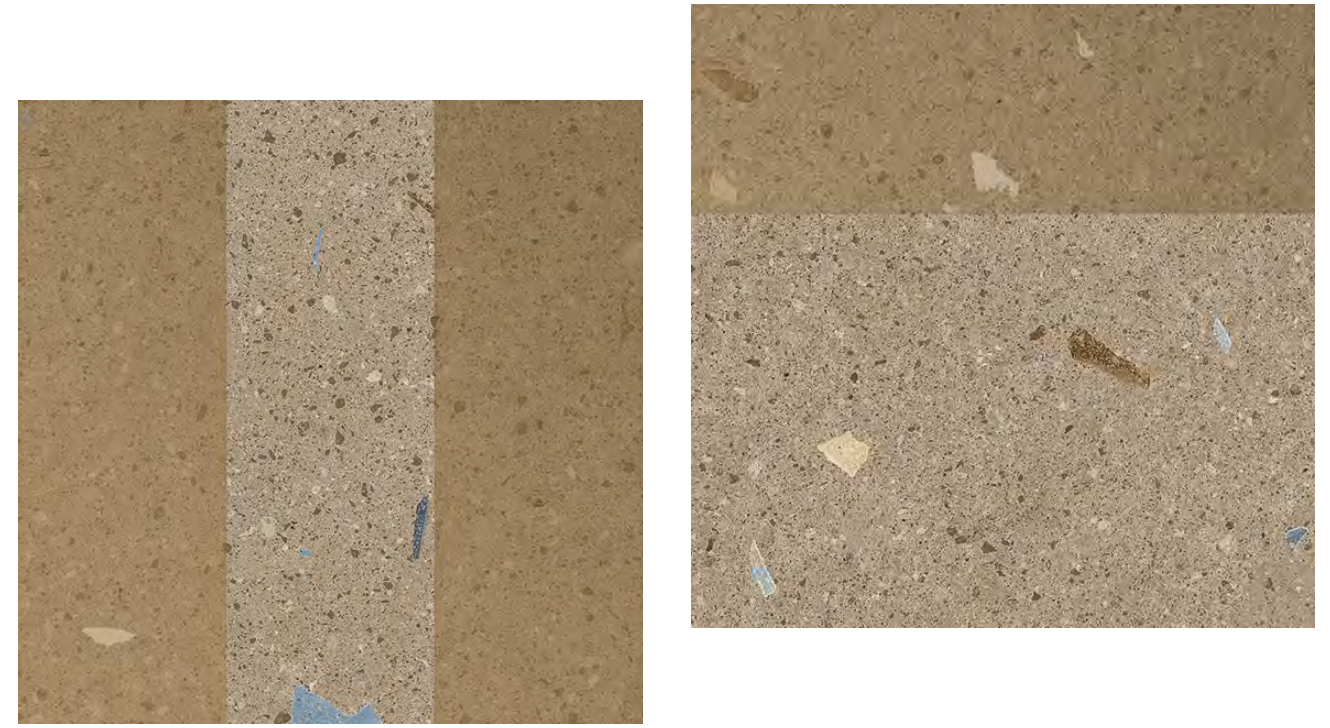

SPRINKLES

Playful. Patterned. Unexpected.

"Sprinkles are like fairy dust — they make everything a little bit more magical."

Sprinkles porcelain tile - the perfect way to bring a playful twist to traditional terrazzo. Delightful patterns create unexpected spaces while creating a striking cohesion between floors and walls. Each background hue finds its perfect complement in the organic shapes that inspired the naming of this collection, which we affectionately call Sprinkles. These tiles are sure to capture your attention and your heart.

Designing a space can be a daunting task, but it doesn't have to be. With Design Services, you'll have access to a team of experts who can help you create a cohesive and beautiful aesthetic.

Decor

Bands 8"x8"x8mm Matte & Glossy | This product consists of three designs in different colors. | Porcelain